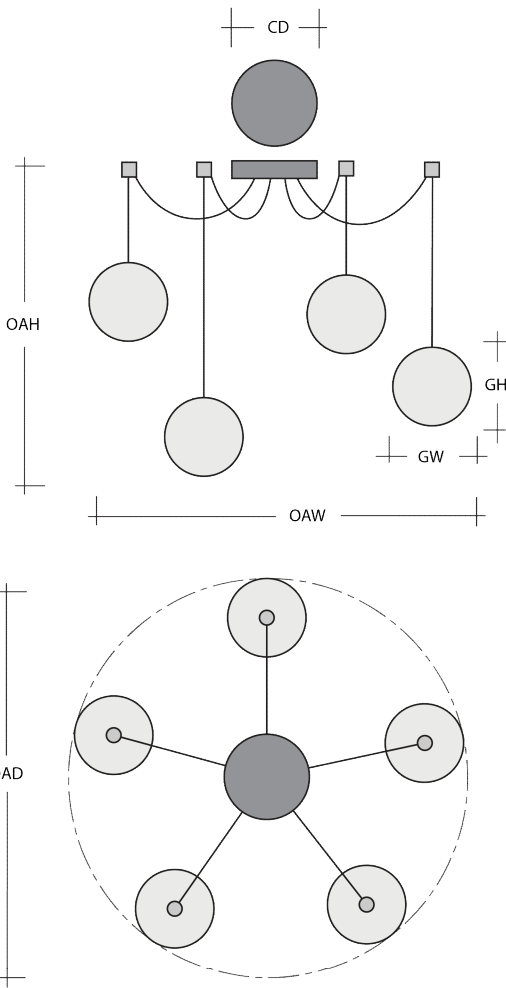

### Product Notes-PLEASE READ:

- All Hammerton Studio fixtures are handcrafted by artisans. Subtle imperfections reflect the mark of the maker and should be expected.
- This product may incorporate both steel and aluminum material. Transparent finishes may vary between steel and aluminum components.
- Products incorporating artisan blown and cast glass may create dramatic patterns of light and shadow on surrounding surfaces. While this is often desirable, shadowing can be minimized by adding recessed ceiling light to the installation area.

### General Notes:

- Visit [studio.hammerton.com](http://studio.hammerton.com) to read our complete warranty.
- All dimensions are in inches unless otherwise noted. Dimensions may vary up to 7/8".

Scan for Product  
& Install Info

## COPPA SWAG MULTI-PENDANT 3 PC.

Product Dimensions		Inches
OAH	Over All Height: Min-Max	8.7 - 120
OAW	Over All Width: Min-Max	17 - 296
CD	Canopy Diameter	6

Glass Dimensions		
	Large Glass Quantity	3
GH-GW	Large Glass Size: GH x GW	5.2x8
	Medium Glass Quantity	N/A
GH-GW	Medium Glass Size: GH x GW	N/A
	Small Glass Quantity	N/A
GH-GW	Small Glass Size: GH x GW	N/A