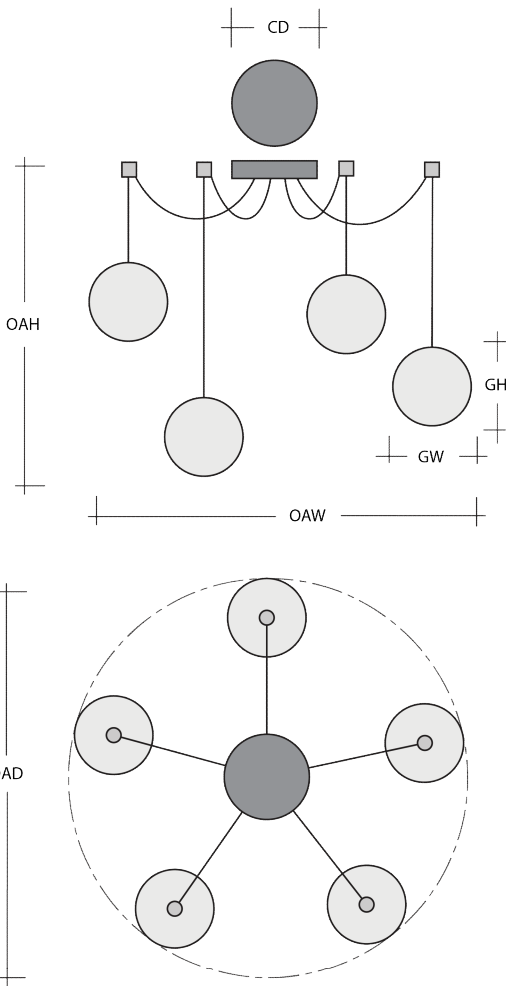

Metallic Finishes

Glass Colors

Product Notes-PLEASE READ:

- All Hammerton Studio fixtures are handcrafted by artisans. Subtle imperfections reflect the mark of the maker and should be expected.
- This product may incorporate both steel and aluminum material. Transparent finishes may vary between steel and aluminum components.
- Products incorporating artisan blown and cast glass may create dramatic patterns of light and shadow on surrounding surfaces. While this is often desirable, shadowing can be minimized by adding recessed ceiling light to the installation area.

General Notes:

- Visit studio.hammerton.com to read our complete warranty.
- All dimensions are in inches unless otherwise noted. Dimensions may vary up to 7/8".

Scan for Product
& Install Info

HAMMERTON STUDIO

ELLISSE SWAG MULTI-PENDANT 3 PC.

Product Dimensions		Inches
OAH	Over All Height: Min-Max	13.7 - 120
OAW	Over All Width: Min-Max	15.5 - 294.5
CD	Canopy Diameter	6

Glass Dimensions		
	Large Glass Quantity	3
GH-GW	Large Glass Size: GH x GW	10.6x6.5
	Medium Glass Quantity	N/A
GH-GW	Medium Glass Size: GH x GW	N/A
	Small Glass Quantity	N/A
GH-GW	Small Glass Size: GH x GW	N/A