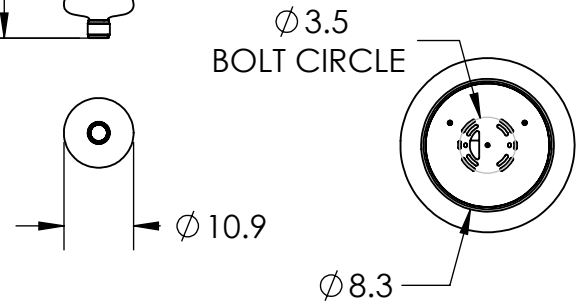

Mounting Detail
MOUNTS TO J-BOX

PRODUCT DESCRIPTION

Alternating beads of artisan blown crystal glass and metalwork evoke the bold look of modern jewelry designs in this oversized pendant. A glass mandrel inner spine illuminates the Bolla crystal glass with 3000K integrated LED. Choose from several glass colors and finishes.

PRODUCT SPECIFICATION

- Construction: Aluminum Housing, Steel Suspension, Glass Body
- Finish Options:
- Glass Options:
- Suspension Method: Steel Cable
- Weight(lbs.): 22Lbs
- UL Rating: Indoor/Dry
- Top Diffuser: Closed Glass
- Bottom Diffuser: Closed Glass/Acrylic Diffuser
- Light Source: LED
- Electrical Qty: 4
- Wattage (Watts): 24.5W
- Voltage (Volts): 24V
- Source Lumens: 2450 lm
- Dimming: Forward/Reverse Phase to 1%
- CCT: 3000K
- Driver Quantity & Location: 1, in the Canopy
- CRI: 93+
- Power Factor: >0.9

SCAN FOR MORE INFORMATION

GENERAL NOTES:

All dimensions are shown in inches unless otherwise stated. Visit studio.hammerton.com to read about our Lifetime Limited Warranty. This product may use mixed materials like steel and aluminum in its construction. Transparent finishes may vary between steel and aluminum. Hammerton products are made by artisans, not machines. A close inspection may reveal subtle variations and imperfections in glass, metal and other handcrafted materials that reflect the mark of the maker. They should be expected and celebrated.