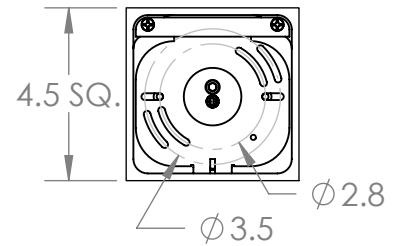

**Mounting Detail**  
MOUNTS TO J-BOX

MINIMUM SIZE OF J-BOX REQUIRED IS  
4" L x 4" W x 1.5" H

**PRODUCT DESCRIPTION**

Drawing inspiration from the time-honored gemstone cut, the Cabochon Belvedere Sconce is a sculptural fusion of polished stone, artisan blown crystal glass and metalwork. This captivating blend of tradition and modernity elevates transitional and modern spaces alike

**PRODUCT SPECIFICATION**

Construction: Aluminum Body, Blown Glass, Stone or Metal Shade

Finish Options: BS MB FB GB CS GP BB NB

Glass Options: A B S W C

Cap Options: MS BM TR WM

Suspension Method: Wall Mount

Weight(lbs.): 7

UL Rating: Indoor/Dry

Top Diffuser: Closed Glass

Bottom Diffuser: Closed Metal or Stone Shade

Light Source: LED

Electrical Qty: 1

Wattage (Watts): 4.5

Voltage (Volts): 120