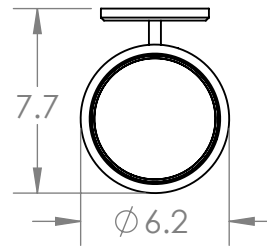

**Mounting Detail**  
MOUNTS TO J-BOX

MINIMUM SIZE OF J-BOX REQUIRED IS  
4" L x 4" W x 1.5" H

**PRODUCT DESCRIPTION**

Drawing inspiration from the time-honored gemstone cut, the Cabochon Belvedere Sconce is a sculptural fusion of polished stone, artisan blown crystal glass and metalwork. This captivating blend of tradition and modernity elevates transitional and modern spaces alike

**PRODUCT SPECIFICATION**

Construction: Aluminum Body, Blown Glass, Stone or Metal Shade

Finish Options: BS MB FB GB CS GP BB NB

Glass Options: A B S W C

Cap Options: MS BM TR WM

Suspension Method: Wall Mount

Weight(lbs.): 7

UL Rating: Indoor/Dry

Top Diffuser: Closed Glass

Bottom Diffuser: Closed Metal or Stone Shade

Light Source: LED

Electrical Qty: 1

Wattage (Watts): 4.5

Voltage (Volts): 120