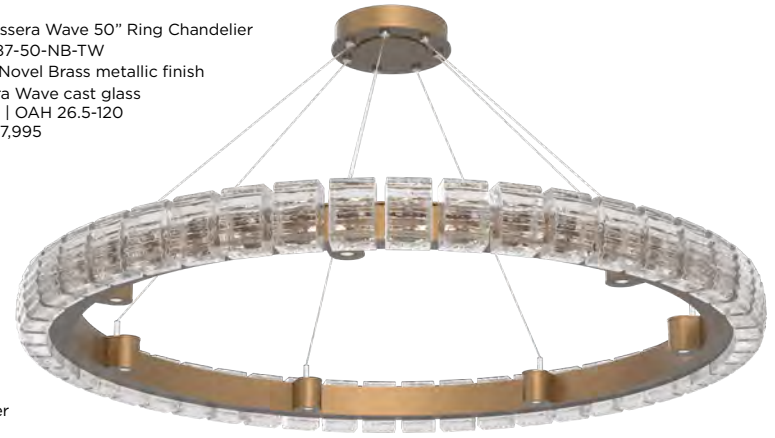

NEW Tessa Orb Two Tier Ring Chandelier
CHB0087-2T-GB-TO
Shown: Gilded Brass metallic finish
& Tessa Orb cast glass
50.1 Dia. | OAH 40.5-123
Retail: $13,995

NEW Tessa Wave 50" Ring Chandelier
CHB0087-50-NB-TW
Shown: Novel Brass metallic finish
& Tessa Wave cast glass
50.1 Dia. | OAH 26.5-120
Retail: $7,995