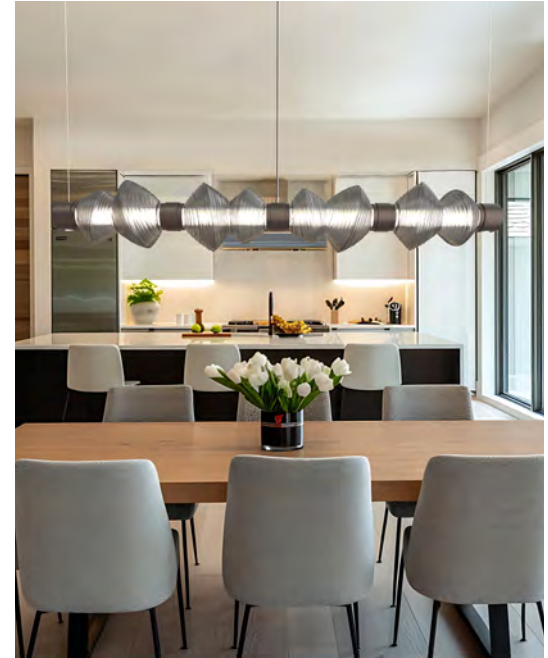

Mesa 4 pc. Mandrel Linear Chandelier | PLB0089-04-FB-C