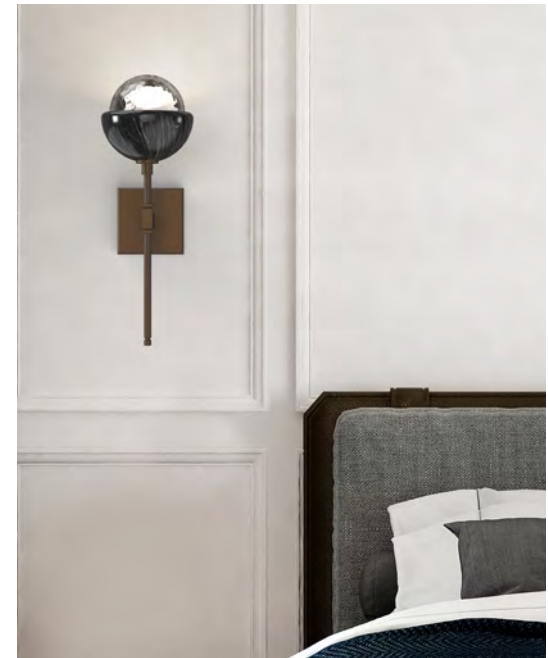

Cabochon Belvedere Sconce | IDB0093-03-BB-C-BM