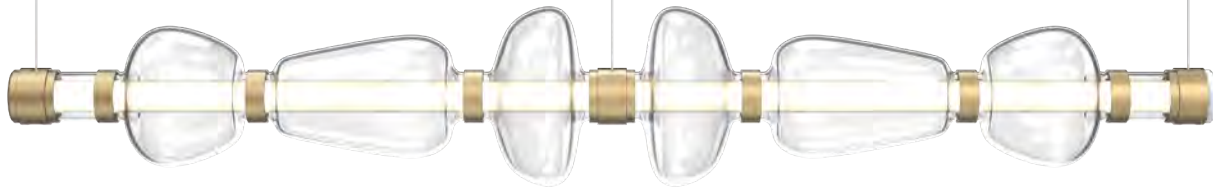

## MID-YEAR 2024 INTRODUCTIONS

**NEW** Bolla 6 pc. Mandrel Linear Chandelier  
PLB0094-06-GB-C  
Shown: Gilded Brass metallic finish  
& Clear blown glass  
72.6W x10.9D | OAH 14-128.2  
Retail: \$6,995

**NEW** Mesa Mandrel Pendant  
LAB0089-02-NB-A  
Shown: Novel Brass metallic finish  
& Amber blown glass  
8.3 Dia. - Canopy | OAH 28-138  
Retail: \$3,495

**NEW** Gem 4 pc. Mandrel Linear Chandelier  
PLB0039-04-CS-S  
Shown: Classic Silver metallic finish  
& Smoke blown glass  
53.3W x 6.9D | OAH 10-126.2  
Retail: \$5,995

## MANDREL

Alternating beads of crystal glass and metalwork evoke the bold look of modern jewelry designs in these linear chandeliers and pendants. A glass 'mandrel' inner spine illuminates the artisan blown glass with 3,000K integrated LED, and downlights provide additional task lighting.