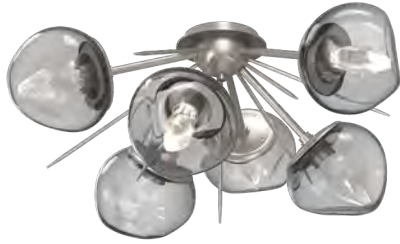

**NEW** Mesa Mandrel Pendant  
LAB0089-02-NB-A  
Shown: Novel Brass metallic finish  
& Amber blown glass  
8.3 Dia. - Canopy | OAH 28-138  
Retail: \$3,495

**NEW** Gem 4 pc. Mandrel Linear Chandelier  
PLB0039-04-CS-S  
Shown: Classic Silver metallic finish  
& Smoke blown glass  
53.3W x 6.9D | OAH 10-126.2  
Retail: \$5,995

## MANDREL

Alternating beads of crystal glass and metalwork evoke the bold look of modern jewelry designs in these linear chandeliers and pendants. A glass 'mandrel' inner spine illuminates the artisan blown glass with 3,000K integrated LED, and downlights provide additional task lighting.

Mesa 4 pc. Mandrel Linear Chandelier | PLB0089-04-FB-C

Bolla Mandrel Pendant | LAB0094-02-GB-C

Gem Mandrel Pendant | LAB0039-02-NB-B

Mesa Mandrel Penndant | LAB0089-02-FB-B

## MID-YEAR 2024 INTRODUCTIONS

**NEW** Luna Half Starburst Flushmount  
CLB0095-02-BS-GS  
Shown: Beige Silver metallic finish  
& Smoke blown glass  
with Geo cast glass diffusers  
29.1 Dia. | OAH 12.9  
Retail: \$4,995