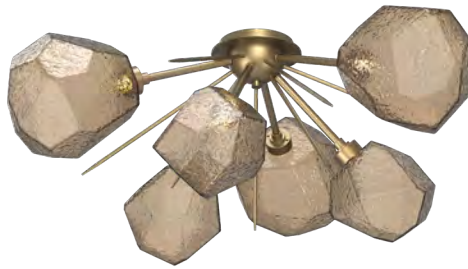

**NEW** Mesa Mandrel Pendant  
LAB0089-02-NB-A  
Shown: Novel Brass metallic finish  
& Amber blown glass  
8.3 Dia. - Canopy | OAH 28-138  
Retail: \$3,495

**NEW** Gem 4 pc. Mandrel Linear Chandelier  
PLB0039-04-CS-S  
Shown: Classic Silver metallic finish  
& Smoke blown glass  
53.3W x 6.9D | OAH 10-126.2  
Retail: \$5,995

## MANDREL

Alternating beads of crystal glass and metalwork evoke the bold look of modern jewelry designs in these linear chandeliers and pendants. A glass 'mandrel' inner spine illuminates the artisan blown glass with 3,000K integrated LED, and downlights provide additional task lighting.

Mesa 4 pc. Mandrel Linear Chandelier | PLB0089-04-FB-C

Bolla Mandrel Pendant | LAB0094-02-GB-C

Gem Mandrel Pendant | LAB0039-02-NB-B

Mesa Mandrel Penndant | LAB0089-02-FB-B

## MID-YEAR 2024 INTRODUCTIONS

**NEW** Luna Half Starburst Flushmount  
CLB0095-02-BS-GS  
Shown: Beige Silver metallic finish  
& Smoke blown glass  
with Geo cast glass diffusers  
29.1 Dia. | OAH 12.9  
Retail: \$4,995