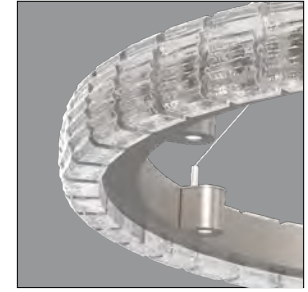

WAVE

TESSERA

New glass styles! A Hammerton Studio top-selling collection, Tessa brings the 2,500-year-old art of glass mosaic tiling to light. Three new tile motifs - Facet, Orb and Wave - extend the look of the enormously versatile Tessa Ring Chandelier in artisan cast crystal glass.