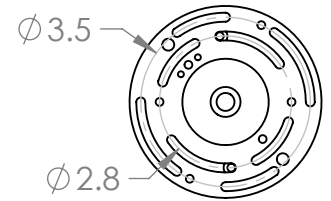

**Mounting Detail**  
MOUNTS TO J-BOX

MINIMUM SIZE OF J-BOX REQUIRED IS  
4" L x 4" W x 1.5" H

**PRODUCT DESCRIPTION**

Featuring beautifully contoured orbs of hand-blown lead-free crystal, this sputnik-style flush mount elevates the familiar round glass shade to a modern organic interpretation of the natural world. Choose from several glass colors and finishes.

**PRODUCT SPECIFICATION**

Construction: Steel Body & Rods, Blown Glass

Finish Options: **BS MB FB GB CS GP BB NB**

Glass Options: **A C S W**

Suspension Method: Ceiling Mount

Weight(lbs.): 23

UL Rating: Indoor/Dry

Top Diffuser: Closed Glass

Bottom Diffuser: Closed Glass

Light Source: LED

Electrical Qty: 6

Wattage (Watts): 15.5

Voltage (Volts): 120

Source Lumens: 1399

Dimming: Forward/Reverse Phase to 1%

CCT: 2700k or 3000K

Driver Quantity & Location: 1, In J-Box

CRI: 93+

Power Factor: >0.9

SCAN FOR MORE  
INFORMATION

**GENERAL NOTES:**

All dimensions are shown in inches unless otherwise stated. Visit [studio.hammerton.com](http://studio.hammerton.com) to read about our Lifetime Limited Warranty. This product may use mixed materials like steel and aluminum in its construction. Transparent finishes may vary between steel and aluminum. Hammerton products are made by artisans, not machines. A close inspection may reveal subtle variations and imperfections in glass, metal and other handcrafted materials that reflect the mark of the maker. They should be expected and celebrated.