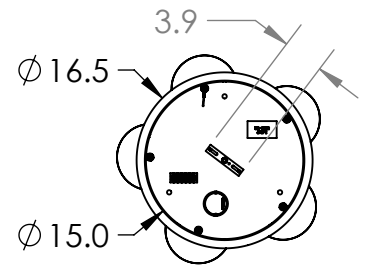

Mounting Detail
Mounts to J-Box and Ceiling

PRODUCT DESCRIPTION

Drawing inspiration from the time-honored gemstone cut, the Cabochon Multi-Pendant is a sculptural fusion of polished stone, artisan blown crystal glass and metalwork. This captivating blend of tradition and modernity elevates transitional and modern spaces alike

PRODUCT SPECIFICATION

Construction: Metal or Stone Shade, Blown Glass, and Braided Cord

Finish Options:

BS	MB	FB	GB	CS	GP	BB	NB
----	----	----	----	----	----	----	----

Glass Options:

A	B	S	W	C
---	---	---	---	---

Cap Options:

MS	BM	TR	WM
----	----	----	----

Weight (lbs.): 32

UL Rating: Indoor/Dry

Top Diffuser: Closed Metal or Stone

Bottom Diffuser: Closed Glass

Light Source: LED

Electrical Qty: 5

SCAN FOR MORE INFORMATION

GENERAL NOTES:

All dimensions are shown in inches unless otherwise stated.

Visit studio.hammerton.com to read about our Lifetime Limited Warranty.

This product may use mixed materials like steel and aluminum in its construction. Transparent finishes may vary between steel and aluminum.