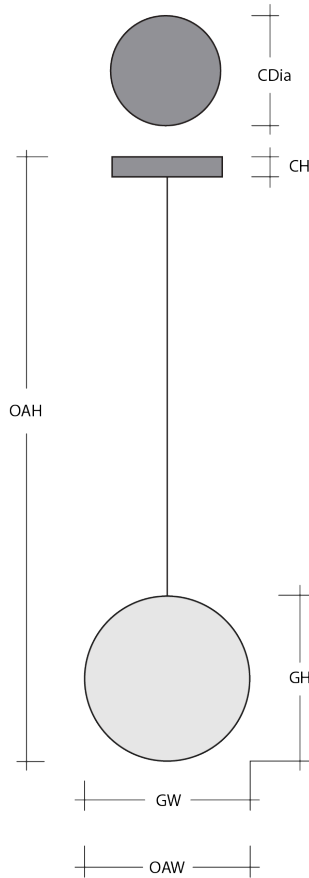

Clear (CC)

Smoke (CS)

Product Notes - PLEASE READ:

- All Hammerton Studio fixtures are handcrafted by artisans. Subtle imperfections reflect the mark of the maker and should be expected.
- This product may incorporate both steel and aluminum material. Transparent finishes may vary between steel and aluminum components.
- Products incorporating artisan blown and cast glass may create dramatic patterns of light and shadow on surrounding surfaces. While this is often desirable, shadowing can be minimized by adding recessed ceiling light to the installation area.

General Notes:

- Visit studio.hammerton.com to read our complete warranty.
- All dimensions are in inches unless otherwise noted. Dimensions may vary up to 7/8".

Revision date: 2025-01-09

[Scan for Product & Install Info](#)

Rock Crystal Pendant - 17-Inch - Ready to Ship

Product Dimensions *Dimensions may vary up to 7/8"*

Overall Height	OAH	18.5 – 136.5 in
Overall Width	OAW	6 in
Canopy Height	CH	0.8 in
Canopy Diameter	CDia	6 in

Glass Dimensions

Medium Qty		1
Medium Glass Height	GH	12.1 in
Medium Glass Width	GW	4.1 in

Electrical

Bulb/Lamping Qty		1
Bulb/Lamping Type		LED
Wattage		6 watts
Voltage		120 volts
Total Source Lumens		420 lumens
Dimming Type		TRIAC/ELV 0-10V
Correlated Color Temp: CCT		3000K
Color Rendering Index: CRI		93+
Certification		ETL