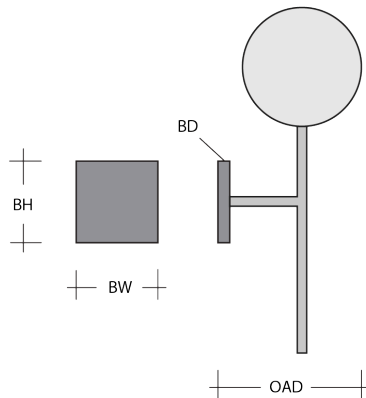

Clear (CC)

Smoke (CS)

Product Notes - PLEASE READ:

- All Hammerton Studio fixtures are handcrafted by artisans. Subtle imperfections reflect the mark of the maker and should be expected.
- This product may incorporate both steel and aluminum material. Transparent finishes may vary between steel and aluminum components.
- Products incorporating artisan blown and cast glass may create dramatic patterns of light and shadow on surrounding surfaces. While this is often desirable, shadowing can be minimized by adding recessed ceiling light to the installation area.

General Notes:

- Visit studio.hammerton.com to read our complete warranty.
- All dimensions are in inches unless otherwise noted. Dimensions may vary up to 7/8".

Revision date: 2025-01-14

[Scan for Product & Install Info](#)

Rock Crystal Belvedere Sconce - Ready to Ship

Product Dimensions *Dimensions may vary up to 7/8"*

Overall Height	OAH	22.8 in
Overall Width	OAW	4.5 in
Overall Depth	OAD	6.8 in
Backplate Height	BH	4.5 in
Backplate Width	BW	4.5 in
Backplate Depth	BD	0.5 in

Glass Dimensions

Small Qty		1
Small Glass Height	GH	10.7 in
Small Glass Width	GW	3.9 in

Electrical

Bulb/Lamping Qty	1
Bulb/Lamping Type	LED
Wattage	6 watts
Voltage	120 volts
Total Source Lumens	420 lumens
Dimming Type	TRIAC/ELV 0-10V
Correlated Color Temp: CCT	3000K
Color Rendering Index: CRI	93+
Certification	ETL