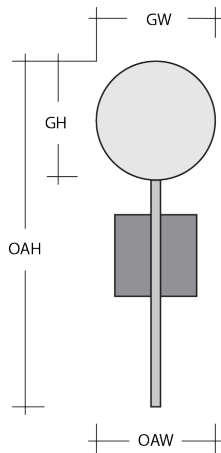

Clear (CC)

Smoke (CS)

Product Notes - PLEASE READ:

- All Hammerton Studio fixtures are handcrafted by artisans. Subtle imperfections reflect the mark of the maker and should be expected.
- This product may incorporate both steel and aluminum material. Transparent finishes may vary between steel and aluminum components.
- Products incorporating artisan blown and cast glass may create dramatic patterns of light and shadow on surrounding surfaces. While this is often desirable, shadowing can be minimized by adding recessed ceiling light to the installation area.

General Notes:

- Visit studio.hammerton.com to read our complete warranty.
- All dimensions are in inches unless otherwise noted. Dimensions may vary up to 7/8".

Revision date: 2025-01-14

[Scan for Product & Install Info](#)

Rock Crystal Belvedere Sconce - Ready to Ship

Product Dimensions *Dimensions may vary up to 7/8"*

Overall Height	OAH	22.8 in
Overall Width	OAW	4.5 in
Overall Depth	OAD	6.8 in
Backplate Height	BH	4.5 in
Backplate Width	BW	4.5 in
Backplate Depth	BD	0.5 in

Glass Dimensions

Small Qty		1
Small Glass Height	GH	10.7 in
Small Glass Width	GW	3.9 in

Electrical

Bulb/Lamping Qty	1
Bulb/Lamping Type	LED
Wattage	6 watts
Voltage	120 volts
Total Source Lumens	420 lumens
Dimming Type	TRIAC/ELV 0-10V
Correlated Color Temp: CCT	3000K
Color Rendering Index: CRI	93+
Certification	ETL