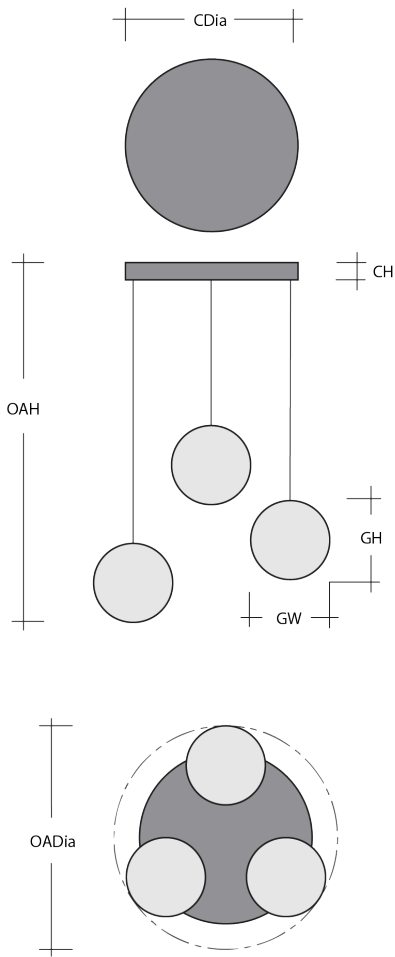

Clear (CC)

Smoke (CS)

Product Notes - PLEASE READ:

- All Hammerton Studio fixtures are handcrafted by artisans. Subtle imperfections reflect the mark of the maker and should be expected.
- This product may incorporate both steel and aluminum material. Transparent finishes may vary between steel and aluminum components.
- Products incorporating artisan blown and cast glass may create dramatic patterns of light and shadow on surrounding surfaces. While this is often desirable, shadowing can be minimized by adding recessed ceiling light to the installation area.

General Notes:

- Visit studio.hammerton.com to read our complete warranty.
- All dimensions are in inches unless otherwise noted. Dimensions may vary up to 7/8".

Revision date: 2025-01-09

[Scan for Product & Install Info](#)

Rock Crystal Round 3pc Multi-Pendant - Ready to Ship

Product Dimensions *Dimensions may vary up to 7/8"*

Overall Height	OAH	21.1 – 139.1 in
Overall Diameter	OADia	16.7 in
Canopy Height	CH	1.6 in
Canopy Diameter	CDia	16.5 in

Glass Dimensions

Large Qty		1
Medium Qty		1
Small Qty		1
Large Glass Height	GH	13.9 in
Large Glass Width	GW	4.3 in
Medium Glass Height	GH	12.1 in
Medium Glass Width	GW	4.1 in
Small Glass Height	GH	10.7 in
Small Glass Width	GW	3.9 in