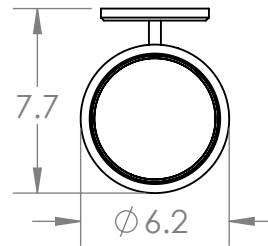

Mounting Detail
MOUNTS TO J-BOX

MINIMUM SIZE OF J-BOX REQUIRED IS
4" L x 4" W x 1.5" H

PRODUCT DESCRIPTION

Drawing inspiration from the time-honored gemstone cut, the Cabochon Belvedere Sconce is a sculptural fusion of polished stone, artisan blown crystal glass and metalwork. This captivating blend of tradition and modernity elevates transitional and modern spaces alike

PRODUCT SPECIFICATION

Construction: Aluminum Body, Blown Glass, Stone or Metal Shade

Finish Options: BS MB FB GB CS GP BB NB

Glass Options: Clear Blown Glass

Suspension Method: Wall Mount

Weight (lbs.): 7

UL Rating: Indoor/Dry

Top Diffuser: Closed Glass

Bottom Diffuser: Closed Metal or Stone Shade

Light Source: LED

Electrical Qty: 1

Wattage (Watts): 4.5

Voltage (Volts): 120

Source Lumens: 420

Dimming: Forward/Reverse Phase to 1%

CCT: 2700k or 3000K

Driver Quantity & Location: 1, in J-BOX

CRI: 93+

Power Factor: >0.9

SCAN FOR MORE
INFORMATION

GENERAL NOTES:

All dimensions are shown in inches unless otherwise stated. Visit studio.hammerton.com to read about our Lifetime Limited Warranty. This product may use mixed materials like steel and aluminum in its construction. Transparent finishes may vary between steel and aluminum. Hammerton products are made by artisans, not machines. A close inspection may reveal subtle variations and imperfections in glass, metal and other handcrafted materials that reflect the mark of the maker. They should be expected and celebrated.