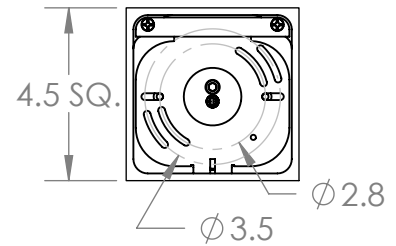

Mounting Detail
MOUNTS TO J-BOX

MINIMUM SIZE OF J-BOX REQUIRED IS
4" L x 4" W x 1.5" H

PRODUCT DESCRIPTION

Drawing inspiration from the time-honored gemstone cut, the Cabochon Belvedere Sconce is a sculptural fusion of polished stone, artisan blown crystal glass and metalwork. This captivating blend of tradition and modernity elevates transitional and modern spaces alike

PRODUCT SPECIFICATION

Construction: Aluminum Body, Blown Glass, Stone or Metal Shade

Finish Options: BS MB FB GB CS GP BB NB

Glass Options: Clear Blown Glass

Suspension Method: Wall Mount

Weight (lbs.): 7

UL Rating: Indoor/Dry

Top Diffuser: Closed Glass

Bottom Diffuser: Closed Metal or Stone Shade

Light Source: LED

Electrical Qty: 1

Wattage (Watts): 4.5

Voltage (Volts): 120

Source Lumens: 420

Dimming: Forward/Reverse Phase to 1%

CCT: 2700k or 3000K

Driver Quantity & Location: 1, in J-BOX

CRI: 93+

Power Factor: >0.9

SCAN FOR MORE
INFORMATION

GENERAL NOTES:

All dimensions are shown in inches unless otherwise stated. Visit studio.hammerton.com to read about our Lifetime Limited Warranty. This product may use mixed materials like steel and aluminum in its construction. Transparent finishes may vary between steel and aluminum. Hammerton products are made by artisans, not machines. A close inspection may reveal subtle variations and imperfections in glass, metal and other handcrafted materials that reflect the mark of the maker. They should be expected and celebrated.