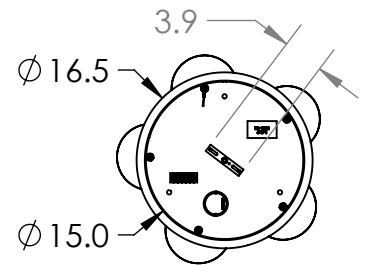

Mounting Detail
Mounts to J-Box and Ceiling

PRODUCT DESCRIPTION

Drawing inspiration from the time-honored gemstone cut, the Cabochon Multi-Pendant is a sculptural fusion of polished stone, artisan blown crystal glass and metalwork. This captivating blend of tradition and modernity elevates transitional and modern spaces alike

PRODUCT SPECIFICATION

Construction: Metal or Stone Shade, Blown Glass, and Braided Cord

Finish Options: BS MB FB GB CS GP BB NB

Glass Options: Clear Blown Glass

Suspension Method: Ceiling Mount

Weight(lbs.): 32

UL Rating: Indoor/Dry

Top Diffuser: Closed Metal or Stone

Bottom Diffuser: Closed Glass

Light Source: LED

Electrical Qty: 5

Wattage (Watts):26

Voltage (Volts): 120

Source Lumens: 2101