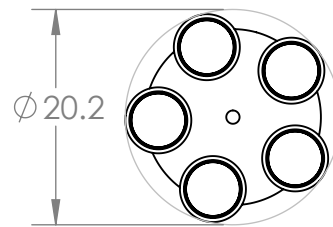

Mounting Detail
Mounts to J-Box and Ceiling

PRODUCT DESCRIPTION

Drawing inspiration from the time-honored gemstone cut, the Cabochon Multi-Pendant is a sculptural fusion of polished stone, artisan blown crystal glass and metalwork. This captivating blend of tradition and modernity elevates transitional and modern spaces alike

PRODUCT SPECIFICATION

Construction: Metal or Stone Shade, Blown Glass, and Braided Cord

Finish Options: BS MB FB GB CS GP BB NB

Glass Options: Clear Blown Glass

Suspension Method: Ceiling Mount

Weight(lbs.): 32

UL Rating: Indoor/Dry

Top Diffuser: Closed Metal or Stone

Bottom Diffuser: Closed Glass

Light Source: LED

Electrical Qty: 5

Wattage (Watts):26

Voltage (Volts): 120

Source Lumens: 2101