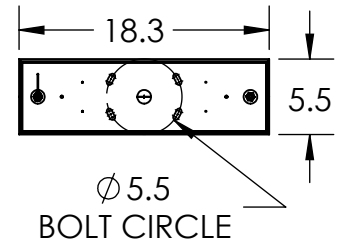

OAH ADJUSTABLE RODS  
IN 3" INCREMENTS  
FROM 24" TO 69"

**Mounting Detail**

MOUNTS TO BUILDING  
STRUCTURE

**INNER GLASS™ GLASS DIFFUSER OPTIONS**

**PRODUCT DESCRIPTION**

A modern reinterpretation of the classic blown glass shade, the Luna Twisted Branch Chandelier replaces the traditional filament bulb with LED-illuminated artisan cast glass diffusers in a choice of three diffuser styles. Includes 93+ CRI integrated LED.

**PRODUCT SPECIFICATION**

Construction: Blown Glass, Aluminum Body, Aluminum Rods

Finish Options:

Glass Options:

Suspension Method: Ceiling Mount

Weight(lbs.): 35LBs

UL Rating: Indoor/Dry

Top Diffuser: Closed Glass

Bottom Diffuser: Closed Glass

Light Source: LED

Electrical Qty: 6

Wattage (Watts): 16W

Voltage (Volts): 120V

Source Lumens: 1399

Dimming: Forward/Reverse Phase to 1%

CCT: 2700K or 3000K

Driver Quantity & Location: 1, in Canopy

CRI: 93+

Power Factor: >0.9

SCAN FOR MORE  
INFORMATION

**GENERAL NOTES:**

All dimensions are shown in inches unless otherwise stated. Visit [studio.hammerton.com](http://studio.hammerton.com) to read about our Lifetime Limited Warranty. This product may use mixed materials like steel and aluminum in its construction. Transparent finishes may vary between steel and aluminum. Hammerton products are made by artisans, not machines. A close inspection may reveal subtle variations and imperfections in glass, metal and other handcrafted materials that reflect the mark of the maker. They should be expected and celebrated.