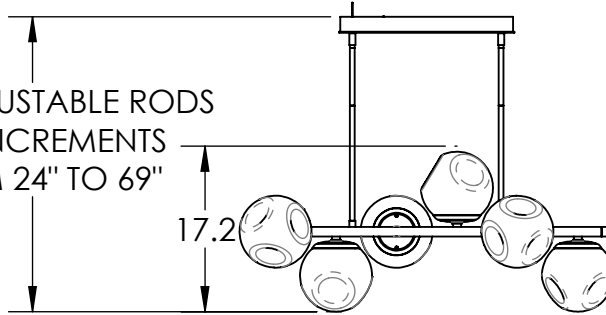

OAH ADJUSTABLE RODS  
IN 3" INCREMENTS  
FROM 24" TO 69"

**Mounting Detail**

MOUNTS TO BUILDING  
STRUCTURE

**INNER GLASS™ GLASS DIFFUSER OPTIONS**

**PRODUCT DESCRIPTION**

A modern reinterpretation of the classic blown glass shade, the Luna Twisted Branch Chandelier replaces the traditional filament bulb with LED-illuminated artisan cast glass diffusers in a choice of three diffuser styles. Includes 93+ CRI integrated LED.

**PRODUCT SPECIFICATION**

Construction: Blown Glass, Aluminum Body, Aluminum Rods

Finish Options:

Glass Options:

Suspension Method: Ceiling Mount

Weight(lbs.): 35LBs

UL Rating: Indoor/Dry

Top Diffuser: Closed Glass

Driver Quantity & Location: 1, in Canopy

CRI: 93+

Power Factor: >0.9

SCAN FOR MORE  
INFORMATION

**GENERAL NOTES:**

All dimensions are shown in inches unless otherwise stated. Visit [studio.hammerton.com](http://studio.hammerton.com) to read about our Lifetime Limited Warranty. This product may use mixed materials like steel and aluminum in its construction. Transparent finishes may vary between steel and aluminum. Hammerton products are made by artisans, not machines. A close inspection may reveal subtle variations and imperfections in glass, metal and other handcrafted materials that reflect the mark of the maker. They should be expected and celebrated.