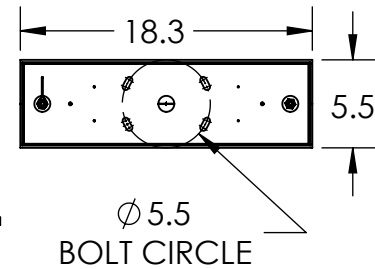

Mounting Detail

MOUNTS TO BUILDING STRUCTURE

PRODUCT DESCRIPTION

The Gem Twisted Branch Chandelier seamlessly fuses several design elements into one bold look. An intriguing juxtaposition of modern and geometric design, this versatile linear fixture offers a playful yet sophisticated look that suits a wide range of interior styles.

PRODUCT SPECIFICATION

Construction: Blown Glass, Aluminum Body, Aluminum Rods

Finish Options: BS MB FB GB CS GP BB NB

Glass Options: A B C S

Suspension Method: Ceiling Mount

Weight(lbs.): 18Lbs

UL Rating: Indoor/Dry

Top Diffuser: Closed Glass

Bottom Diffuser: Closed Glass

Light Source: LED

Electrical Qty: 8

Wattage (Watts):21W

Voltage (Volts): 120V

Source Lumens: 1866

Dimming: Forward/Reverse Phase to 1%

CCT: 2700K or 3000K

Driver Quantity & Location: 1, in Canopy

CRI: 93+

Power Factor: >0.9

SCAN FOR MORE INFORMATION

GENERAL NOTES:

All dimensions are shown in inches unless otherwise stated. Visit studio.hammerton.com to read about our Lifetime Limited Warranty. This product may use mixed materials like steel and aluminum in its construction. Transparent finishes may vary between steel and aluminum. Hammerton products are made by artisans, not machines. A close inspection may reveal subtle variations and imperfections in glass, metal and other handcrafted materials that reflect the mark of the maker. They should be expected and celebrated.