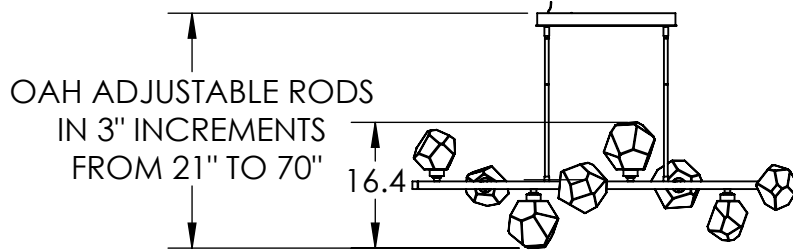

Mounting Detail

MOUNTS TO BUILDING STRUCTURE

PRODUCT DESCRIPTION

The Gem Twisted Branch Chandelier seamlessly fuses several design elements into one bold look. An intriguing juxtaposition of modern and geometric design, this versatile linear fixture offers a playful yet sophisticated look that suits a wide range of interior styles.

PRODUCT SPECIFICATION

Construction: Blown Glass, Aluminum Body, Aluminum Rods

Finish Options: BS MB FB GB CS GP BB NB

Glass Options: A B C S

Suspension Method: Ceiling Mount

Weight(lbs.): 18Lbs

UL Rating: Indoor/Dry

Top Diffuser: Closed Glass

Bottom Diffuser: Closed Glass

Light Source: LED

Electrical Qty: 8

Wattage (Watts):21W

Voltage (Volts): 120V

Source Lumens: 1866

Dimming: Forward/Reverse Phase to 1%