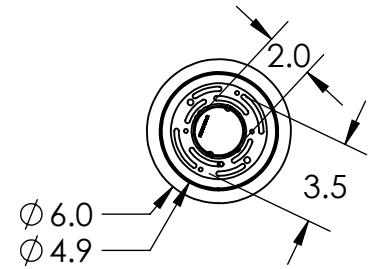

Mounting Detail  
MOUNTS TO J-BOX

MINIMUM SIZE OF J-BOX REQUIRED IS  
4" L x 4" W x 1.5" H

**PRODUCT DESCRIPTION**

A modern reinterpretation of the classic blown glass shade, the Luna Twisted Vine Chandelier replaces the traditional filament bulb with LED-illuminated artisan cast glass diffusers in a choice of three diffuser styles. Includes 93+ CRI integrated LED.

**PRODUCT SPECIFICATION**

Construction: Blown Glass, Aluminum Body, Aluminum Rods

Finish Options:

Glass Options:

Suspension Method: Ceiling Mount

Weight(lbs.): 21

UL Rating: Indoor/Dry

Top Diffuser: Closed Glass

Bottom Diffuser: Closed Glass

Light Source: LED

Electrical Qty: 4

Wattage (Watts): 18W

Voltage (Volts): 120V

Source Lumens: 1681

Dimming: Forward/Reverse Phase to 1%

CCT: 2700K or 3000K

Driver Quantity & Location: 1, in J-Box

CRI: 93+

Power Factor: >0.9

SCAN FOR MORE INFORMATION

**GENERAL NOTES:**

All dimensions are shown in inches unless otherwise stated. Visit [studio.hammerton.com](http://studio.hammerton.com) to read about our Lifetime Limited Warranty. This product may use mixed materials like steel and aluminum in its construction. Transparent finishes may vary between steel and aluminum. Hammerton products are made by artisans, not machines. A close inspection may reveal subtle variations and imperfections in glass, metal and other handcrafted materials that reflect the mark of the maker. They should be expected and celebrated.