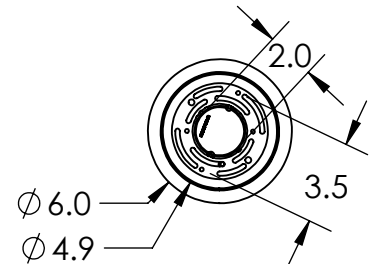

Mounting Detail
MOUNTS TO J-BOX

MINIMUM SIZE OF J-BOX REQUIRED IS 4" L x 4" W x 1.5" H

PRODUCT DESCRIPTION

The Gem Twisted Vine Chandelier seamlessly fuses several design elements into one bold look. An intriguing juxtaposition of modern and geometric design, this versatile fixture offers a playful yet sophisticated look that suits a wide range of interior styles.

PRODUCT SPECIFICATION

Construction: Blown Glass, Aluminum Body, Aluminum Rods

Finish Options: BS MB FB GB CS GP BB NB

Glass Options: A B C S

Suspension Method: Ceiling Mount

Weight(lbs.): 10Lbs

UL Rating: Indoor/Dry

Top Diffuser: Closed Glass

Bottom Diffuser: Closed Glass

Light Source: LED

Electrical Qty: 4

Wattage (Watts): 18W

Voltage (Volts): 120V

Source Lumens: 1681

Dimming: Forward/Reverse Phase to 1%

CCT: 2700K or 3000K

Driver Quantity & Location: 1, in J-Box

CRI: 93+

Power Factor: >0.9

SCAN FOR MORE INFORMATION

GENERAL NOTES:

All dimensions are shown in inches unless otherwise stated. Visit studio.hammerton.com to read about our Lifetime Limited Warranty. This product may use mixed materials like steel and aluminum in its construction. Transparent finishes may vary between steel and aluminum. Hammerton products are made by artisans, not machines. A close inspection may reveal subtle variations and imperfections in glass, metal and other handcrafted materials that reflect the mark of the maker. They should be expected and celebrated.