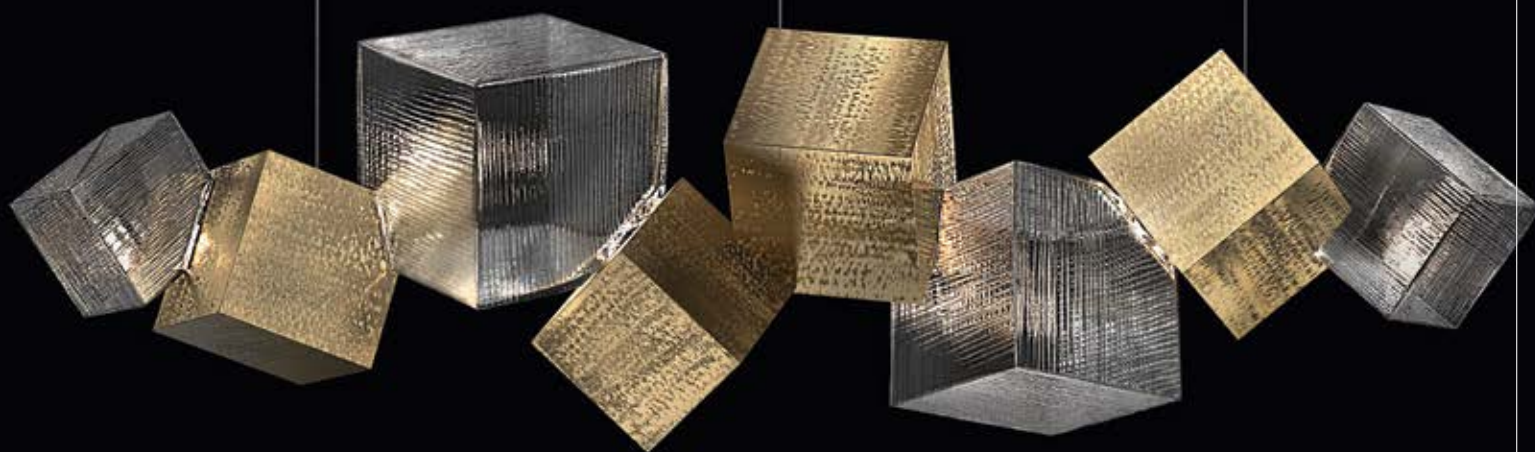

INTERIORS[®]

ART IN DESIGN

New from Hammerton Signature, Pyrite celebrates the unique characteristics of this reflective material in its unearthed form. Shining cubes of hand-hewn steel and artisan-blown crystal capture its striated texture and structural intergrowth, elevating what's commonly known as fool's gold to functional art. Available as a 54-inch-wide linear chandelier (shown) and an 18-inch-high pendant, both with 3000k integrated LED. hammerton.com