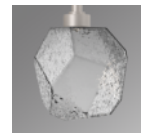

Gem Round 3pc Multi-Pendant - Ready to Ship

Jewelry for the home: this round chandelier features 3 or 5 sparkling LED-lit 'gems' of hand blown glass suspended from a round canopy. Each blown glass shade is meticulously crafted by Hammerton artisans. Ships in 2 to 4 business days. Must be ordered separately to qualify for quick ship. Make this fixture uniquely yours with additional configuration options including multiple glass styles, glass colors, cord colors and cord lengths. Here's how >

Finishes

Beige Silver
(BS)

Flat Bronze
(FB)

Gilded Brass
(GB)

Matte Black
(MB)

Glass Colors

Amber (A)

Bronze (B)

Clear (C)

Smoke (S)

Product Notes - PLEASE READ:

- All Hammerton Studio fixtures are handcrafted by artisans. Subtle imperfections reflect the mark of the maker and should be expected.
- This product may incorporate both steel and aluminum material. Transparent finishes may vary between steel and aluminum components.
- Products incorporating artisan blown and cast glass may create dramatic patterns of light and shadow on surrounding surfaces. While this is often desirable, shadowing can be minimized by adding recessed ceiling light to the installation area.

Gem Round 3pc Multi-Pendant - Ready to Ship

Product Dimensions *Dimensions may vary up to 7/8"*

| | | |
|------------------|-------|-----------------|
| Overall Height | OAH | 15.1 – 133.1 in |
| Overall Diameter | OADia | 20.7 in |
| Canopy Height | CH | 1.6 in |
| Canopy Diameter | CDia | 16.5 in |