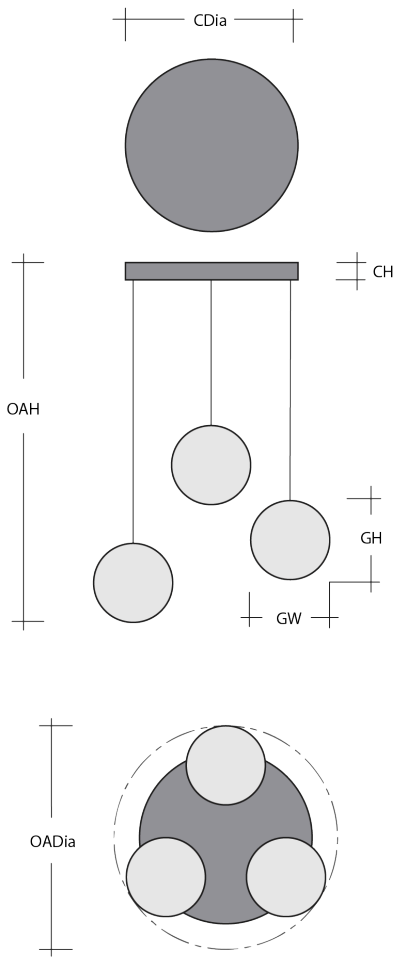

Clear (C)

Smoke (S)

Product Notes - PLEASE READ:

- All Hammerton Studio fixtures are handcrafted by artisans. Subtle imperfections reflect the mark of the maker and should be expected.
- This product may incorporate both steel and aluminum material. Transparent finishes may vary between steel and aluminum components.
- Products incorporating artisan blown and cast glass may create dramatic patterns of light and shadow on surrounding surfaces. While this is often desirable, shadowing can be minimized by adding recessed ceiling light to the installation area.

General Notes:

- Visit studio.hammerton.com to read our complete warranty.
- All dimensions are in inches unless otherwise noted. Dimensions may vary up to 7/8".

Revision date: 2025-01-09

[Scan for Product & Install Info](#)

Gem Round 3pc Multi-Pendant - Ready to Ship

Product Dimensions *Dimensions may vary up to 7/8"*

| | | |
|------------------|-------|-----------------|
| Overall Height | OAH | 15.1 – 133.1 in |
| Overall Diameter | OADia | 20.7 in |
| Canopy Height | CH | 1.6 in |
| Canopy Diameter | CDia | 16.5 in |

Glass Dimensions

| | | |
|---------------------|----|--------|
| Large Qty | | 1 |
| Medium Qty | | 1 |
| Small Qty | | 1 |
| Large Glass Height | GH | 7.9 in |
| Large Glass Width | GW | 7.8 in |
| Medium Glass Height | GH | 6.5 in |
| Medium Glass Width | GW | 6.8 in |
| Small Glass Height | GH | 5.6 in |
| Small Glass Width | GW | 5.4 in |