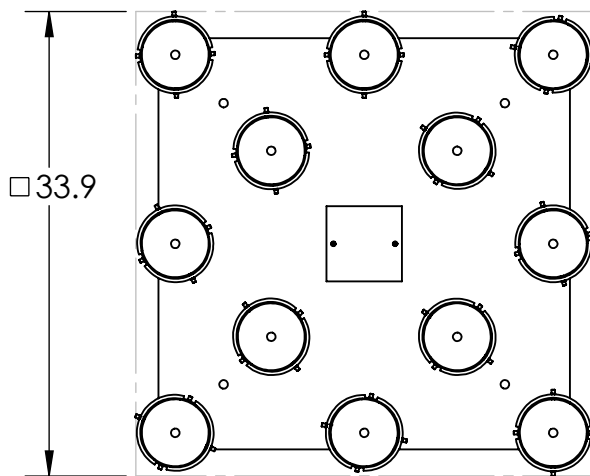

Collection: TEXTURED GLASS

Product #: CHB0044-12

ELECTRICAL OPTIONS

Product #	Electrical Type	Bulb Type	Wattage	Socket Type
CHB0044-12-XX-XX-XXX-E2	Incandescent	A19	60	Medium E26
CHB0044-12-XX-XX-XXX-G2	Flourescent	CFL/LED RETRO	13	GU-24

Bulbs Not Included Visit hammertonstudio.com for product options and specifications.

5/4/2017 (A)

Mounting Packet: R	Electrical Type: SEE TABLE
Approximate lbs.: 118	Bulb Qty: 12 Bulb Type: SEE TABLE
Finish: SEE WEB SITE FOR OPTIONS	Wattage: SEE TABLE Voltage: 120
Top Diffuser: OPEN	Socket Type: SEE TABLE
Bottom Diffuser: FROSTED ACRYLIC	UL Location: DRY

Mounting Detail

All fixtures created by Hammerton are handcrafted by artisans. Dimensions may vary up to 7/8".

© Copyright 2016. All rights in design, detail or invention of this drawing are reserved as the property of Hammerton. Any imitation or adaptation without written consent is strictly prohibited.