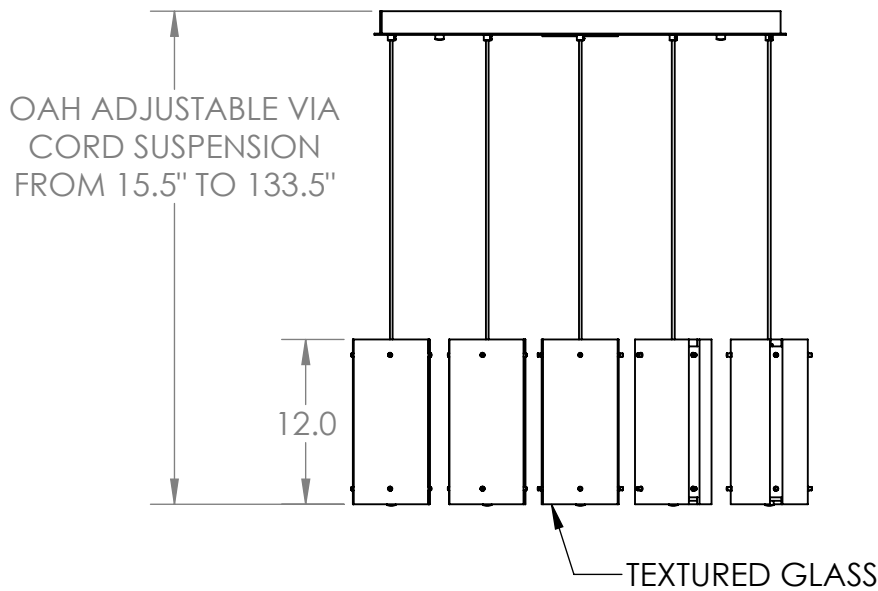

Collection: TEXTURED GLASS

Product #: CHB0044-12

ELECTRICAL OPTIONS

Product #	Electrical Type	Bulb Type	Wattage	Socket Type
CHB0044-12-XX-XX-XXX-E2	Incandescent	A19	60	Medium E26
CHB0044-12-XX-XX-XXX-G2	Flourescent	CFL/LED RETRO	13	GU-24

Bulbs Not Included Visit hammertonstudio.com for product options and specifications.

5/4/2017 (A)

Mounting Packet: R	Electrical Type: SEE TABLE
Approximate lbs.: 118	Bulb Qty: 12 Bulb Type: SEE TABLE
Finish: SEE WEB SITE FOR OPTIONS	Wattage: SEE TABLE Voltage: 120
Top Diffuser: OPEN	Socket Type: SEE TABLE
Bottom Diffuser: FROSTED ACRYLIC	UL Location: DRY