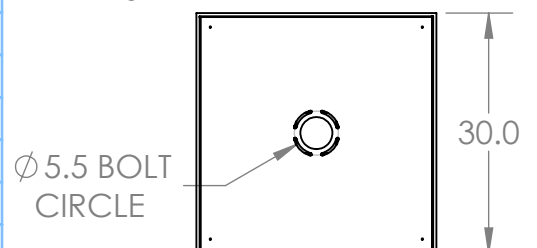

Bulbs Not Included Visit hammertonstudio.com for product options and specifications.

5/4/2017 (A)

Mounting Packet: R	Electrical Type: SEE TABLE
Approximate lbs.: 118	Bulb Qty: 12 Bulb Type: SEE TABLE
Finish: SEE WEB SITE FOR OPTIONS	Wattage: SEE TABLE Voltage: 120
Top Diffuser: OPEN	Socket Type: SEE TABLE
Bottom Diffuser: FROSTED ACRYLIC	UL Location: DRY

Mounting Detail

All fixtures created by Hammerton are handcrafted by artisans. Dimensions may vary up to 7/8".

© Copyright 2016. All rights in design, detail or invention of this drawing are reserved as the property of Hammerton. Any imitation or adaptation without written consent is strictly prohibited.