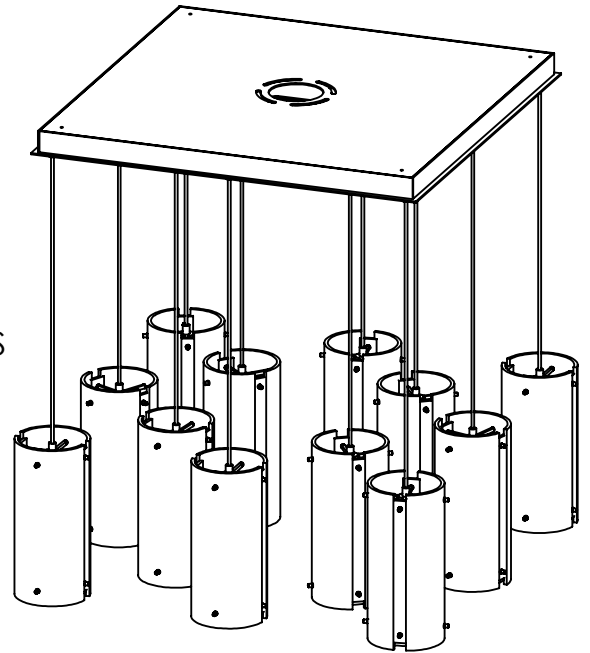

Collection: TEXTURED GLASS

Product #: CHB0044-12

ELECTRICAL OPTIONS

Product #	Electrical Type	Bulb Type	Wattage	Socket Type
CHB0044-12-XX-XX-XXX-E2	Incandescent	A19	60	Medium E26
CHB0044-12-XX-XX-XXX-G2	Flourescent	CFL/LED RETRO	13	GU-24

Bulbs Not Included Visit hammertonstudio.com for product options and specifications.

5/4/2017 (A)

Mounting Packet: R	Electrical Type: SEE TABLE
Approximate lbs.: 118	Bulb Qty: 12 Bulb Type: SEE TABLE
Finish: SEE WEB SITE FOR OPTIONS	Wattage: SEE TABLE Voltage: 120
Top Diffuser: OPEN	Socket Type: SEE TABLE
Bottom Diffuser: FROSTED ACRYLIC	UL Location: DRY

Mounting Detail

All fixtures created by Hammerton are handcrafted by artisans. Dimensions may vary up to 7/8".

© Copyright 2016. All rights in design, detail or invention of this drawing are reserved as the property of Hammerton. Any imitation or adaptation without written consent is strictly prohibited.