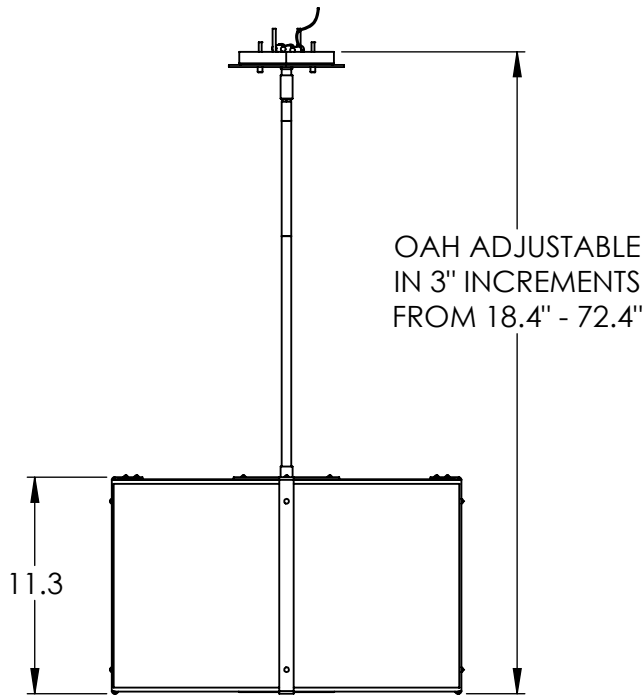

Collection: UPTOWN MESH

Product #: CHB0019-18-F

5"x10" FROSTED
GLASS CYLINDER

Bulbs Not Included

Visit studio.hammerton.com for product options and specifications.

2/9/2023 ©

Mounting Packet: Y	Electrical Type:	<p>Mounting Detail</p> <p>Ø 6 Ø 2.8</p>
Approximate lbs.: 11	Bulb Qty: 1 Bulb Type: A19	
Finish: SEE WEB SITE FOR OPTIONS	Wattage: 100 Voltage: 120	
Top Diffuser: OPEN	Socket Type: E26	
Bottom Diffuser: OPEN	UL Location: DRY	
All fixtures created by Hammerton are handcrafted by artisans. Dimensions may vary up to 7/8".		

MOUNTS DIRECTLY TO J-BOX