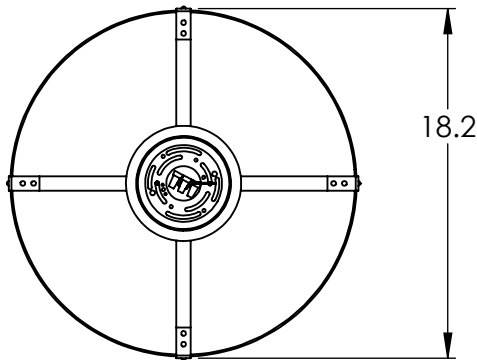

Collection: UPTOWN MESH

Product #: CHB0019-18-F

5"x10" FROSTED
GLASS CYLINDER

Bulbs Not Included

Visit studio.hammerton.com for product options and specifications.

2/9/2023 ©

Mounting Packet: Y	Electrical Type:	<p>Mounting Detail</p> <p>Ø 6 Ø 2.8</p>
Approximate lbs.: 11	Bulb Qty: 1 Bulb Type: A19	
Finish: SEE WEB SITE FOR OPTIONS	Wattage: 100 Voltage: 120	
Top Diffuser: OPEN	Socket Type: E26	
Bottom Diffuser: OPEN	UL Location: DRY	
All fixtures created by Hammerton are handcrafted by artisans. Dimensions may vary up to 7/8".		