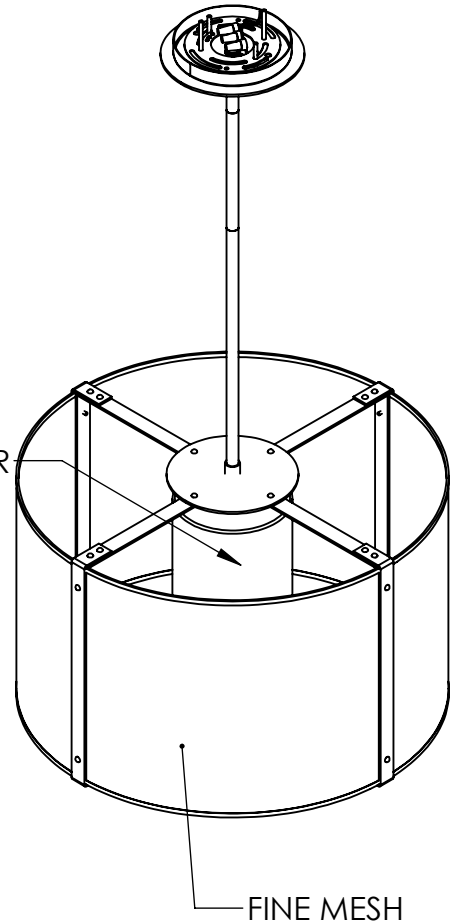

Collection: UPTOWN MESH

Product #: CHB0019-18-F

5"x10" FROSTED
GLASS CYLINDER

Bulbs Not Included

Visit studio.hammerton.com for product options and specifications.

2/9/2023 ©

Mounting Packet: Y	Electrical Type:	<p>Mounting Detail</p> <p>Ø 6 Ø 2.8</p>
Approximate lbs.: 11	Bulb Qty: 1 Bulb Type: A19	
Finish: SEE WEB SITE FOR OPTIONS	Wattage: 100 Voltage: 120	
Top Diffuser: OPEN	Socket Type: E26	
Bottom Diffuser: OPEN	UL Location: DRY	
All fixtures created by Hammerton are handcrafted by artisans. Dimensions may vary up to 7/8".		

MOUNTS DIRECTLY TO J-BOX