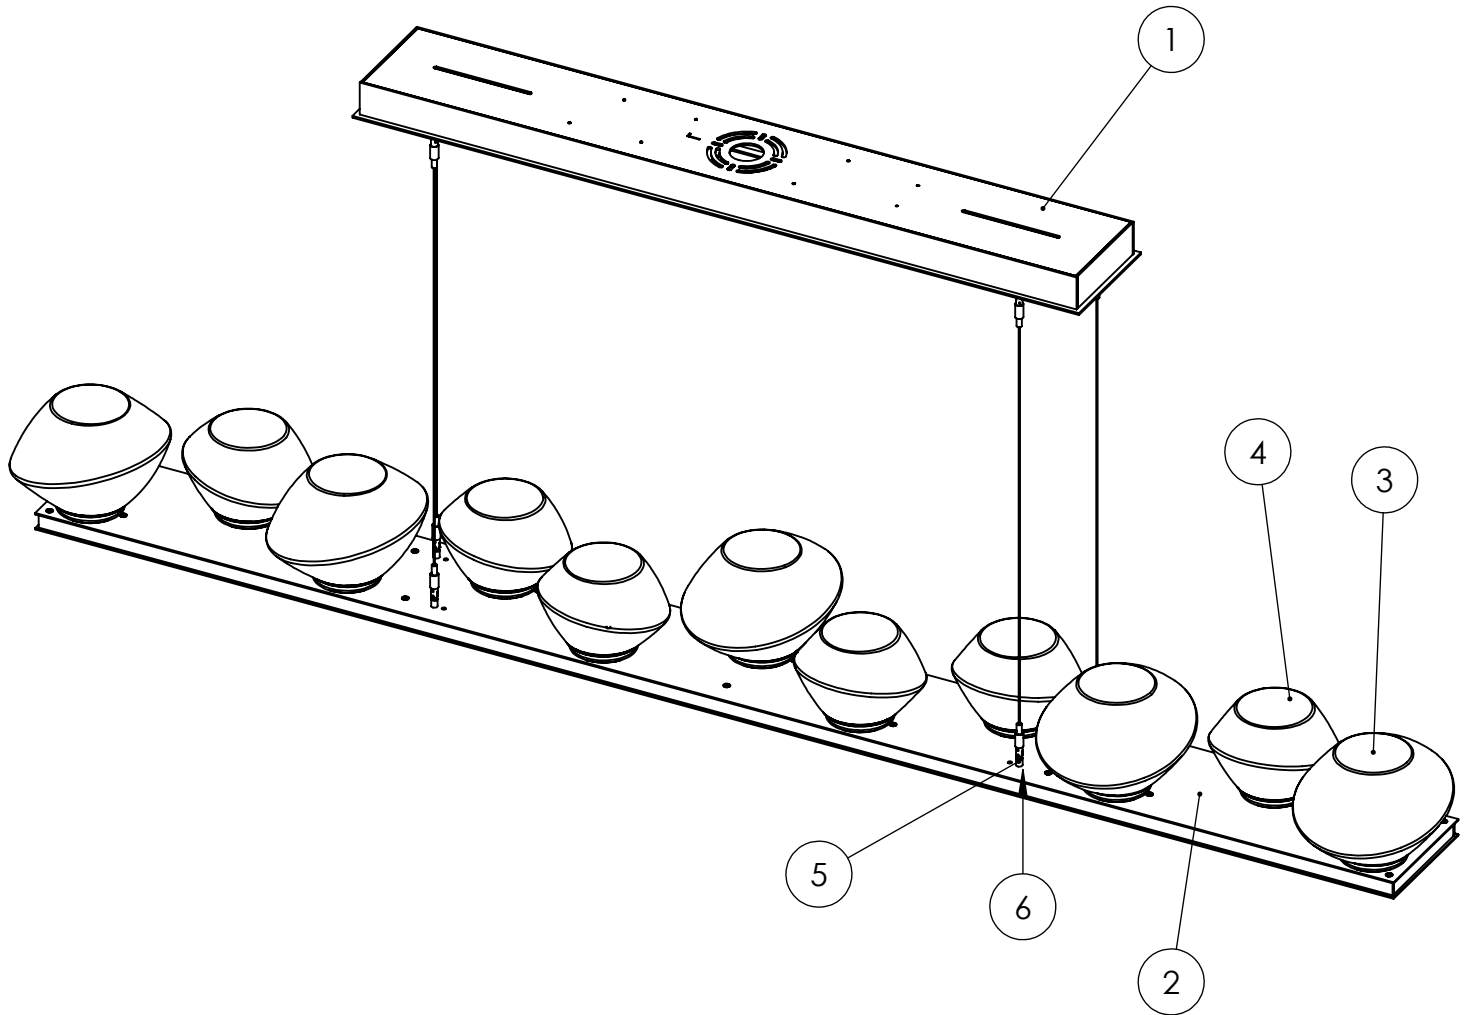

NO.	PART NUMBER	QTY	ASSEM.	ORDER QTY	TOTAL	DESCRIPTION	STOCKED	PURCHASE REQUEST	FINISH	PACKED
1	22-014-00244	1	1	1	1	PLB0039-0E CANOPY WITH ELECTRICAL - UNFINISHED	BUILT		SEE DETAIL	
2	22-014-00397	1	1	1	1	LINEAR BEZEL LIGHT BAR - 76IN (RAISED LEDS)	BUILT		SEE DETAIL	
3	32-002-09XXX	5	1	1	5	Mesa Bonded Glass - Medium - PLATFORM - See Traveler for glass type	BUILT		SEE DETAIL	
4	32-002-09XXX	6	1	1	6	Mesa Bonded Glass - Small - PLATFORM - See Traveler for glass type	BUILT		SEE DETAIL	
5	32-012-08007	4	1	1	4	Gripper, Side Exit for 1/16" Cable w/ Swivel	Y			
6	32-012-04226	4	1	1	4	1/4-20 x 3/8" Pan Phillips Screw, Zinc Plated	Y			

HAMMERTONSTUDIO™	PART NUMBER: PLB0089-0E	REV: A
DESCRIPTION: MESA 76" W LINEAR SUSPENSION	SHEET 2 OF 3