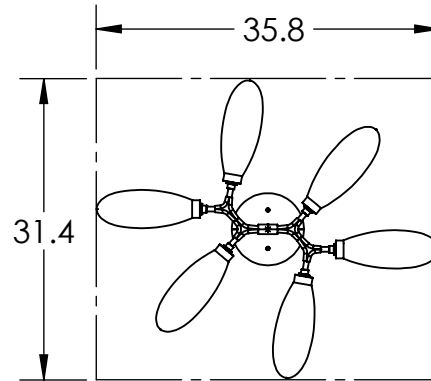

All dimensions are shown in inches unless otherwise stated.

Mounting Method: J-Box Ceiling Mount

**PRODUCT DESCRIPTION**

Lustrous white buds of artisan blown glass offer a playful reinterpretation of mid-century style in this 6-light branching flush mount. Integrated LED light gives the glass a rich luster and opacity that's reminiscent of mid-century Italian art glass.

**PRODUCT SPECIFICATION**

Construction: Aluminum Body, Blown Glass

Finish Options: BS MB FB GB CS GP BB NB SN GM RB HB

Glass Options: White Glass

Suspension Method: Ceiling Mount

Weight(lbs.): 14LBS

UL Rating: Dry

Top Diffuser: Closed Glass

Bottom Diffuser: Closed Glass

Light Source: DC LED

Electrical Qty: 6

Wattage (Watts):16

Voltage (Volts): 120 V

Source Lumens: 1080

Dimming: N/A

All Hammerton fixtures are handcrafted by artisans. Subtle imperfections reflect the mark of the artisan and should be expected in any handcrafted product. Dimensions may vary up to 7/8".

Rev (B) 9/28/2022