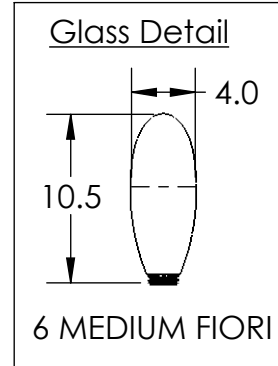

All dimensions are shown in inches unless otherwise stated.

Mounting Method: J-Box Ceiling Mount

**PRODUCT DESCRIPTION**

Lustrous white buds of artisan blown glass offer a playful reinterpretation of mid-century style in this 6-light branching flush mount. Integrated LED light gives the glass a rich luster and opacity that's reminiscent of mid-century Italian art glass.

**PRODUCT SPECIFICATION**

Construction: Aluminum Body, Blown Glass

Finish Options: BS MB FB GB CS GP BB NB SN GM RB HB

Glass Options: White Glass

Suspension Method: Ceiling Mount

Weight(lbs.): 14LBS

UL Rating: Dry

Top Diffuser: Closed Glass

Bottom Diffuser: Closed Glass

Light Source: DC LED

Electrical Qty: 6

Wattage (Watts):16

Voltage (Volts): 120 V

Source Lumens: 1080

Dimming: N/A

All Hammerton fixtures are handcrafted by artisans. Subtle imperfections reflect the mark of the artisan and should be expected in any handcrafted product. Dimensions may vary up to 7/8".

Rev (B) 9/28/2022