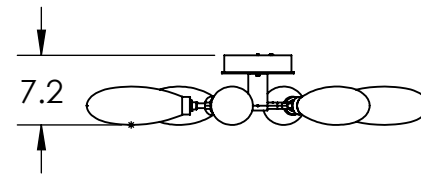

All dimensions are shown in inches unless otherwise stated.

Mounting Method: J-Box Ceiling Mount

**PRODUCT DESCRIPTION**

Lustrous white buds of artisan blown glass offer a playful reinterpretation of mid-century style in this 6-light branching flush mount. Integrated LED light gives the glass a rich luster and opacity that's reminiscent of mid-century Italian art glass.

**PRODUCT SPECIFICATION**

Construction: Aluminum Body, Blown Glass

Finish Options: BS MB FB GB CS GP BB NB SN GM RB HB

Glass Options: White Glass

Suspension Method: Ceiling Mount

Weight(lbs.): 14LBS

UL Rating: Dry

Top Diffuser: Closed Glass

Bottom Diffuser: Closed Glass

Light Source: DC LED

Electrical Qty: 6

Wattage (Watts):16

Voltage (Volts): 120 V

Source Lumens: 1080

Dimming: N/A