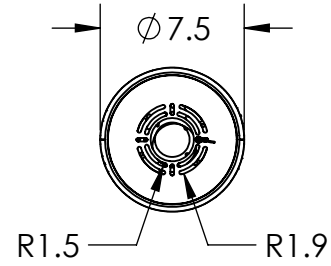

All dimensions are shown in inches unless otherwise stated.

Mounting Method: J-Box Ceiling Mount

**PRODUCT DESCRIPTION**

Lustrous white buds of artisan blown glass offer a playful reinterpretation of mid-century style in this 6-light branching flush mount. Integrated LED light gives the glass a rich luster and opacity that's reminiscent of mid-century Italian art glass.

**PRODUCT SPECIFICATION**

Construction: Aluminum Body, Blown Glass

Finish Options: BS MB FB GB CS GP BB NB SN GM RB HB

Glass Options: White Glass

Suspension Method: Ceiling Mount

Weight(lbs.): 14LBS

UL Rating: Dry

Top Diffuser: Closed Glass

Bottom Diffuser: Closed Glass

Light Source: DC LED

Electrical Qty: 6

Wattage (Watts):16

Voltage (Volts): 120 V

Source Lumens: 1080

Dimming: N/A

All Hammerton fixtures are handcrafted by artisans. Subtle imperfections reflect the mark of the artisan and should be expected in any handcrafted product. Dimensions may vary up to 7/8".

Rev (B) 9/28/2022