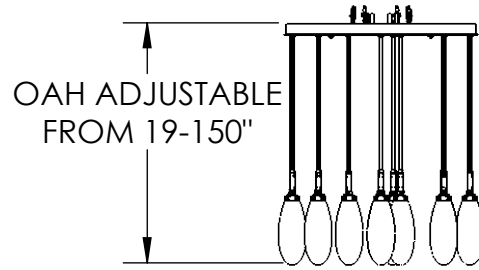

All dimensions are shown in inches unless otherwise stated.

PRODUCT DESCRIPTION

Lustrous white buds of artisan blown glass offer a playful reinterpretation of mid-century style in this 11-light pendant chandelier with a round canopy. Integrated LED light gives the glass a rich luster and opacity that's reminiscent of mid-century Italian art glass.

Mounting Method: Mounts to building structure

PRODUCT SPECIFICATION

Construction: Steel Canopy, Cloth Cord, Blown Glass

Finish Options: BS MB FB GB CS GP BB NB SN GM RB HB

Glass Options: White Glass

Suspension Method: Ceiling Mount

Weight(lbs.): 54

UL Rating: DRY

Top Diffuser: N/A

Bottom Diffuser: GLASS

Light Source: LED

Electrical Qty: 11

Wattage (Watts):57

Voltage (Volts): 120