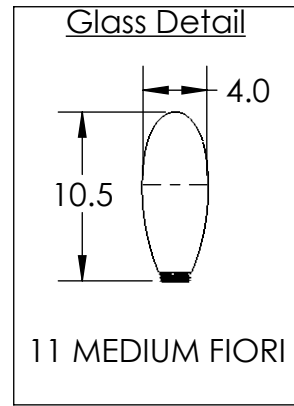

All dimensions are shown in inches unless otherwise stated.

PRODUCT DESCRIPTION

Lustrous white buds of artisan blown glass offer a playful reinterpretation of mid-century style in this 11-light pendant chandelier with a round canopy. Integrated LED light gives the glass a rich luster and opacity that's reminiscent of mid-century Italian art glass.

Weight(lbs.): 54

UL Rating: DRY

Top Diffuser: N/A

Bottom Diffuser: GLASS

Light Source: LED

Electrical Qty: 11

Wattage (Watts):57

Voltage (Volts): 120

All Hammerton fixtures are handcrafted by artisans. Subtle imperfections reflect the mark of the artisan and should be expected in any handcrafted product. Dimensions may vary up to 7/8".

Rev © 9/27/2022