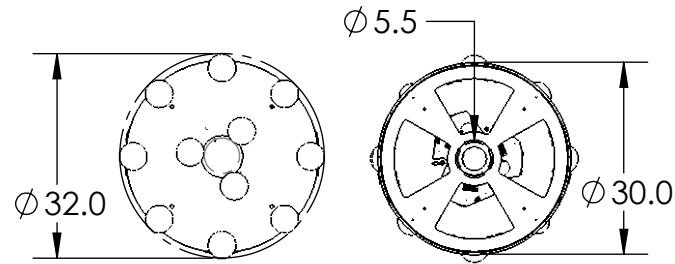

All dimensions are shown in inches unless otherwise stated.

PRODUCT DESCRIPTION

Lustrous white buds of artisan blown glass offer a playful reinterpretation of mid-century style in this 11-light pendant chandelier with a round canopy. Integrated LED light gives the glass a rich luster and opacity that's reminiscent of mid-century Italian art glass.

Mounting Method: Mounts to building structure

PRODUCT SPECIFICATION

Construction: Steel Canopy, Cloth Cord, Blown Glass

Finish Options: BS MB FB GB CS GP BB NB SN GM RB HB

Glass Options: White Glass

Suspension Method: Ceiling Mount

Weight(lbs.): 54

UL Rating: DRY

Top Diffuser: N/A

Bottom Diffuser: GLASS

Light Source: LED

Electrical Qty: 11

Wattage (Watts):57

Voltage (Volts): 120

All Hammerton fixtures are handcrafted by artisans. Subtle imperfections reflect the mark of the artisan and should be expected in any handcrafted product. Dimensions may vary up to 7/8".

Rev © 9/27/2022