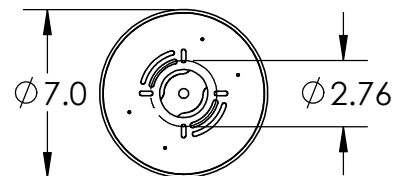

All dimensions are shown in inches unless otherwise stated. Visit [hammeronstudio.com](http://hammeronstudio.com) for product options.

1/25/2022 (B)

Mounting Packet: T	Weight(lbs.): 35	Electrical Type: LED	CCT: 2700/3000 K
UL Location: DRY	Elec. Qty: 8	Wattage: 21	Voltage: 120
Finish: SEE WEB SITE FOR OPTIONS	Source Lumens: Ambient: 1440	Down: -----	
Top Diffuser: CLOSED GLASS	Dimmable: Forward/Reverse Phase To 1%		
Bottom Diffuser: CLOSED GLASS	CRI: 93+	Power Factor: >0.9	

Canopy Mounting Detail

All fixtures created by Hammerton are handcrafted by artisans. Dimensions may vary up to 7/8".

© Copyright 2019. All rights in design, detail or invention of this drawing are reserved as the property of Hammerton. Any imitation or adaptation without written consent is strictly prohibited.