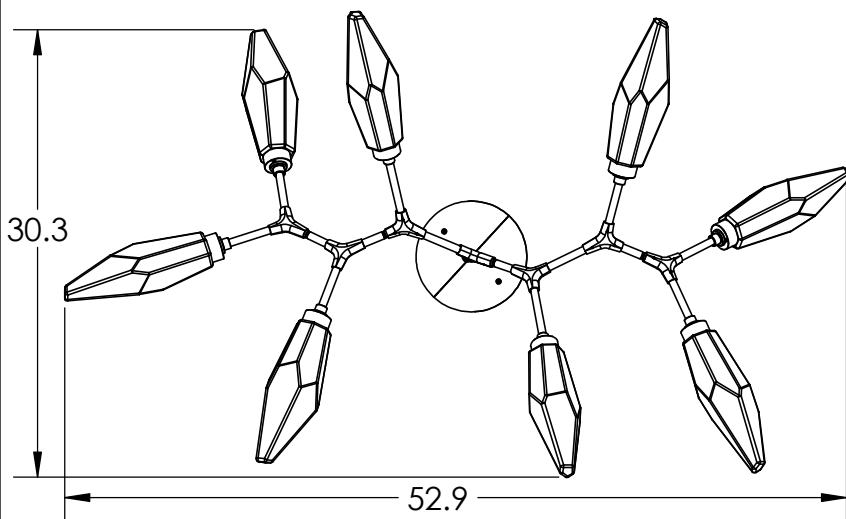

Collection: ROCK CRYSTAL

Product #: PLB0050-BB

**DIMENSIONS OF THE FIXTURE MAY VARY  
BASED ON POSITION OF KNOTS**

This design employs both steel and aluminum. If a translucent finish is selected, both the artisan nature of our finish process and our use of mixed metals can result in differences in paint tones within an acceptable range.

All dimensions are shown in inches unless otherwise stated. Visit [hammeronstudio.com](http://hammeronstudio.com) for product options.

1/25/2022 (B)

Mounting Packet: T	Weight(lbs.): 35	Electrical Type: LED	CCT: 2700/3000 K
UL Location: DRY	Elec. Qty: 8	Wattage: 21	Voltage: 120
Finish: SEE WEB SITE FOR OPTIONS	Source Lumens: Ambient: 1440	Down: -----	
Top Diffuser: CLOSED GLASS	Dimmable: Forward/Reverse Phase To 1%		
Bottom Diffuser: CLOSED GLASS	CRI: 93+	Power Factor: >0.9	

Canopy Mounting Detail

All fixtures created by Hammerton are handcrafted by artisans. Dimensions may vary up to 7/8".

© Copyright 2019. All rights in design, detail or invention of this drawing are reserved as the property of Hammerton. Any imitation or adaptation without written consent is strictly prohibited.