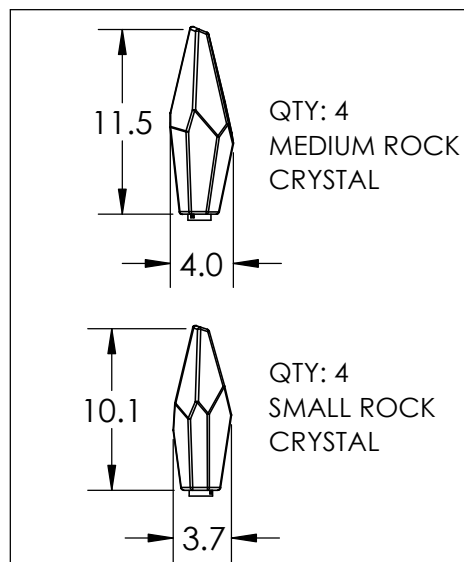

Collection: ROCK CRYSTAL

Product #: PLB0050-BB

**DIMENSIONS OF THE FIXTURE MAY VARY  
BASED ON POSITION OF KNOTS**

This design employs both steel and aluminum. If a translucent finish is selected, both the artisan nature of our finish process and our use of mixed metals can result in differences in paint tones within an acceptable range.

All dimensions are shown in inches unless otherwise stated. Visit [hammeronstudio.com](http://hammeronstudio.com) for product options.

1/25/2022 (B)

Mounting Packet: T	Weight(lbs.): 35	Electrical Type: LED	CCT: 2700/3000 K
UL Location: DRY	Elec. Qty: 8	Wattage: 21	Voltage: 120
Finish: SEE WEB SITE FOR OPTIONS	Source Lumens: Ambient: 1440	Down: -----	
Top Diffuser: CLOSED GLASS	Dimmable: Forward/Reverse Phase To 1%		
Bottom Diffuser: CLOSED GLASS	CRI: 93+	Power Factor: >0.9	

Canopy Mounting Detail

All fixtures created by Hammerton are handcrafted by artisans. Dimensions may vary up to 7/8".

© Copyright 2019. All rights in design, detail or invention of this drawing are reserved as the property of Hammerton. Any imitation or adaptation without written consent is strictly prohibited.