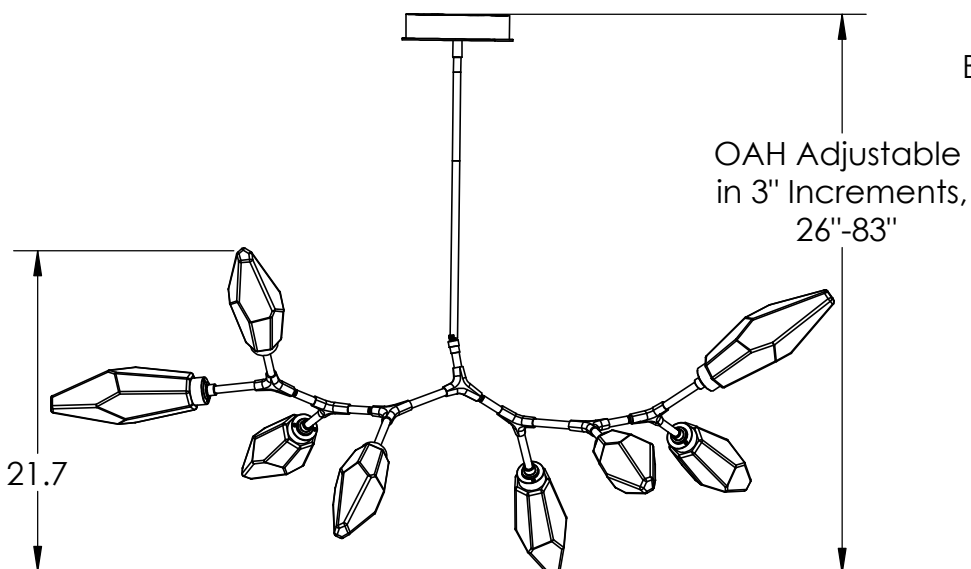

Collection: ROCK CRYSTAL

Product #: PLB0050-BB

**DIMENSIONS OF THE FIXTURE MAY VARY  
BASED ON POSITION OF KNOTS**

This design employs both steel and aluminum. If a translucent finish is selected, both the artisan nature of our finish process and our use of mixed metals can result in differences in paint tones within an acceptable range.

All dimensions are shown in inches unless otherwise stated. Visit [hammeronstudio.com](http://hammeronstudio.com) for product options.

1/25/2022 (B)

Mounting Packet: T	Weight(lbs.): 35	Electrical Type: LED	CCT: 2700/3000 K
UL Location: DRY	Elec. Qty: 8	Wattage: 21	Voltage: 120
Finish: SEE WEB SITE FOR OPTIONS	Source Lumens: Ambient: 1440	Down: -----	
Top Diffuser: CLOSED GLASS	Dimmable: Forward/Reverse Phase To 1%		
Bottom Diffuser: CLOSED GLASS	CRI: 93+	Power Factor: >0.9	

Canopy Mounting Detail

All fixtures created by Hammerton are handcrafted by artisans. Dimensions may vary up to 7/8".

© Copyright 2019. All rights in design, detail or invention of this drawing are reserved as the property of Hammerton. Any imitation or adaptation without written consent is strictly prohibited.