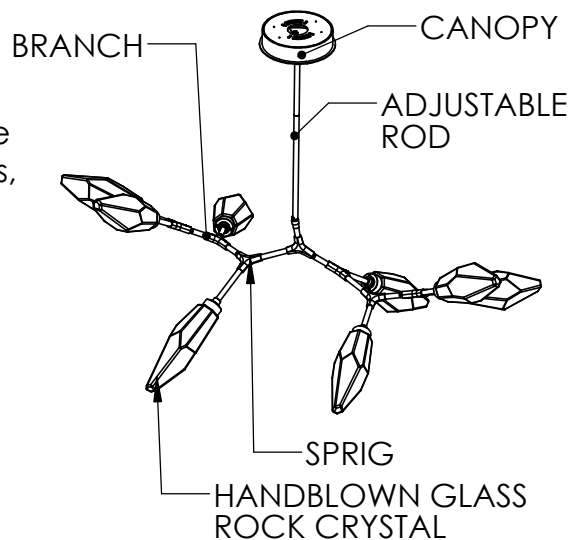

Collection: ROCK CRYSTAL

Product #: PLB0050-BB

**DIMENSIONS OF THE FIXTURE MAY VARY  
BASED ON POSITION OF KNOTS**

This design employs both steel and aluminum. If a translucent finish is selected, both the artisan nature of our finish process and our use of mixed metals can result in differences in paint tones within an acceptable range.

All dimensions are shown in inches unless otherwise stated. Visit [hammeronstudio.com](http://hammeronstudio.com) for product options.

1/25/2022 (B)

Mounting Packet: T	Weight(lbs.): 35	Electrical Type: LED	CCT: 2700/3000 K
UL Location: DRY	Elec. Qty: 8	Wattage: 21	Voltage: 120
Finish: SEE WEB SITE FOR OPTIONS	Source Lumens: Ambient: 1440	Down: -----	
Top Diffuser: CLOSED GLASS	Dimmable: Forward/Reverse Phase To 1%		
Bottom Diffuser: CLOSED GLASS	CRI: 93+	Power Factor: >0.9	

Canopy Mounting Detail

All fixtures created by Hammerton are handcrafted by artisans. Dimensions may vary up to 7/8".

© Copyright 2019. All rights in design, detail or invention of this drawing are reserved as the property of Hammerton. Any imitation or adaptation without written consent is strictly prohibited.