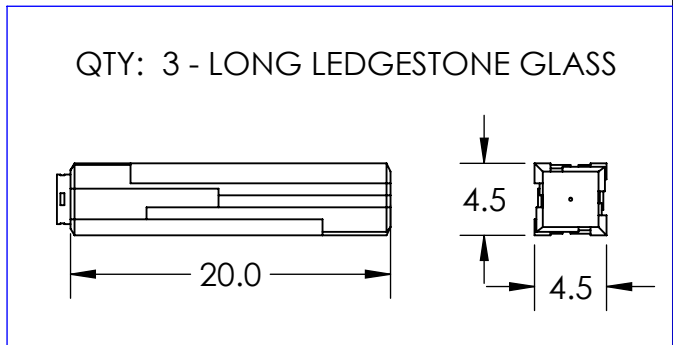

Collection: LEDGESTONE

Product #: PLB0056-67

All dimensions are shown in inches unless otherwise stated. Visit hammertonstudio.com for product options.

12/13/2022 ©

Mounting Packet: R	Weight(lbs.): 60	Electrical Type: LED	CCT: 2700/3000 K
UL Location: DRY	Elec. Qty: 16	Wattage: 42	Voltage: 120
Finish: SEE WEB SITE FOR OPTIONS	Source Lumens: Ambient: 2160	Down: 720	
Top Diffuser: N/A	Dimmable: Forward/Reverse Phase To 1%		
Bottom Diffuser: FROSTED ACRYLIC	CRI: 93+	Power Factor: >0.9	

All fixtures created by Hammerton are handcrafted by artisans. Dimensions may vary up to 7/8".

© Copyright 2021. All rights in design, detail or invention of this drawing are reserved as the property of Hammerton. Any imitation or adaptation without written consent is strictly prohibited.