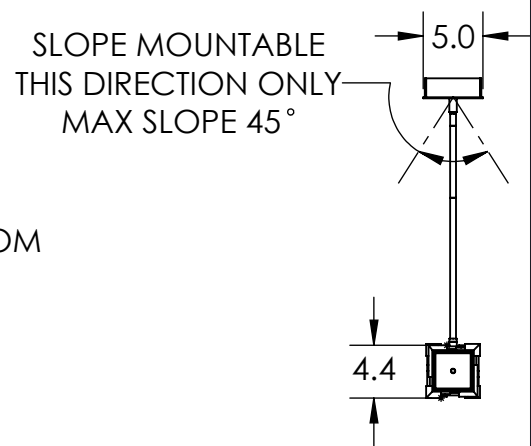

Collection: LEDGESTONE

Product #: PLB0056-67

All dimensions are shown in inches unless otherwise stated. Visit hammertonstudio.com for product options.

12/13/2022 ©

Mounting Packet: R	Weight(lbs.): 60	Electrical Type: LED	CCT: 2700/3000 K
UL Location: DRY	Elec. Qty: 16	Wattage: 42	Voltage: 120
Finish: SEE WEB SITE FOR OPTIONS	Source Lumens: Ambient: 2160	Down: 720	
Top Diffuser: N/A	Dimmable: Forward/Reverse Phase To 1%		
Bottom Diffuser: FROSTED ACRYLIC	CRI: 93+	Power Factor: >0.9	

All fixtures created by Hammerton are handcrafted by artisans. Dimensions may vary up to 7/8".

© Copyright 2021. All rights in design, detail or invention of this drawing are reserved as the property of Hammerton. Any imitation or adaptation without written consent is strictly prohibited.