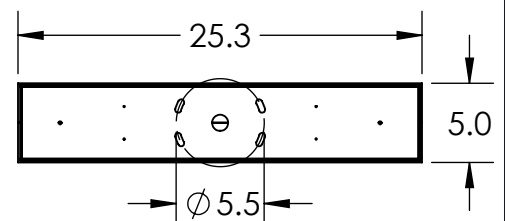

Canopy Mounting Detail

MOUNTS TO BUILDING STRUCTURE