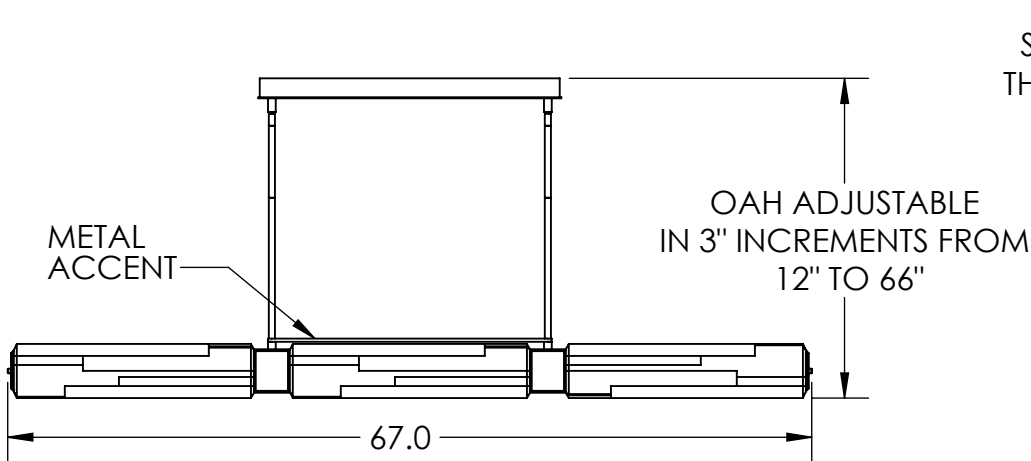

Collection: LEDGESTONE

Product #: PLB0056-67

All dimensions are shown in inches unless otherwise stated. Visit hammertonstudio.com for product options.

12/13/2022 ©

Mounting Packet: R	Weight(lbs.): 60	Electrical Type: LED	CCT: 2700/3000 K
UL Location: DRY	Elec. Qty: 16	Wattage: 42	Voltage: 120
Finish: SEE WEB SITE FOR OPTIONS	Source Lumens: Ambient: 2160	Down: 720	
Top Diffuser: N/A	Dimmable: Forward/Reverse Phase To 1%		
Bottom Diffuser: FROSTED ACRYLIC	CRI: 93+	Power Factor: >0.9	

All fixtures created by Hammerton are handcrafted by artisans. Dimensions may vary up to 7/8".

© Copyright 2021. All rights in design, detail or invention of this drawing are reserved as the property of Hammerton. Any imitation or adaptation without written consent is strictly prohibited.