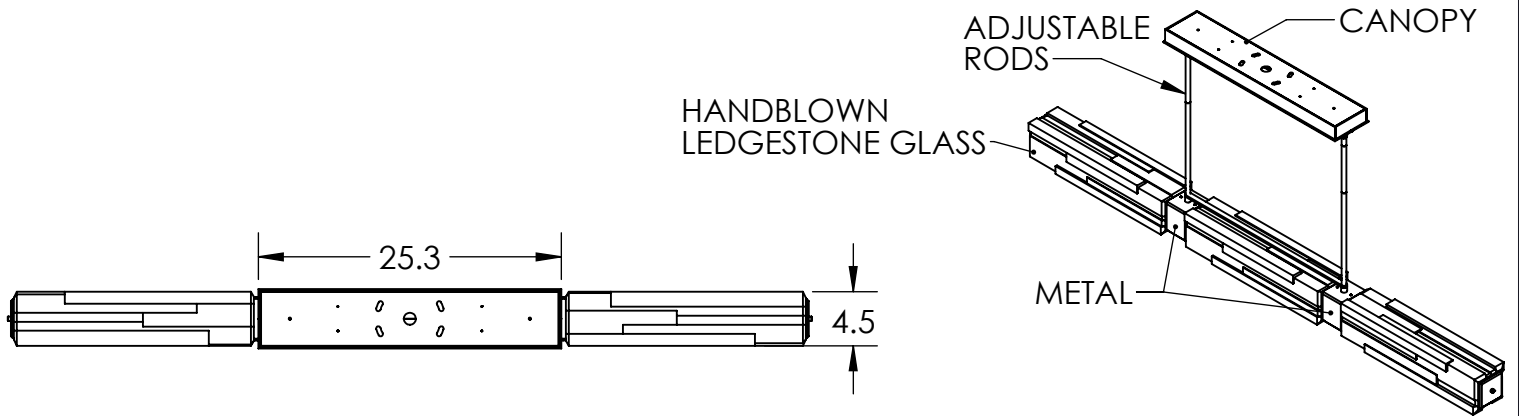

Collection: LEDGESTONE

Product #: PLB0056-67

All dimensions are shown in inches unless otherwise stated. Visit hammertonstudio.com for product options.

12/13/2022 ©

Mounting Packet: R	Weight(lbs.): 60	Electrical Type: LED	CCT: 2700/3000 K
UL Location: DRY	Elec. Qty: 16	Wattage: 42	Voltage: 120
Finish: SEE WEB SITE FOR OPTIONS	Source Lumens: Ambient: 2160	Down: 720	
Top Diffuser: N/A	Dimmable: Forward/Reverse Phase To 1%		
Bottom Diffuser: FROSTED ACRYLIC	CRI: 93+	Power Factor: >0.9	

All fixtures created by Hammerton are handcrafted by artisans. Dimensions may vary up to 7/8".

© Copyright 2021. All rights in design, detail or invention of this drawing are reserved as the property of Hammerton. Any imitation or adaptation without written consent is strictly prohibited.