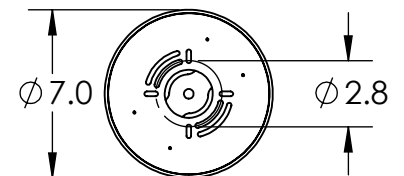

Collection: FIORI

Product #: PLB0071-BB

**DIMENSIONS OF THE FIXTURE MAY VARY BASED ON POSITION OF KNOTS**

This design employs both steel and aluminum. If a translucent finish is selected, both the artisan nature of our finish process and our use of mixed metals can result in differences in paint tones within an acceptable range.

All dimensions are shown in inches unless otherwise stated. Visit [hammertonstudio.com](http://hammertonstudio.com) for product options.

11/29/2021 (A)

Mounting Packet: T	Weight(lbs.): 35	Electrical Type: LED	CCT: 2700/3000 K
UL Location: DRY	Elec. Qty: 8	Wattage: 21	Voltage: 120
Finish: SEE WEB SITE FOR OPTIONS	Source Lumens: Ambient: 1440	Down: -----	
Top Diffuser: CLOSED GLASS	Dimmable: Forward/Reverse Phase To 1%		
Bottom Diffuser: CLOSED GLASS	CRI: 93+	Power Factor: >0.9	

Canopy Mounting Detail

All Hammerton fixtures are handcrafted by artisans. Subtle imperfections reflect the mark of the artisan and should be expected in any handcrafted product. Dimensions may vary up to 7/8".  
 © Copyright 2020. All rights in design, detail or invention of this drawing are reserved as the property of Hammerton. Any imitation or adaptation without written consent is strictly prohibited.