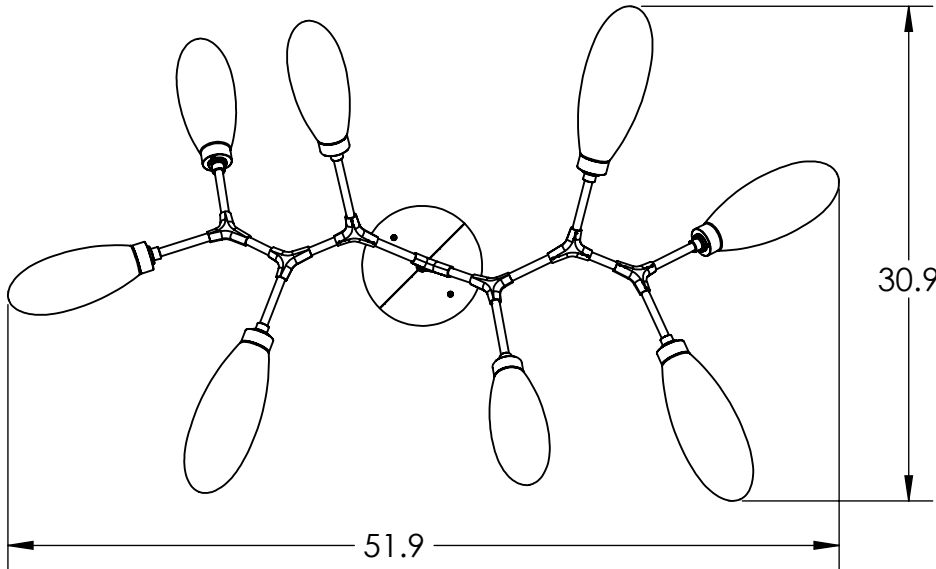

Collection: FIORI

Product #: PLB0071-BB

**DIMENSIONS OF THE FIXTURE MAY VARY BASED ON POSITION OF KNOTS**

This design employs both steel and aluminum. If a translucent finish is selected, both the artisan nature of our finish process and our use of mixed metals can result in differences in paint tones within an acceptable range.

All dimensions are shown in inches unless otherwise stated. Visit [hammertonstudio.com](http://hammertonstudio.com) for product options.

11/29/2021 (A)

Mounting Packet: T	Weight(lbs.): 35	Electrical Type: LED	CCT: 2700/3000 K
UL Location: DRY	Elec. Qty: 8	Wattage: 21	Voltage: 120
Finish: SEE WEB SITE FOR OPTIONS	Source Lumens: Ambient: 1440	Down: -----	
Top Diffuser: CLOSED GLASS	Dimmable: Forward/Reverse Phase To 1%		
Bottom Diffuser: CLOSED GLASS	CRI: 93+	Power Factor: >0.9	

Canopy Mounting Detail

All Hammerton fixtures are handcrafted by artisans. Subtle imperfections reflect the mark of the artisan and should be expected in any handcrafted product. Dimensions may vary up to 7/8".  
 © Copyright 2020. All rights in design, detail or invention of this drawing are reserved as the property of Hammerton. Any imitation or adaptation without written consent is strictly prohibited.