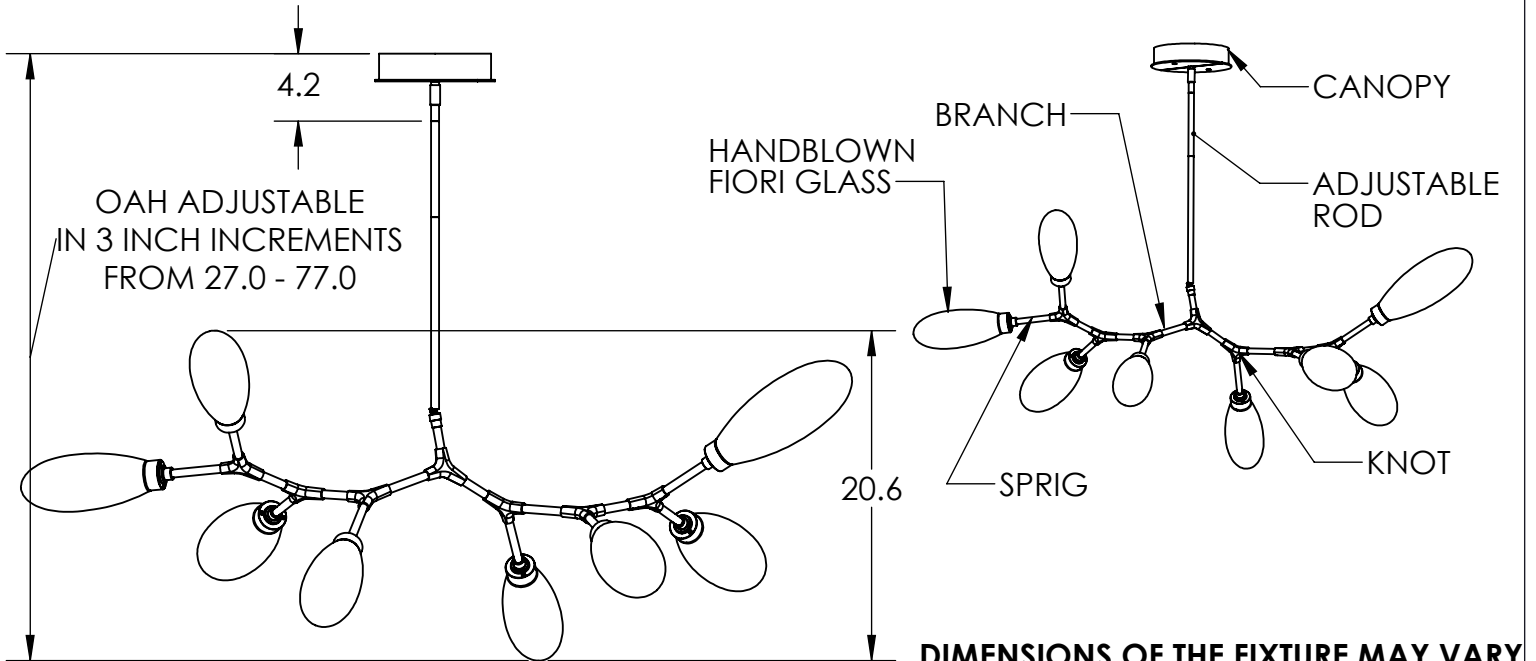

Collection: FIORI

Product #: PLB0071-BB

**DIMENSIONS OF THE FIXTURE MAY VARY BASED ON POSITION OF KNOTS**

This design employs both steel and aluminum. If a translucent finish is selected, both the artisan nature of our finish process and our use of mixed metals can result in differences in paint tones within an acceptable range.

All dimensions are shown in inches unless otherwise stated. Visit [hammertonstudio.com](http://hammertonstudio.com) for product options.

11/29/2021 (A)

Mounting Packet: T	Weight(lbs.): 35	Electrical Type: LED	CCT: 2700/3000 K
UL Location: DRY	Elec. Qty: 8	Wattage: 21	Voltage: 120
Finish: SEE WEB SITE FOR OPTIONS	Source Lumens: Ambient: 1440	Down: -----	
Top Diffuser: CLOSED GLASS	Dimmable: Forward/Reverse Phase To 1%		
Bottom Diffuser: CLOSED GLASS	CRI: 93+	Power Factor: >0.9	

Canopy Mounting Detail

All Hammerton fixtures are handcrafted by artisans. Subtle imperfections reflect the mark of the artisan and should be expected in any handcrafted product. Dimensions may vary up to 7/8".  
 © Copyright 2020. All rights in design, detail or invention of this drawing are reserved as the property of Hammerton. Any imitation or adaptation without written consent is strictly prohibited.