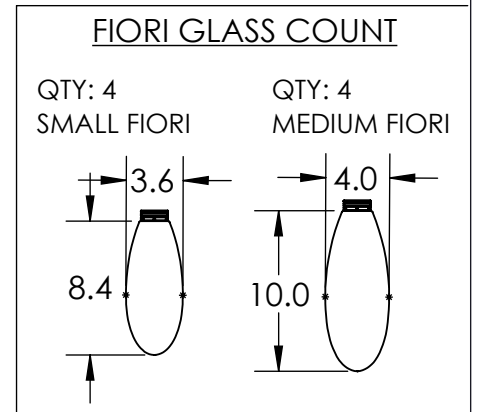

Collection: FIORI

Product #: PLB0071-BB

**DIMENSIONS OF THE FIXTURE MAY VARY BASED ON POSITION OF KNOTS**

This design employs both steel and aluminum. If a translucent finish is selected, both the artisan nature of our finish process and our use of mixed metals can result in differences in paint tones within an acceptable range.

All dimensions are shown in inches unless otherwise stated. Visit [hammertonstudio.com](http://hammertonstudio.com) for product options.

11/29/2021 (A)

Mounting Packet: T	Weight(lbs.): 35	Electrical Type: LED	CCT: 2700/3000 K
UL Location: DRY	Elec. Qty: 8	Wattage: 21	Voltage: 120
Finish: SEE WEB SITE FOR OPTIONS	Source Lumens: Ambient: 1440	Down: -----	
Top Diffuser: CLOSED GLASS	Dimmable: Forward/Reverse Phase To 1%		
Bottom Diffuser: CLOSED GLASS	CRI: 93+	Power Factor: >0.9	

Canopy Mounting Detail

All Hammerton fixtures are handcrafted by artisans. Subtle imperfections reflect the mark of the artisan and should be expected in any handcrafted product. Dimensions may vary up to 7/8".  
 © Copyright 2020. All rights in design, detail or invention of this drawing are reserved as the property of Hammerton. Any imitation or adaptation without written consent is strictly prohibited.