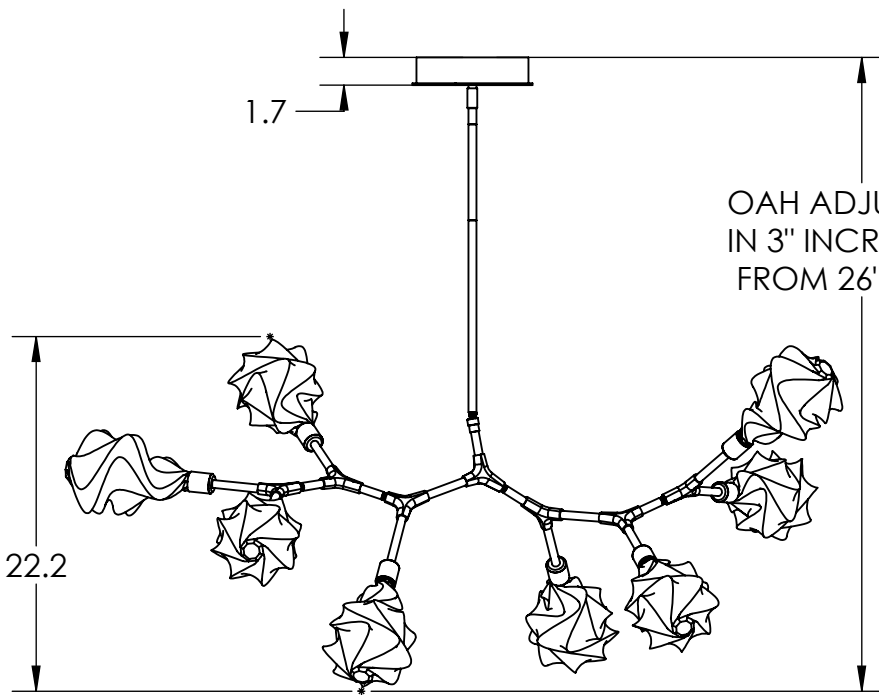

Collection: BLOSSOM

Product #: PLB0059-BB

DIMENSIONS OF THE FIXTURE MAY VARY BASED ON POSITION OF KNOTS

This design employs both steel and aluminum. If a translucent finish is selected, both the artisan nature of our finish process and our use of mixed metals can result in differences in paint tones within an acceptable range.

All dimensions are shown in inches unless otherwise stated. Visit hammeronstudio.com for product options.

11/29/2021 (A)

Mounting Packet: T	Weight(lbs.): 31	Electrical Type: LED	CCT: 2700/3000 K
UL Location: DRY	Elec. Qty: 8	Wattage: 21	Voltage: 120
Finish: SEE WEB SITE FOR OPTIONS	Source Lumens: Ambient: 1440	Down: -----	
Top Diffuser: CLOSED GLASS	Dimmable: Forward/Reverse Phase To 1%		
Bottom Diffuser: CLOSED GLASS	CRI: 93+	Power Factor: >0.9	

All fixtures created by Hammerton are handcrafted by artisans. Dimensions may vary up to 7/8".

© Copyright 2021. All rights in design, detail or invention of this drawing are reserved as the property of Hammerton. Any imitation or adaptation without written consent is strictly prohibited.