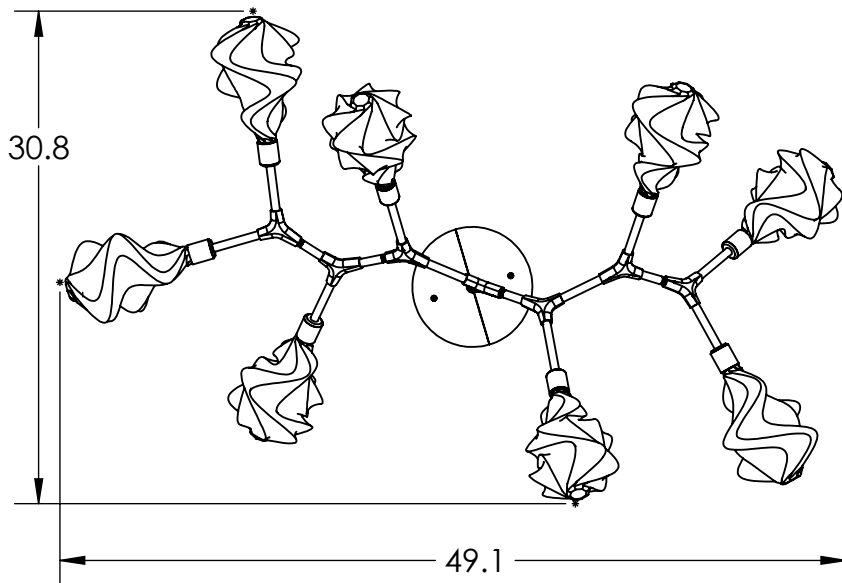

Collection: BLOSSOM

Product #: PLB0059-BB

DIMENSIONS OF THE FIXTURE MAY VARY BASED ON POSITION OF KNOTS

This design employs both steel and aluminum. If a translucent finish is selected, both the artisan nature of our finish process and our use of mixed metals can result in differences in paint tones within an acceptable range.

All dimensions are shown in inches unless otherwise stated. Visit hammeronstudio.com for product options.

11/29/2021 (A)

Mounting Packet: T	Weight(lbs.): 31	Electrical Type: LED	CCT: 2700/3000 K
UL Location: DRY	Elec. Qty: 8	Wattage: 21	Voltage: 120
Finish: SEE WEB SITE FOR OPTIONS	Source Lumens: Ambient: 1440	Down: -----	
Top Diffuser: CLOSED GLASS	Dimmable: Forward/Reverse Phase To 1%		
Bottom Diffuser: CLOSED GLASS	CRI: 93+	Power Factor: >0.9	

All fixtures created by Hammerton are handcrafted by artisans. Dimensions may vary up to 7/8".

© Copyright 2021. All rights in design, detail or invention of this drawing are reserved as the property of Hammerton. Any imitation or adaptation without written consent is strictly prohibited.