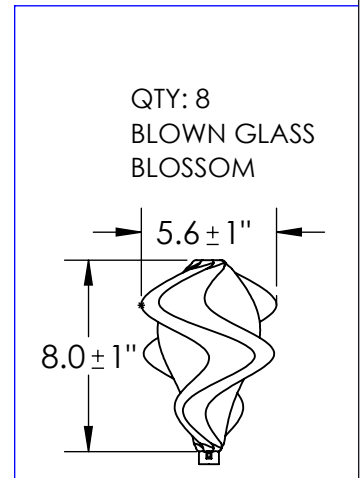

Collection: BLOSSOM

Product #: PLB0059-BB

DIMENSIONS OF THE FIXTURE MAY VARY BASED ON POSITION OF KNOTS

This design employs both steel and aluminum. If a translucent finish is selected, both the artisan nature of our finish process and our use of mixed metals can result in differences in paint tones within an acceptable range.

All dimensions are shown in inches unless otherwise stated. Visit hammeronstudio.com for product options.

11/29/2021 (A)

Mounting Packet: T	Weight(lbs.): 31	Electrical Type: LED	CCT: 2700/3000 K
UL Location: DRY	Elec. Qty: 8	Wattage: 21	Voltage: 120
Finish: SEE WEB SITE FOR OPTIONS	Source Lumens: Ambient: 1440	Down: -----	
Top Diffuser: CLOSED GLASS	Dimmable: Forward/Reverse Phase To 1%		
Bottom Diffuser: CLOSED GLASS	CRI: 93+	Power Factor: >0.9	

All fixtures created by Hammerton are handcrafted by artisans. Dimensions may vary up to 7/8".

© Copyright 2021. All rights in design, detail or invention of this drawing are reserved as the property of Hammerton. Any imitation or adaptation without written consent is strictly prohibited.