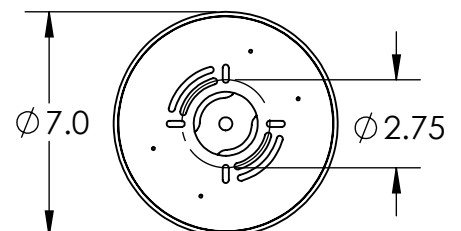

Canopy Mounting Detail

MOUNTS DIRECTLY TO J-BOX