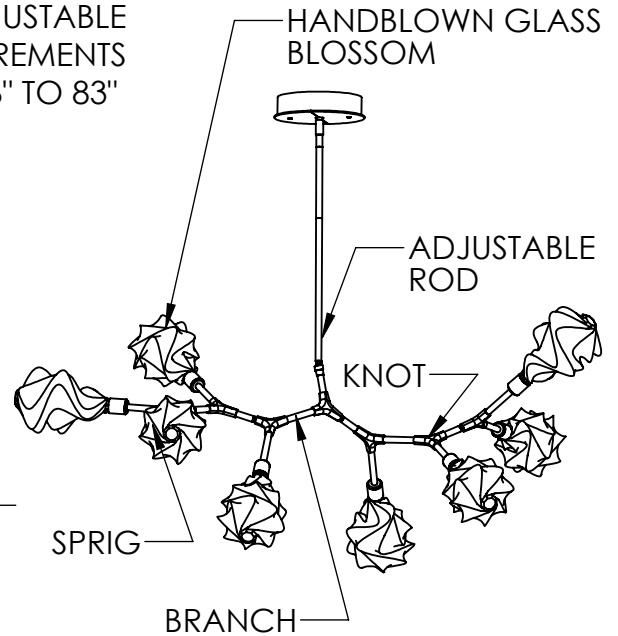

Collection: BLOSSOM

Product #: PLB0059-BB

DIMENSIONS OF THE FIXTURE MAY VARY BASED ON POSITION OF KNOTS

This design employs both steel and aluminum. If a translucent finish is selected, both the artisan nature of our finish process and our use of mixed metals can result in differences in paint tones within an acceptable range.

All dimensions are shown in inches unless otherwise stated. Visit hammeronstudio.com for product options.

11/29/2021 (A)

Mounting Packet: T	Weight(lbs.): 31	Electrical Type: LED	CCT: 2700/3000 K
UL Location: DRY	Elec. Qty: 8	Wattage: 21	Voltage: 120
Finish: SEE WEB SITE FOR OPTIONS	Source Lumens: Ambient: 1440	Down: -----	
Top Diffuser: CLOSED GLASS	Dimmable: Forward/Reverse Phase To 1%		
Bottom Diffuser: CLOSED GLASS	CRI: 93+	Power Factor: >0.9	

All fixtures created by Hammerton are handcrafted by artisans. Dimensions may vary up to 7/8".

© Copyright 2021. All rights in design, detail or invention of this drawing are reserved as the property of Hammerton. Any imitation or adaptation without written consent is strictly prohibited.