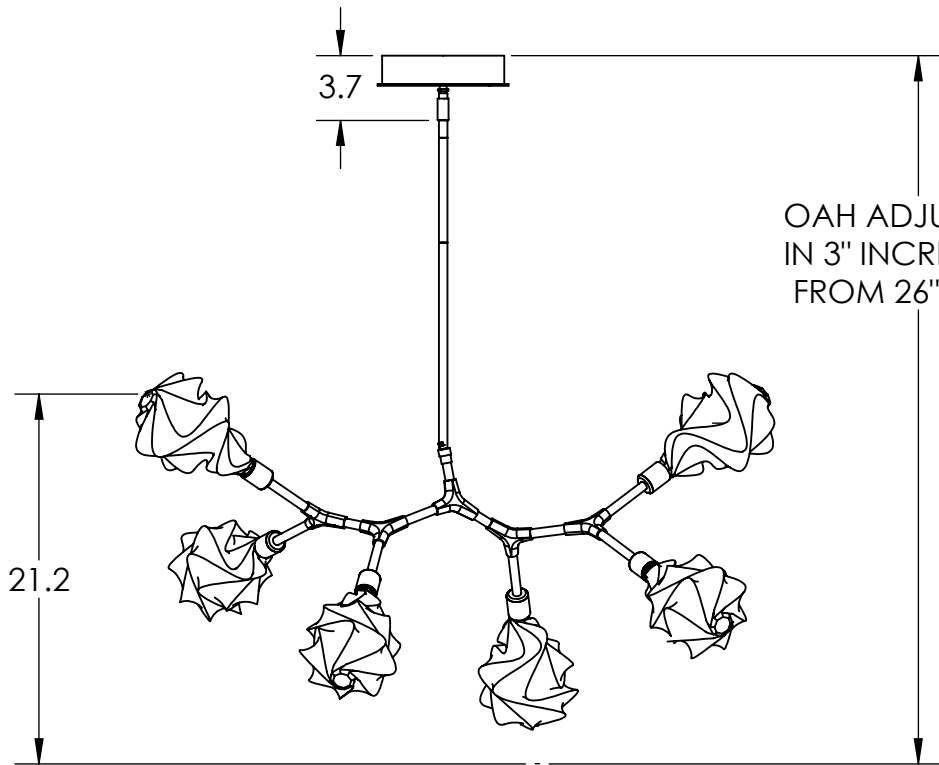

Collection: BLOSSOM

Product #: PLB0059-BA

DIMENSIONS OF THE FIXTURE MAY VARY BASED ON POSITION OF KNOTS

This design employs both steel and aluminum. If a translucent finish is selected, both the artisan nature of our finish process and our use of mixed metals can result in differences in paint tones within an acceptable range.

All dimensions are shown in inches unless otherwise stated. Visit hammertonstudio.com for product options.

11/29/2021 (A)

Mounting Packet: T	Weight(lbs.): 35	Electrical Type: LED	CCT: 2700/3000 K
UL Location: DRY	Elec. Qty: 6	Wattage: 16	Voltage: 120
Finish: SEE WEB SITE FOR OPTIONS	Source Lumens: Ambient:1080	Down:-----	
Top Diffuser: CLOSED GLASS	Dimmable: Forward/Reverse Phase To 1%		
Bottom Diffuser: CLOSED GLASS	CRI: 93+	Power Factor: >0.9	

All fixtures created by Hammerton are handcrafted by artisans. Dimensions may vary up to 7/8".

© Copyright 2019. All rights in design, detail or invention of this drawing are reserved as the property of Hammerton. Any imitation or adaptation without written consent is strictly prohibited.