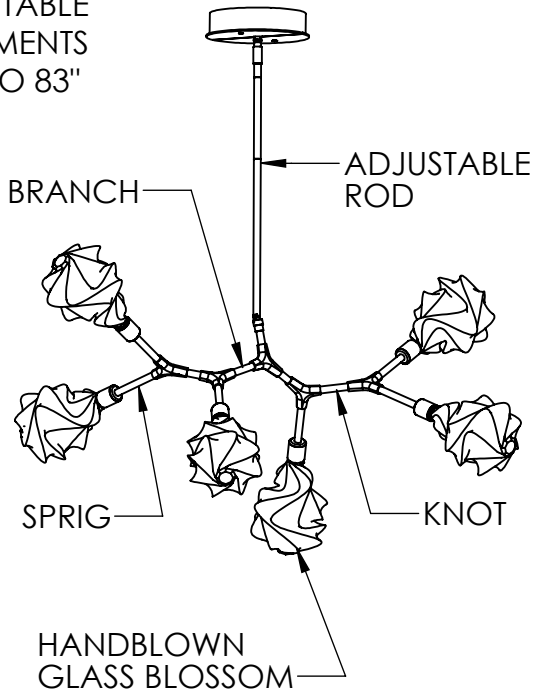

Collection: BLOSSOM

Product #: PLB0059-BA

DIMENSIONS OF THE FIXTURE MAY VARY BASED ON POSITION OF KNOTS

This design employs both steel and aluminum. If a translucent finish is selected, both the artisan nature of our finish process and our use of mixed metals can result in differences in paint tones within an acceptable range.

All dimensions are shown in inches unless otherwise stated. Visit hammertonstudio.com for product options.

11/29/2021 (A)

Mounting Packet: T	Weight(lbs.): 35	Electrical Type: LED	CCT: 2700/3000 K
UL Location: DRY	Elec. Qty: 6	Wattage: 16	Voltage: 120
Finish: SEE WEB SITE FOR OPTIONS	Source Lumens: Ambient:1080	Down:-----	
Top Diffuser: CLOSED GLASS	Dimmable: Forward/Reverse Phase To 1%		
Bottom Diffuser: CLOSED GLASS	CRI: 93+	Power Factor: >0.9	

All fixtures created by Hammerton are handcrafted by artisans. Dimensions may vary up to 7/8".

© Copyright 2019. All rights in design, detail or invention of this drawing are reserved as the property of Hammerton. Any imitation or adaptation without written consent is strictly prohibited.