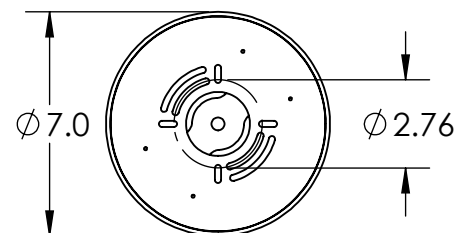

Canopy Mounting Detail

MOUNTS DIRECTLY TO J-BOX