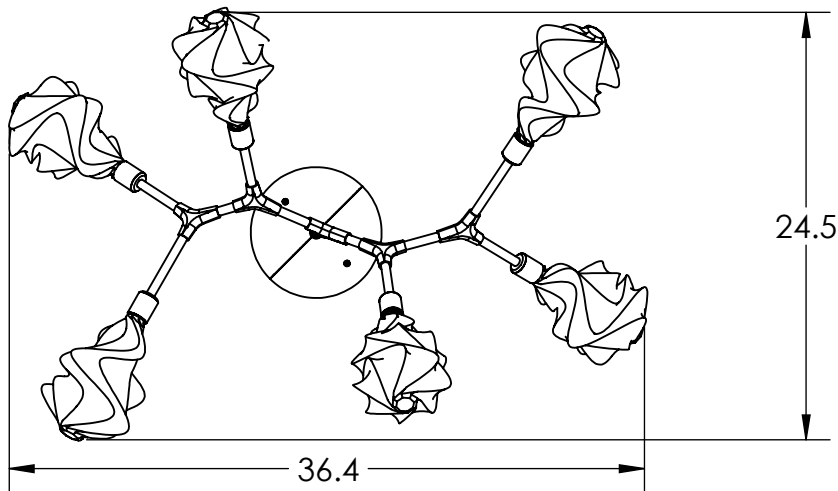

Collection: BLOSSOM

Product #: PLB0059-BA

DIMENSIONS OF THE FIXTURE MAY VARY BASED ON POSITION OF KNOTS

This design employs both steel and aluminum. If a translucent finish is selected, both the artisan nature of our finish process and our use of mixed metals can result in differences in paint tones within an acceptable range.

All dimensions are shown in inches unless otherwise stated. Visit hammertonstudio.com for product options.

11/29/2021 (A)

Mounting Packet: T	Weight(lbs.): 35	Electrical Type: LED	CCT: 2700/3000 K
UL Location: DRY	Elec. Qty: 6	Wattage: 16	Voltage: 120
Finish: SEE WEB SITE FOR OPTIONS	Source Lumens: Ambient:1080	Down:-----	
Top Diffuser: CLOSED GLASS	Dimmable: Forward/Reverse Phase To 1%		
Bottom Diffuser: CLOSED GLASS	CRI: 93+	Power Factor: >0.9	

All fixtures created by Hammerton are handcrafted by artisans. Dimensions may vary up to 7/8".

© Copyright 2019. All rights in design, detail or invention of this drawing are reserved as the property of Hammerton. Any imitation or adaptation without written consent is strictly prohibited.