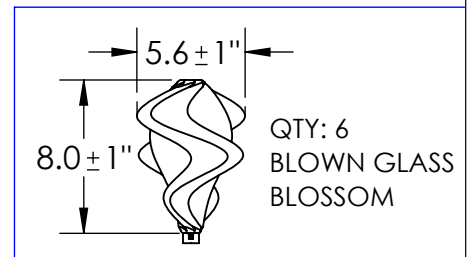

Collection: BLOSSOM

Product #: PLB0059-BA

DIMENSIONS OF THE FIXTURE MAY VARY BASED ON POSITION OF KNOTS

This design employs both steel and aluminum. If a translucent finish is selected, both the artisan nature of our finish process and our use of mixed metals can result in differences in paint tones within an acceptable range.

All dimensions are shown in inches unless otherwise stated. Visit hammertonstudio.com for product options.

11/29/2021 (A)

Mounting Packet: T	Weight(lbs.): 35	Electrical Type: LED	CCT: 2700/3000 K
UL Location: DRY	Elec. Qty: 6	Wattage: 16	Voltage: 120
Finish: SEE WEB SITE FOR OPTIONS	Source Lumens: Ambient:1080	Down:-----	
Top Diffuser: CLOSED GLASS	Dimmable: Forward/Reverse Phase To 1%		
Bottom Diffuser: CLOSED GLASS	CRI: 93+	Power Factor: >0.9	

All fixtures created by Hammerton are handcrafted by artisans. Dimensions may vary up to 7/8".

© Copyright 2019. All rights in design, detail or invention of this drawing are reserved as the property of Hammerton. Any imitation or adaptation without written consent is strictly prohibited.