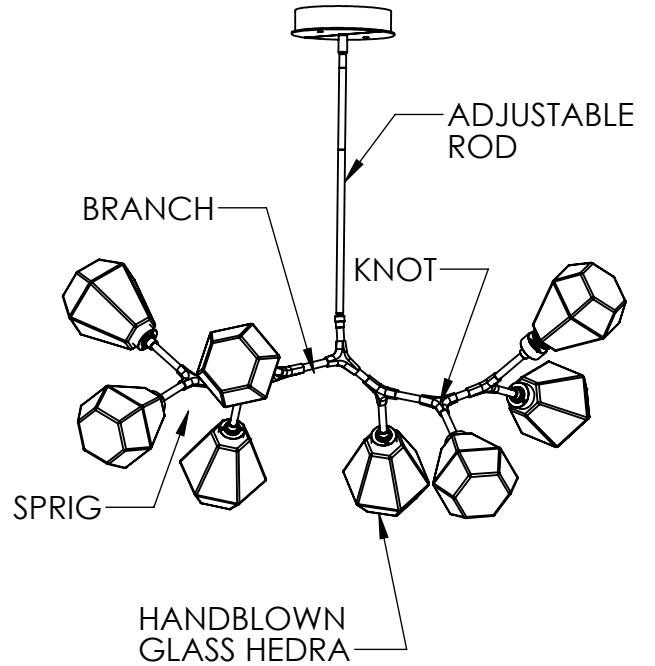

Collection: HEDRA

Product #: PLB0045-BB

**DIMENSIONS OF THE FIXTURE MAY VARY
BASED ON POSITION OF KNOTS**

This design employs both steel and aluminum. If a translucent finish is selected, both the artisan nature of our finish process and our use of mixed metals can result in differences in paint tones within an acceptable range.

All dimensions are shown in inches unless otherwise stated. Visit hammertonstudio.com for product options.

Mounting Packet: T	Weight(lbs.): 34	Electrical Type: LED	CCT: 2700/3000 K
UL Location: DRY	Elec. Qty: 8	Wattage: 21	Voltage: 120
Finish: SEE WEB SITE FOR OPTIONS	Source Lumens: Ambient: 1440	Down: ----	
Top Diffuser: CLOSED GLASS	Dimmable: Forward/Reverse Phase To 1%		
Bottom Diffuser: CLOSED GLASS	CRI: 93+	Power Factor: >0.9	

All fixtures created by Hammerton are handcrafted by artisans. Dimensions may vary up to 7/8".

© Copyright 2021. All rights in design, detail or invention of this drawing are reserved as the property of Hammerton. Any imitation or adaptation without written consent is strictly prohibited.