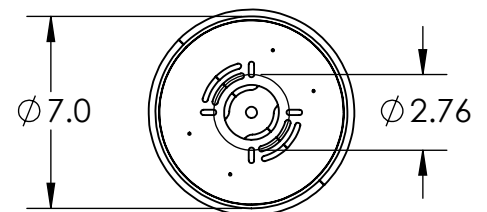

MOUNTS DIRECTLY TO J-BOX