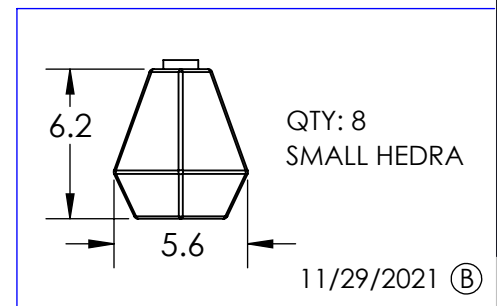

Collection: HEDRA

Product #: PLB0045-BB

**DIMENSIONS OF THE FIXTURE MAY VARY
BASED ON POSITION OF KNOTS**

This design employs both steel and aluminum. If a translucent finish is selected, both the artisan nature of our finish process and our use of mixed metals can result in differences in paint tones within an acceptable range.

All dimensions are shown in inches unless otherwise stated. Visit hammertonstudio.com for product options.

Mounting Packet: T	Weight(lbs.): 34	Electrical Type: LED	CCT: 2700/3000 K
UL Location: DRY	Elec. Qty: 8	Wattage: 21	Voltage: 120
Finish: SEE WEB SITE FOR OPTIONS	Source Lumens: Ambient: 1440	Down: ----	
Top Diffuser: CLOSED GLASS	Dimmable: Forward/Reverse Phase To 1%		
Bottom Diffuser: CLOSED GLASS	CRI: 93+	Power Factor: >0.9	

All fixtures created by Hammerton are handcrafted by artisans. Dimensions may vary up to 7/8".

© Copyright 2021. All rights in design, detail or invention of this drawing are reserved as the property of Hammerton. Any imitation or adaptation without written consent is strictly prohibited.