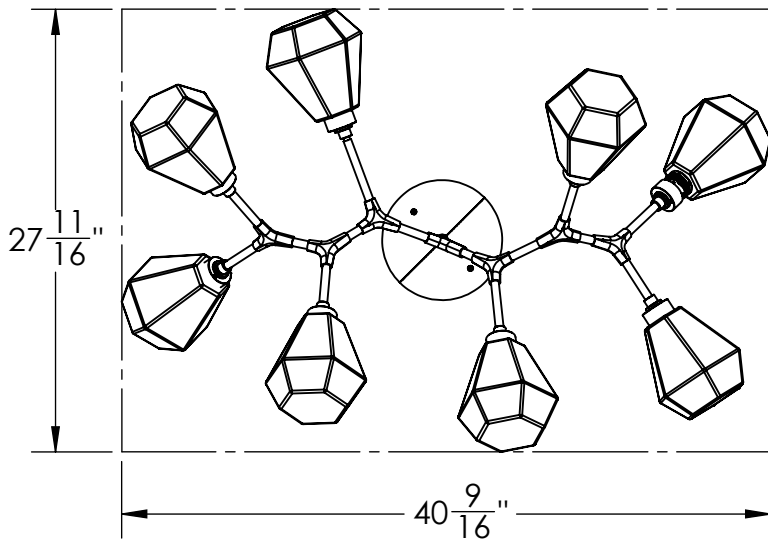

Collection: HEDRA

Product #: PLB0045-BB

**DIMENSIONS OF THE FIXTURE MAY VARY
BASED ON POSITION OF KNOTS**

This design employs both steel and aluminum. If a translucent finish is selected, both the artisan nature of our finish process and our use of mixed metals can result in differences in paint tones within an acceptable range.

All dimensions are shown in inches unless otherwise stated. Visit hammertonstudio.com for product options.

Mounting Packet: T	Weight(lbs.): 34	Electrical Type: LED	CCT: 2700/3000 K
UL Location: DRY	Elec. Qty: 8	Wattage: 21	Voltage: 120
Finish: SEE WEB SITE FOR OPTIONS	Source Lumens: Ambient: 1440	Down: ----	
Top Diffuser: CLOSED GLASS	Dimmable: Forward/Reverse Phase To 1%		
Bottom Diffuser: CLOSED GLASS	CRI: 93+	Power Factor: >0.9	

All fixtures created by Hammerton are handcrafted by artisans. Dimensions may vary up to 7/8".

© Copyright 2021. All rights in design, detail or invention of this drawing are reserved as the property of Hammerton. Any imitation or adaptation without written consent is strictly prohibited.