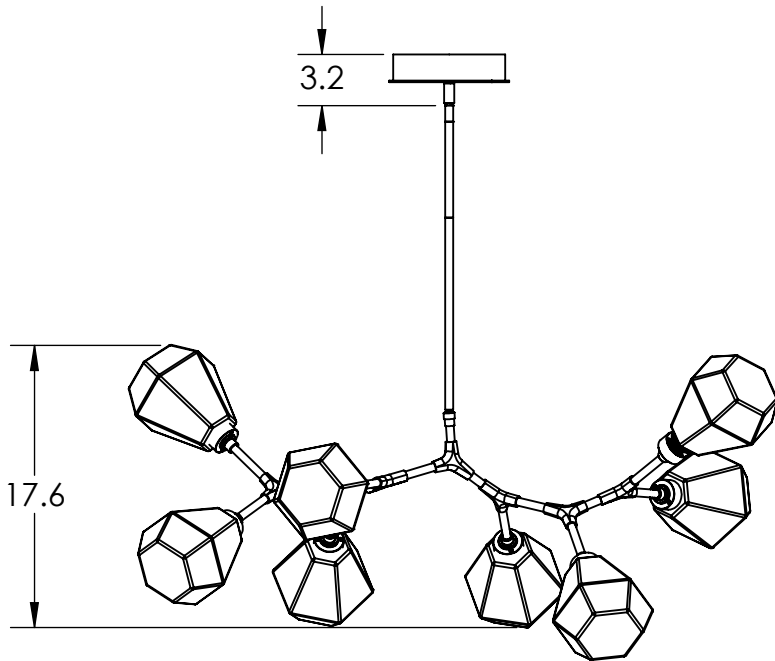

Collection: HEDRA

Product #: PLB0045-BB

**DIMENSIONS OF THE FIXTURE MAY VARY
BASED ON POSITION OF KNOTS**

This design employs both steel and aluminum. If a translucent finish is selected, both the artisan nature of our finish process and our use of mixed metals can result in differences in paint tones within an acceptable range.

All dimensions are shown in inches unless otherwise stated. Visit hammertonstudio.com for product options.

Mounting Packet: T	Weight(lbs.): 34	Electrical Type: LED	CCT: 2700/3000 K
UL Location: DRY	Elec. Qty: 8	Wattage: 21	Voltage: 120
Finish: SEE WEB SITE FOR OPTIONS	Source Lumens: Ambient: 1440	Down: ----	
Top Diffuser: CLOSED GLASS	Dimmable: Forward/Reverse Phase To 1%		
Bottom Diffuser: CLOSED GLASS	CRI: 93+	Power Factor: >0.9	

All fixtures created by Hammerton are handcrafted by artisans. Dimensions may vary up to 7/8".

© Copyright 2021. All rights in design, detail or invention of this drawing are reserved as the property of Hammerton. Any imitation or adaptation without written consent is strictly prohibited.