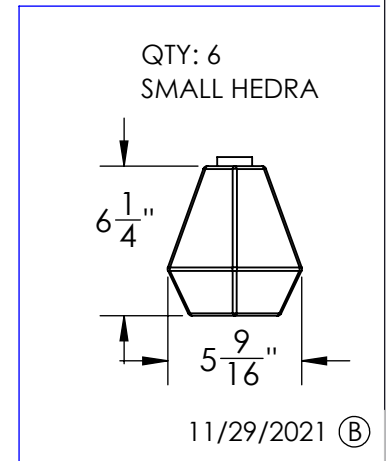

Collection: HEDRA

Product #: PLB0045-BA

**DIMENSIONS OF THE FIXTURE MAY VARY  
BASED ON POSITION OF KNOTS**

This design employs both steel and aluminum. If a translucent finish is selected, both the artisan nature of our finish process and our use of mixed metals can result in differences in paint tones within an acceptable range.

All dimensions are shown in inches unless otherwise stated. Visit [hammertonstudio.com](http://hammertonstudio.com) for product options.

Mounting Packet: T	Weight(lbs.): 28	Electrical Type: LED	CCT: 2700/3000 K
UL Location: DRY	Elec. Qty: 6	Wattage: 16	Voltage: 120
Finish: SEE WEB SITE FOR OPTIONS	Source Lumens: Ambient:1080	Down:-----	
Top Diffuser: CLOSED GLASS	Dimmable: Forward/Reverse Phase To 1%		
Bottom Diffuser: CLOSED GLASS	CRI: 93+	Power Factor: >0.9	

Canopy Mounting Detail

All fixtures created by Hammerton are handcrafted by artisans. Dimensions may vary up to 7/8".

© Copyright 2021. All rights in design, detail or invention of this drawing are reserved as the property of Hammerton. Any imitation or adaptation without written consent is strictly prohibited.