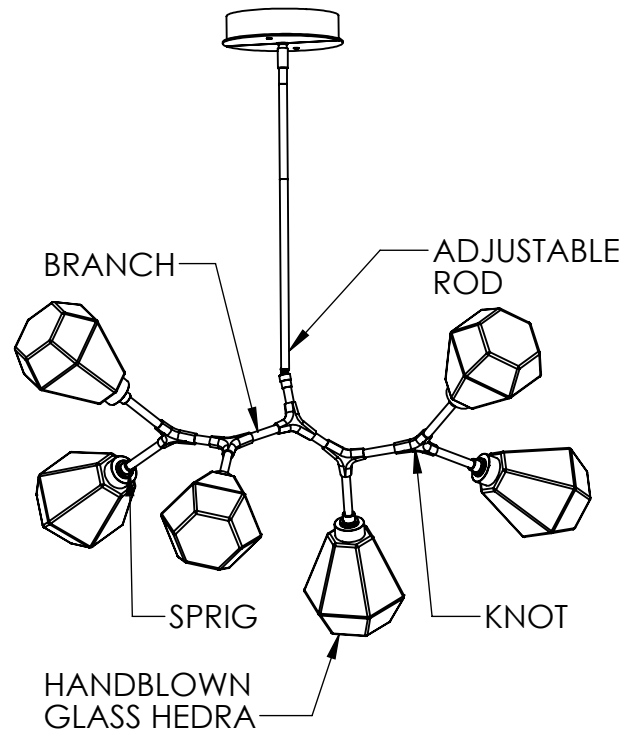

Collection: HEDRA

Product #: PLB0045-BA

**DIMENSIONS OF THE FIXTURE MAY VARY  
BASED ON POSITION OF KNOTS**

This design employs both steel and aluminum. If a translucent finish is selected, both the artisan nature of our finish process and our use of mixed metals can result in differences in paint tones within an acceptable range.

All dimensions are shown in inches unless otherwise stated. Visit [hammertonstudio.com](http://hammertonstudio.com) for product options.

Mounting Packet: T	Weight(lbs.): 28	Electrical Type: LED	CCT: 2700/3000 K
UL Location: DRY	Elec. Qty: 6	Wattage: 16	Voltage: 120
Finish: SEE WEB SITE FOR OPTIONS	Source Lumens: Ambient:1080	Down:-----	
Top Diffuser: CLOSED GLASS	Dimmable: Forward/Reverse Phase To 1%		
Bottom Diffuser: CLOSED GLASS	CRI: 93+	Power Factor: >0.9	

Canopy Mounting Detail

All fixtures created by Hammerton are handcrafted by artisans. Dimensions may vary up to 7/8".

© Copyright 2021. All rights in design, detail or invention of this drawing are reserved as the property of Hammerton. Any imitation or adaptation without written consent is strictly prohibited.