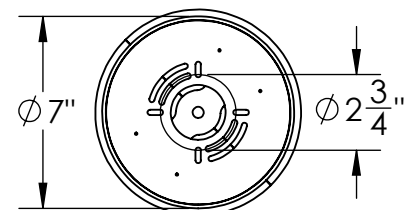

Collection: HEDRA

Product #: PLB0045-BA

**DIMENSIONS OF THE FIXTURE MAY VARY  
BASED ON POSITION OF KNOTS**

This design employs both steel and aluminum. If a translucent finish is selected, both the artisan nature of our finish process and our use of mixed metals can result in differences in paint tones within an acceptable range.

All dimensions are shown in inches unless otherwise stated. Visit [hammertonstudio.com](http://hammertonstudio.com) for product options.

Mounting Packet: T	Weight(lbs.): 28	Electrical Type: LED	CCT: 2700/3000 K
UL Location: DRY	Elec. Qty: 6	Wattage: 16	Voltage: 120
Finish: SEE WEB SITE FOR OPTIONS	Source Lumens: Ambient:1080	Down:-----	
Top Diffuser: CLOSED GLASS	Dimmable: Forward/Reverse Phase To 1%		
Bottom Diffuser: CLOSED GLASS	CRI: 93+	Power Factor: >0.9	

Canopy Mounting Detail

All fixtures created by Hammerton are handcrafted by artisans. Dimensions may vary up to 7/8".

© Copyright 2021. All rights in design, detail or invention of this drawing are reserved as the property of Hammerton. Any imitation or adaptation without written consent is strictly prohibited.