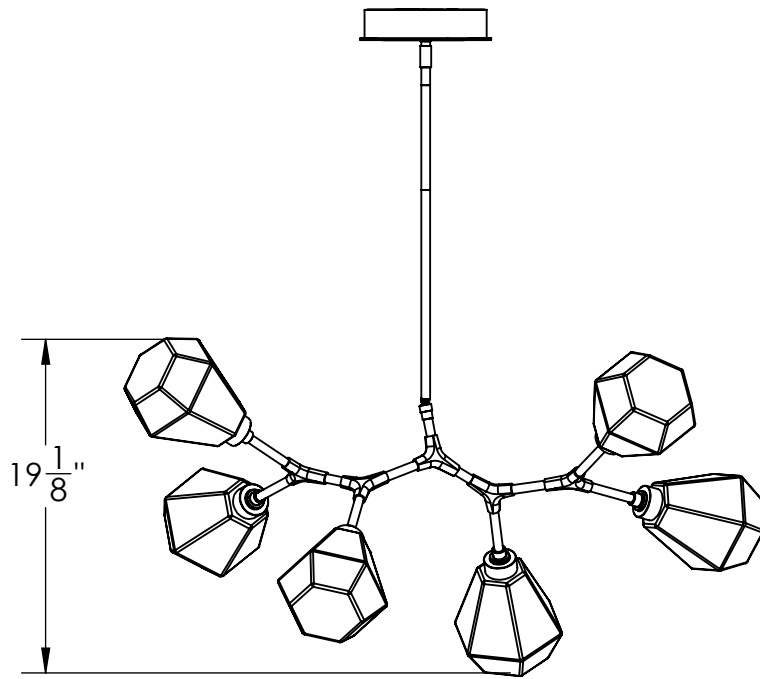

Collection: HEDRA

Product #: PLB0045-BA

**DIMENSIONS OF THE FIXTURE MAY VARY  
BASED ON POSITION OF KNOTS**

This design employs both steel and aluminum. If a translucent finish is selected, both the artisan nature of our finish process and our use of mixed metals can result in differences in paint tones within an acceptable range.

All dimensions are shown in inches unless otherwise stated. Visit [hammertonstudio.com](http://hammertonstudio.com) for product options.

Mounting Packet: T	Weight(lbs.): 28	Electrical Type: LED	CCT: 2700/3000 K
UL Location: DRY	Elec. Qty: 6	Wattage: 16	Voltage: 120
Finish: SEE WEB SITE FOR OPTIONS	Source Lumens: Ambient:1080	Down:-----	
Top Diffuser: CLOSED GLASS	Dimmable: Forward/Reverse Phase To 1%		
Bottom Diffuser: CLOSED GLASS	CRI: 93+	Power Factor: >0.9	

Canopy Mounting Detail

All fixtures created by Hammerton are handcrafted by artisans. Dimensions may vary up to 7/8".

© Copyright 2021. All rights in design, detail or invention of this drawing are reserved as the property of Hammerton. Any imitation or adaptation without written consent is strictly prohibited.