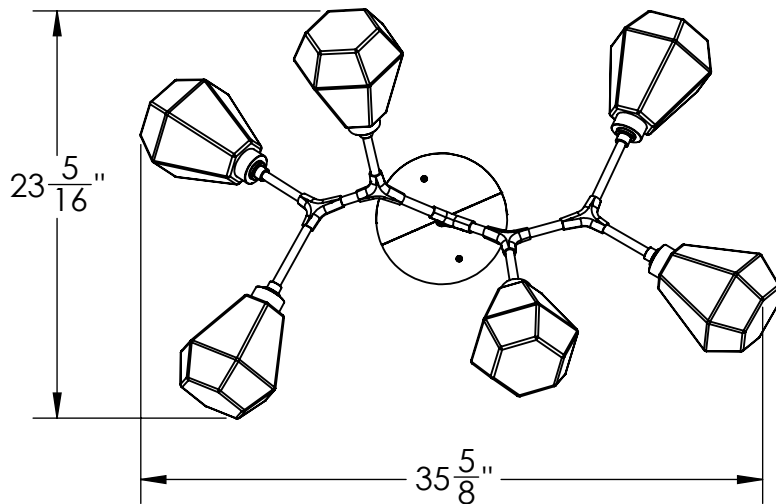

Collection: HEDRA

Product #: PLB0045-BA

**DIMENSIONS OF THE FIXTURE MAY VARY  
BASED ON POSITION OF KNOTS**

This design employs both steel and aluminum. If a translucent finish is selected, both the artisan nature of our finish process and our use of mixed metals can result in differences in paint tones within an acceptable range.

All dimensions are shown in inches unless otherwise stated. Visit [hammertonstudio.com](http://hammertonstudio.com) for product options.

Mounting Packet: T	Weight(lbs.): 28	Electrical Type: LED	CCT: 2700/3000 K
UL Location: DRY	Elec. Qty: 6	Wattage: 16	Voltage: 120
Finish: SEE WEB SITE FOR OPTIONS	Source Lumens: Ambient:1080	Down:-----	
Top Diffuser: CLOSED GLASS	Dimmable: Forward/Reverse Phase To 1%		
Bottom Diffuser: CLOSED GLASS	CRI: 93+	Power Factor: >0.9	

Canopy Mounting Detail

All fixtures created by Hammerton are handcrafted by artisans. Dimensions may vary up to 7/8".

© Copyright 2021. All rights in design, detail or invention of this drawing are reserved as the property of Hammerton. Any imitation or adaptation without written consent is strictly prohibited.