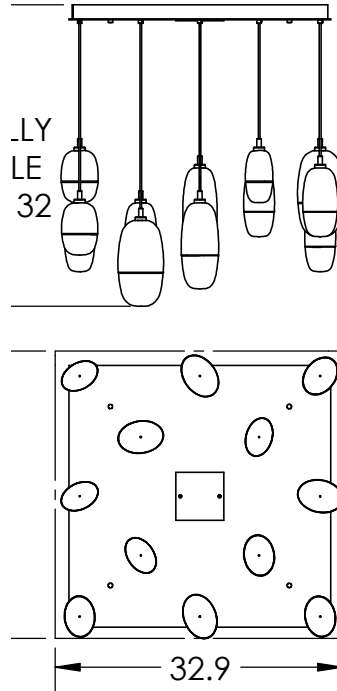

All dimensions are shown in inches unless otherwise stated.

PRODUCT DESCRIPTION

A versatile lighting solution ideal for a wide range of contemporary and modern spaces, this square multi-port design features 12 Pebble pendants suspended from a square canopy. Offered in 2,700k and 3,000K CCT and a selection of finishes.

Mounting Method: Mounts to Building Structure

PRODUCT SPECIFICATION

Construction: Aluminum Body, Cast Glass and Braided Cord

Finish Options: BB CS FB GB GP MB BS NB

Glass Options: Clear Cast Glass

Suspension Method: Ceiling

Weight (lbs.): 116

UL Rating: Indoor/Dry

Top Diffuser: Closed Metal

Bottom Diffuser: Closed Glass

Light Source: LED

Electrical Qty: 12

Wattage (Watts): 63

Voltage (Volts): 120

All Hammerton fixtures are handcrafted by artisans. Subtle imperfections reflect the mark of the artisan and should be expected in any handcrafted product. Dimensions may vary up to 7/8".

Rev (A) 1/13/2022