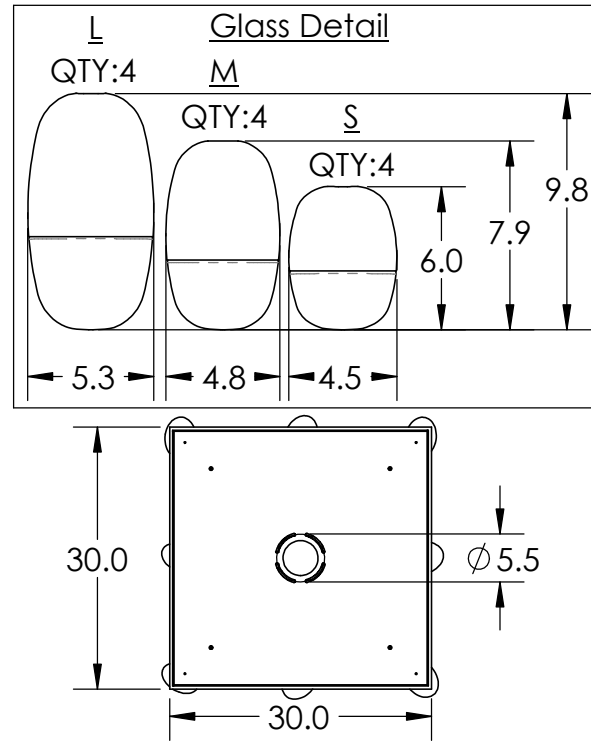

All dimensions are shown in inches unless otherwise stated.

PRODUCT DESCRIPTION

A versatile lighting solution ideal for a wide range of contemporary and modern spaces, this square multi-port design features 12 Pebble pendants suspended from a square canopy. Offered in 2,700k and 3,000K CCT and a selection of finishes.

Mounting Method: Mounts to Building Structure

PRODUCT SPECIFICATION

Construction: Aluminum Body, Cast Glass and Braided Cord

Finish Options: BB CS FB GB GP MB BS NB

Glass Options: Clear Cast Glass

Suspension Method: Ceiling

Weight (lbs.): 116

UL Rating: Indoor/Dry

Top Diffuser: Closed Metal

Bottom Diffuser: Closed Glass

Light Source: LED

Electrical Qty: 12

Wattage (Watts): 63

Voltage (Volts): 120

All Hammerton fixtures are handcrafted by artisans. Subtle imperfections reflect the mark of the artisan and should be expected in any handcrafted product. Dimensions may vary up to 7/8".

Rev (A) 1/13/2022