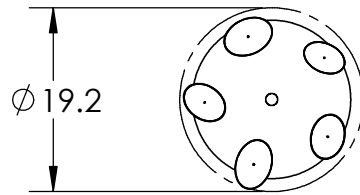

All dimensions are shown in inches unless otherwise stated.

Mounting Method: J-BOX Ceiling Mount

PRODUCT DESCRIPTION

A versatile lighting solution ideal for a wide range of contemporary and modern spaces, this round multi-port design features 5 Pebble pendants suspended from a round canopy. Offered in 2,700k and 3,000K CCT and a selection of metallic finishes.

PRODUCT SPECIFICATION

Construction: Aluminum Body, Cast Glass and Braided Cord

Finish Options: BB CS FB GB GP MB BS NB

Glass Options: Clear Cast Glass

Suspension Method: Ceiling Mount

Weight(lbs.): 34

UL Rating: Indoor/Dry

Top Diffuser: Closed Metal

Bottom Diffuser: Closed Glass

Light Source: LED

Electrical Qty: 5

Wattage (Watts):26

Voltage (Volts): 120

Source Lumens: 2101

Dimming: Forward/Reverse Phase