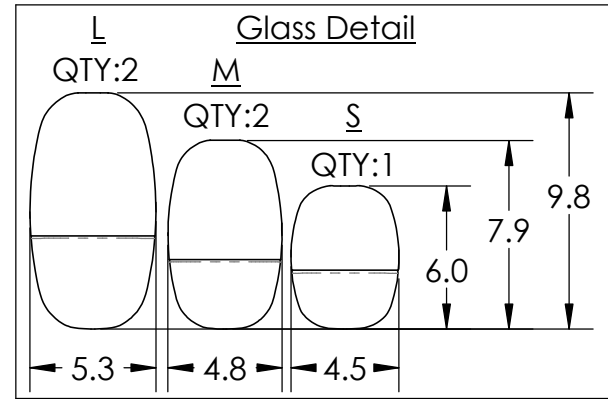

All dimensions are shown in inches unless otherwise stated.

Mounting Method: J-BOX Ceiling Mount

PRODUCT DESCRIPTION

A versatile lighting solution ideal for a wide range of contemporary and modern spaces, this round multi-port design features 5 Pebble pendants suspended from a round canopy. Offered in 2,700k and 3,000K CCT and a selection of metallic finishes.

PRODUCT SPECIFICATION

Construction: Aluminum Body, Cast Glass and Braided Cord

Finish Options: BB CS FB GB GP MB BS NB

Glass Options: Clear Cast Glass

Suspension Method: Ceiling Mount

Weight(lbs.): 34

UL Rating: Indoor/Dry

Top Diffuser: Closed Metal

Bottom Diffuser: Closed Glass

Light Source: LED

Electrical Qty: 5

Wattage (Watts):26

Voltage (Volts): 120

Source Lumens: 2101

Dimming: Forward/Reverse Phase

This product may use mixed materials (steel and aluminum) in its construction. Transparent finishes may vary between steel and aluminum.

All Hammerton fixtures are handcrafted by artisans. Subtle imperfections reflect the mark of the artisan and should be expected in any handcrafted product. Dimensions may vary up to 7/8".