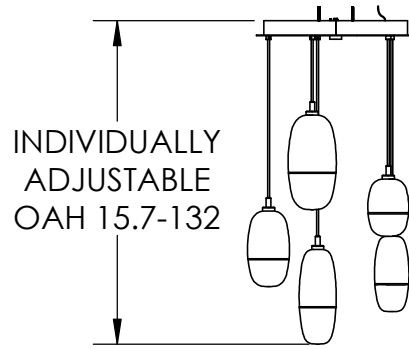

All dimensions are shown in inches unless otherwise stated.

Mounting Method: J-BOX Ceiling Mount

PRODUCT DESCRIPTION

A versatile lighting solution ideal for a wide range of contemporary and modern spaces, this round multi-port design features 5 Pebble pendants suspended from a round canopy. Offered in 2,700k and 3,000K CCT and a selection of metallic finishes.

PRODUCT SPECIFICATION

Construction: Aluminum Body, Cast Glass and Braided Cord

Finish Options: BB CS FB GB GP MB BS NB

Glass Options: Clear Cast Glass

Suspension Method: Ceiling Mount

Weight(lbs.): 34

UL Rating: Indoor/Dry

Top Diffuser: Closed Metal

Bottom Diffuser: Closed Glass

Light Source: LED

Electrical Qty: 5

Wattage (Watts):26

Voltage (Volts): 120

Source Lumens: 2101

Dimming: Forward/Reverse Phase

This product may use mixed materials (steel and aluminum) in its construction. Transparent finishes may vary between steel and aluminum.

All Hammerton fixtures are handcrafted by artisans. Subtle imperfections reflect the mark of the artisan and should be expected in any handcrafted product. Dimensions may vary up to 7/8".