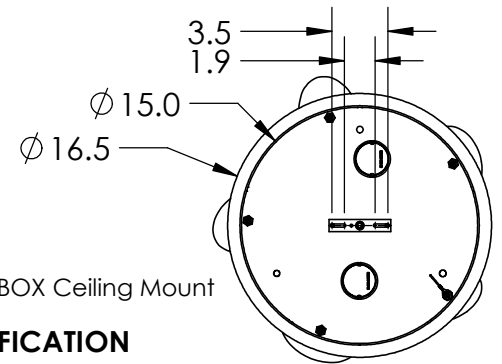

All dimensions are shown in inches unless otherwise stated.

Mounting Method: J-BOX Ceiling Mount

PRODUCT DESCRIPTION

A versatile lighting solution ideal for a wide range of contemporary and modern spaces, this round multi-port design features 5 Pebble pendants suspended from a round canopy. Offered in 2,700k and 3,000K CCT and a selection of metallic finishes.

PRODUCT SPECIFICATION

Construction: Aluminum Body, Cast Glass and Braided Cord

Finish Options: BB CS FB GB GP MB BS NB

Glass Options: Clear Cast Glass

Suspension Method: Ceiling Mount

Weight(lbs.): 34

UL Rating: Indoor/Dry

Top Diffuser: Closed Metal

Bottom Diffuser: Closed Glass

Light Source: LED

Electrical Qty: 5

Wattage (Watts):26

Voltage (Volts): 120

Source Lumens: 2101

Dimming: Forward/Reverse Phase

This product may use mixed materials (steel and aluminum) in its construction. Transparent finishes may vary between steel and aluminum.

All Hammerton fixtures are handcrafted by artisans. Subtle imperfections reflect the mark of the artisan and should be expected in any handcrafted product. Dimensions may vary up to 7/8".