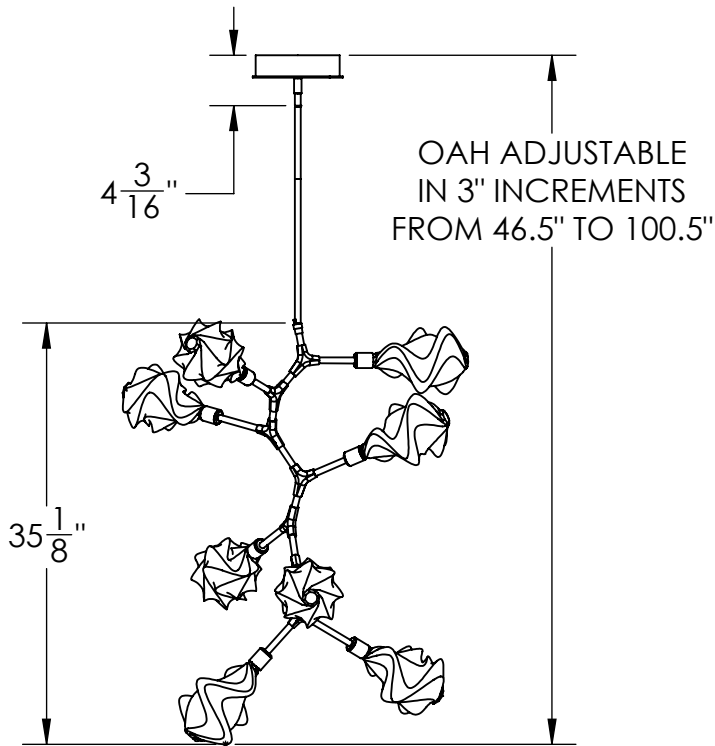

Collection: BLOSSOM

Product #: CHB0059-VB

**DIMENSIONS OF FIXTURE MAY VARY
BASED ON POSITION
OF BRANCH ARMS**

This design employs both steel and aluminum. If a translucent finish is selected, both the artisan nature of our finish process and our use of mixed metals can result in differences in paint tones within an acceptable range.

All dimensions are shown in inches unless otherwise stated.
Visit hammertonstudio.com for product options.

11/8/2021 (A)

Mounting Packet: T	Weight(lbs.): 35	Electrical Type: LED	CCT: 2700/3000 K
UL Location: DRY	Elec. Qty: 8	Wattage: 21	Voltage: 120
Finish: SEE WEB SITE FOR OPTIONS	Source Lumens: Ambient: 1440	Down: -----	
Top Diffuser: CLOSED GLASS	Dimmable: Forward/Reverse Phase To 1%		
Bottom Diffuser: CLOSED GLASS	CRI: 93+	Power Factor: >0.9	
All fixtures created by Hammerton are handcrafted by artisans. Dimensions may vary up to 7/8".			
© Copyright 2021. All rights in design, detail or invention of this drawing are reserved as the property of Hammerton. Any imitation or adaptation without written consent is strictly prohibited.			
Hammerton Inc. 217 Wright Brothers Dr. Salt Lake City, UT 84116 (801)973-8095			

Canopy Mounting Detail

MOUNTS DIRECTLY TO J-BOX