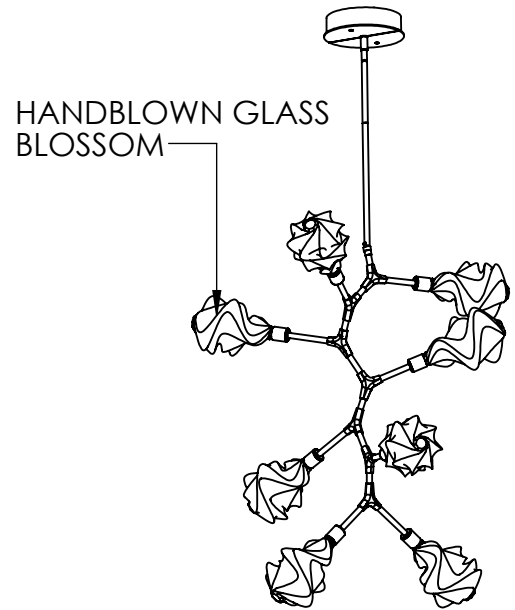

Collection: BLOSSOM

Product #: CHB0059-VB

**DIMENSIONS OF FIXTURE MAY VARY
BASED ON POSITION
OF BRANCH ARMS**

This design employs both steel and aluminum. If a translucent finish is selected, both the artisan nature of our finish process and our use of mixed metals can result in differences in paint tones within an acceptable range.

All dimensions are shown in inches unless otherwise stated.
Visit hammertonstudio.com for product options.

11/8/2021 (A)

Mounting Packet: T	Weight(lbs.): 35	Electrical Type: LED	CCT: 2700/3000 K
UL Location: DRY	Elec. Qty: 8	Wattage: 21	Voltage: 120
Finish: SEE WEB SITE FOR OPTIONS	Source Lumens: Ambient: 1440	Down: -----	
Top Diffuser: CLOSED GLASS	Dimmable: Forward/Reverse Phase To 1%		
Bottom Diffuser: CLOSED GLASS	CRI: 93+	Power Factor: >0.9	
All fixtures created by Hammerton are handcrafted by artisans. Dimensions may vary up to 7/8".			
© Copyright 2021. All rights in design, detail or invention of this drawing are reserved as the property of Hammerton. Any imitation or adaptation without written consent is strictly prohibited.			
Hammerton Inc. 217 Wright Brothers Dr. Salt Lake City, UT 84116 (801)973-8095			

Canopy Mounting Detail

MOUNTS DIRECTLY TO J-BOX