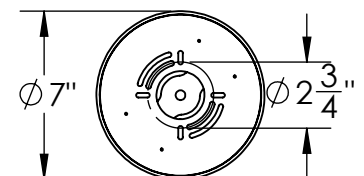

Canopy Mounting Detail

MOUNTS DIRECTLY TO J-BOX