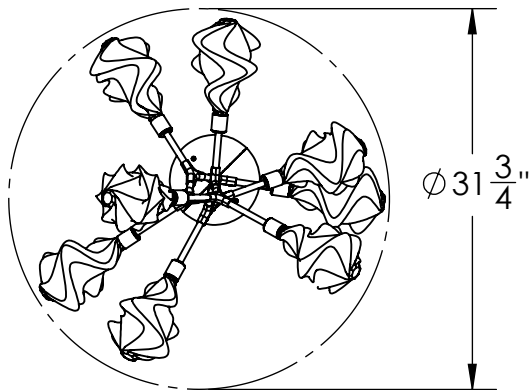

Collection: BLOSSOM

Product #: CHB0059-VB

**DIMENSIONS OF FIXTURE MAY VARY
BASED ON POSITION
OF BRANCH ARMS**

This design employs both steel and aluminum. If a translucent finish is selected, both the artisan nature of our finish process and our use of mixed metals can result in differences in paint tones within an acceptable range.

All dimensions are shown in inches unless otherwise stated.
Visit hammertonstudio.com for product options.

11/8/2021 (A)

Mounting Packet: T	Weight(lbs.): 35	Electrical Type: LED	CCT: 2700/3000 K
UL Location: DRY	Elec. Qty: 8	Wattage: 21	Voltage: 120
Finish: SEE WEB SITE FOR OPTIONS	Source Lumens: Ambient: 1440	Down: -----	
Top Diffuser: CLOSED GLASS	Dimmable: Forward/Reverse Phase To 1%		
Bottom Diffuser: CLOSED GLASS	CRI: 93+	Power Factor: >0.9	
All fixtures created by Hammerton are handcrafted by artisans. Dimensions may vary up to 7/8".			
© Copyright 2021. All rights in design, detail or invention of this drawing are reserved as the property of Hammerton. Any imitation or adaptation without written consent is strictly prohibited.			
Hammerton Inc. 217 Wright Brothers Dr. Salt Lake City, UT 84116 (801)973-8095			

Canopy Mounting Detail

MOUNTS DIRECTLY TO J-BOX