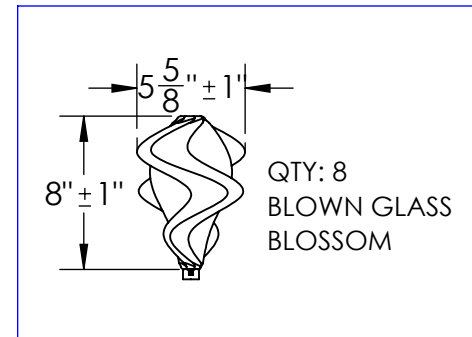

Collection: BLOSSOM

Product #: CHB0059-VB

**DIMENSIONS OF FIXTURE MAY VARY
BASED ON POSITION
OF BRANCH ARMS**

This design employs both steel and aluminum. If a translucent finish is selected, both the artisan nature of our finish process and our use of mixed metals can result in differences in paint tones within an acceptable range.

All dimensions are shown in inches unless otherwise stated.
Visit hammertonstudio.com for product options.

11/8/2021 (A)

Mounting Packet: T	Weight(lbs.): 35	Electrical Type: LED	CCT: 2700/3000 K
UL Location: DRY	Elec. Qty: 8	Wattage: 21	Voltage: 120
Finish: SEE WEB SITE FOR OPTIONS	Source Lumens: Ambient: 1440	Down: -----	
Top Diffuser: CLOSED GLASS	Dimmable: Forward/Reverse Phase To 1%		
Bottom Diffuser: CLOSED GLASS	CRI: 93+	Power Factor: >0.9	
All fixtures created by Hammerton are handcrafted by artisans. Dimensions may vary up to 7/8".			
© Copyright 2021. All rights in design, detail or invention of this drawing are reserved as the property of Hammerton. Any imitation or adaptation without written consent is strictly prohibited.			
Hammerton Inc. 217 Wright Brothers Dr. Salt Lake City, UT 84116 (801)973-8095			