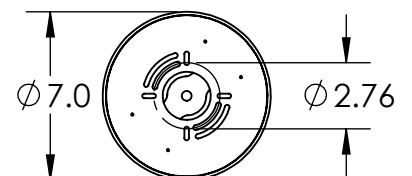

Canopy Mounting Detail

MOUNTS DIRECTLY TO J-BOX