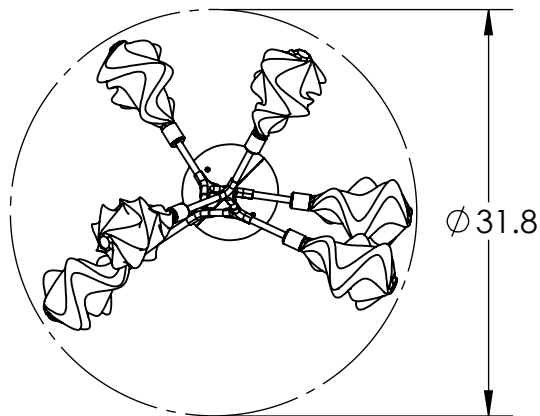

Collection: BLOSSOM

Product #: CHB0059-VA

**DIMENSIONS OF FIXTURE MAY VARY
BASED ON POSITION
OF BRANCH ARMS**

This design employs both steel and aluminum. If a translucent finish is selected, both the artisan nature of our finish process and our use of mixed metals can result in differences in paint tones within an acceptable range.

All dimensions are shown in inches unless otherwise stated.
Visit hammeronstudio.com for product options.

11/8/2021 (A)

Mounting Packet: T	Weight(lbs.): 26	Electrical Type: LED	CCT: 2700/3000 K
UL Location: DRY	Elec. Qty: 6	Wattage: 16	Voltage: 120
Finish: SEE WEB SITE FOR OPTIONS	Source Lumens: Ambient:1080	Down:-----	
Top Diffuser: OPEN	Dimmable: Forward/Reverse Phase To 1%		
Bottom Diffuser: OPEN	CRI: 93+	Power Factor: >0.9	

All fixtures created by Hammerton are handcrafted by artisans. Dimensions may vary up to 7/8".

© Copyright 2021. All rights in design, detail or invention of this drawing are reserved as the property of Hammerton. Any imitation or adaptation without written consent is strictly prohibited.