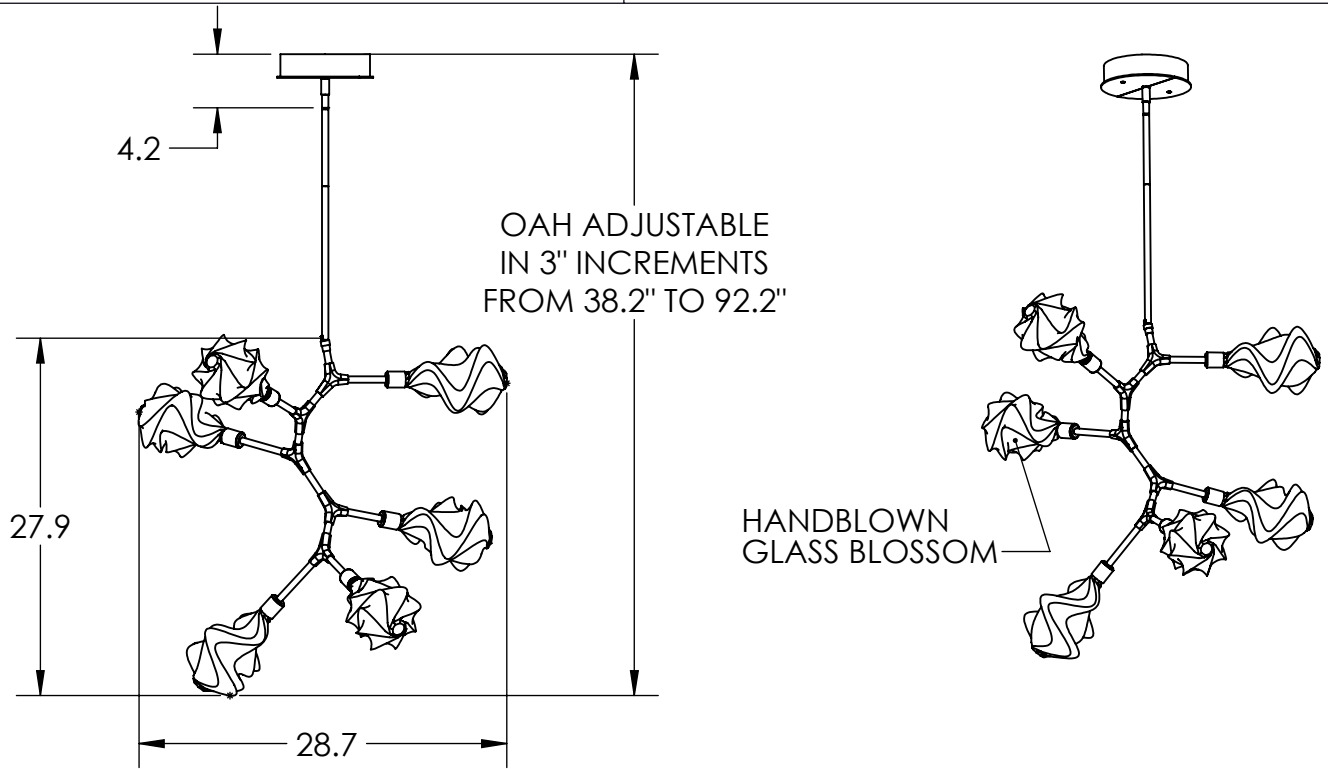

Collection: BLOSSOM

Product #: CHB0059-VA

**DIMENSIONS OF FIXTURE MAY VARY
BASED ON POSITION
OF BRANCH ARMS**

This design employs both steel and aluminum. If a translucent finish is selected, both the artisan nature of our finish process and our use of mixed metals can result in differences in paint tones within an acceptable range.

All dimensions are shown in inches unless otherwise stated.
Visit hammeronstudio.com for product options.

11/8/2021 (A)

Mounting Packet: T	Weight(lbs.): 26	Electrical Type: LED	CCT: 2700/3000 K
UL Location: DRY	Elec. Qty: 6	Wattage: 16	Voltage: 120
Finish: SEE WEB SITE FOR OPTIONS	Source Lumens: Ambient:1080	Down:-----	
Top Diffuser: OPEN	Dimmable: Forward/Reverse Phase To 1%		
Bottom Diffuser: OPEN	CRI: 93+	Power Factor: >0.9	

All fixtures created by Hammerton are handcrafted by artisans. Dimensions may vary up to 7/8".

© Copyright 2021. All rights in design, detail or invention of this drawing are reserved as the property of Hammerton. Any imitation or adaptation without written consent is strictly prohibited.