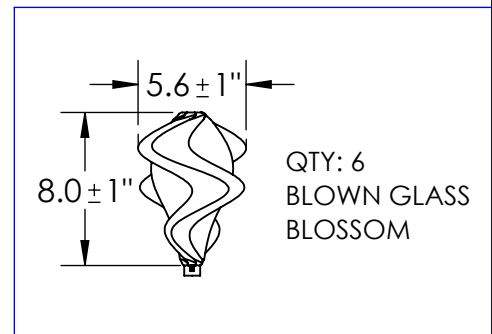

Collection: BLOSSOM

Product #: CHB0059-VA

**DIMENSIONS OF FIXTURE MAY VARY
BASED ON POSITION
OF BRANCH ARMS**

This design employs both steel and aluminum. If a translucent finish is selected, both the artisan nature of our finish process and our use of mixed metals can result in differences in paint tones within an acceptable range.

All dimensions are shown in inches unless otherwise stated.
Visit hammeronstudio.com for product options.

11/8/2021 (A)

Mounting Packet: T	Weight(lbs.): 26	Electrical Type: LED	CCT: 2700/3000 K
UL Location: DRY	Elec. Qty: 6	Wattage: 16	Voltage: 120
Finish: SEE WEB SITE FOR OPTIONS	Source Lumens: Ambient:1080	Down:-----	
Top Diffuser: OPEN	Dimmable: Forward/Reverse Phase To 1%		
Bottom Diffuser: OPEN	CRI: 93+	Power Factor: >0.9	

All fixtures created by Hammerton are handcrafted by artisans. Dimensions may vary up to 7/8".

© Copyright 2021. All rights in design, detail or invention of this drawing are reserved as the property of Hammerton. Any imitation or adaptation without written consent is strictly prohibited.