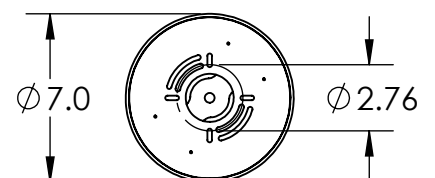

All dimensions are shown in inches unless otherwise stated. Visit hammertonstudio.com for product options.

11/8/2021 (A)

Mounting Packet: T	Weight(lbs.): 25	Electrical Type: LED	CCT: 2700/3000 K
UL Location: DRY	Elec. Qty: 6	Wattage: 16	Voltage: 120
Finish: SEE WEB SITE FOR OPTIONS	Source Lumens:	Ambient:1080	Down:-----
Top Diffuser: CLOSED GLASS	Dimmable:	Forward/Reverse Phase To 1%	
Bottom Diffuser: CLOSED GLASS	CRI: 93+	Power Factor: >0.9	

Canopy Mounting Detail

All fixtures created by Hammerton are handcrafted by artisans. Dimensions may vary up to 7/8".

© Copyright 2021. All rights in design, detail or invention of this drawing are reserved as the property of Hammerton. Any imitation or adaptation without written consent is strictly prohibited.