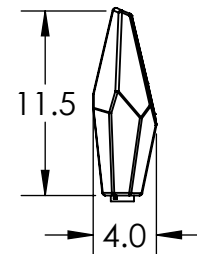

Collection: ROCK CRYSTAL

Product #: CHB0050-VA

HANDBLOWN GLASS
ROCK CRYSTAL

ADJUSTABLE ROD

KNOT

CANE

CORDON

**DIMENSIONS OF THE FIXTURE MAY VARY
BASED ON POSITION OF KNOTS**

All dimensions are shown in inches unless otherwise stated. Visit hammertonstudio.com for product options.

11/8/2021 (A)

Mounting Packet: T	Weight(lbs.): 25	Electrical Type: LED	CCT: 2700/3000 K
UL Location: DRY	Elec. Qty: 6	Wattage: 16	Voltage: 120
Finish: SEE WEB SITE FOR OPTIONS	Source Lumens:	Ambient:1080	Down:-----
Top Diffuser: CLOSED GLASS	Dimmable:	Forward/Reverse Phase To 1%	
Bottom Diffuser: CLOSED GLASS	CRI: 93+	Power Factor: >0.9	

Canopy Mounting Detail

All fixtures created by Hammerton are handcrafted by artisans. Dimensions may vary up to 7/8".

© Copyright 2021. All rights in design, detail or invention of this drawing are reserved as the property of Hammerton. Any imitation or adaptation without written consent is strictly prohibited.