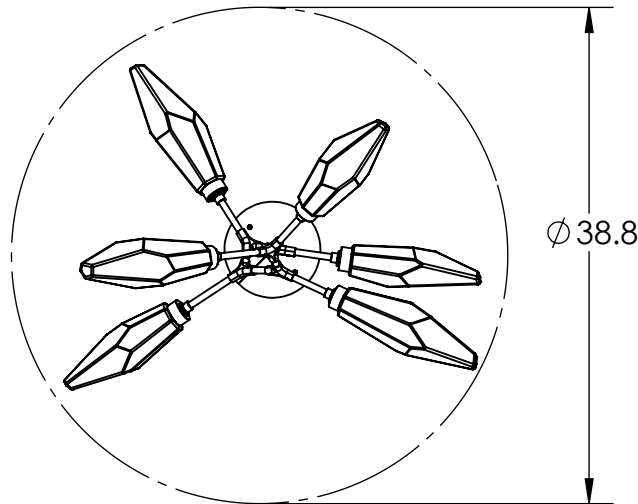

Collection: ROCK CRYSTAL

Product #: CHB0050-VA

HANDBLOWN GLASS
ROCK CRYSTAL

ADJUSTABLE ROD

KNOT

CANE

CORDON

**DIMENSIONS OF THE FIXTURE MAY VARY
BASED ON POSITION OF KNOTS**

QTY: 3
MEDIUM ROCK
CRYSTAL

QTY: 3
SMALL ROCK
CRYSTAL

This design employs both steel and aluminum. If a translucent finish is selected, both the artisan nature of our finish process and our use of mixed metals can result in differences in paint tones within an acceptable range.

All dimensions are shown in inches unless otherwise stated. Visit hammertonstudio.com for product options.

11/8/2021 (A)

Mounting Packet: T	Weight(lbs.): 25	Electrical Type: LED	CCT: 2700/3000 K
UL Location: DRY	Elec. Qty: 6	Wattage: 16	Voltage: 120
Finish: SEE WEB SITE FOR OPTIONS	Source Lumens:	Ambient:1080	Down:-----
Top Diffuser: CLOSED GLASS	Dimmable:	Forward/Reverse Phase To 1%	
Bottom Diffuser: CLOSED GLASS	CRI: 93+	Power Factor: >0.9	

Canopy Mounting Detail

All fixtures created by Hammerton are handcrafted by artisans. Dimensions may vary up to 7/8".

© Copyright 2021. All rights in design, detail or invention of this drawing are reserved as the property of Hammerton. Any imitation or adaptation without written consent is strictly prohibited.