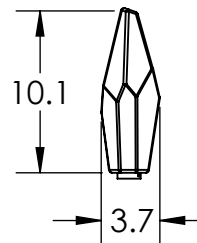

QTY: 3
SMALL ROCK
CRYSTAL

This design employs both steel and aluminum. If a translucent finish is selected, both the artisan nature of our finish process and our use of mixed metals can result in differences in paint tones within an acceptable range.

All dimensions are shown in inches unless otherwise stated. Visit hammertonstudio.com for product options.

11/8/2021 (A)

Mounting Packet: T	Weight(lbs.): 25	Electrical Type: LED	CCT: 2700/3000 K
UL Location: DRY	Elec. Qty: 6	Wattage: 16	Voltage: 120
Finish: SEE WEB SITE FOR OPTIONS	Source Lumens:	Ambient:1080	Down:-----
Top Diffuser: CLOSED GLASS	Dimmable:	Forward/Reverse Phase To 1%	
Bottom Diffuser: CLOSED GLASS	CRI: 93+	Power Factor: >0.9