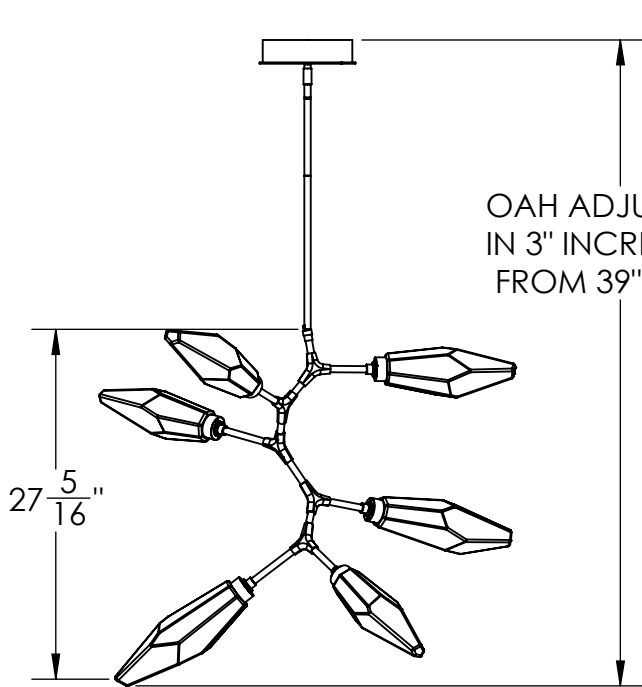

Collection: ROCK CRYSTAL

Product #: CHB0050-VA

HANDBLOWN GLASS
ROCK CRYSTAL

ADJUSTABLE ROD

KNOT

CANE

CORDON

**DIMENSIONS OF THE FIXTURE MAY VARY
BASED ON POSITION OF KNOTS**

All dimensions are shown in inches unless otherwise stated. Visit hammertonstudio.com for product options.

11/8/2021 (A)

Mounting Packet: T	Weight(lbs.): 25	Electrical Type: LED	CCT: 2700/3000 K
UL Location: DRY	Elec. Qty: 6	Wattage: 16	Voltage: 120
Finish: SEE WEB SITE FOR OPTIONS	Source Lumens:	Ambient:1080	Down:-----
Top Diffuser: CLOSED GLASS	Dimmable:	Forward/Reverse Phase To 1%	
Bottom Diffuser: CLOSED GLASS	CRI: 93+	Power Factor: >0.9	

Canopy Mounting Detail

All fixtures created by Hammerton are handcrafted by artisans. Dimensions may vary up to 7/8".

© Copyright 2021. All rights in design, detail or invention of this drawing are reserved as the property of Hammerton. Any imitation or adaptation without written consent is strictly prohibited.