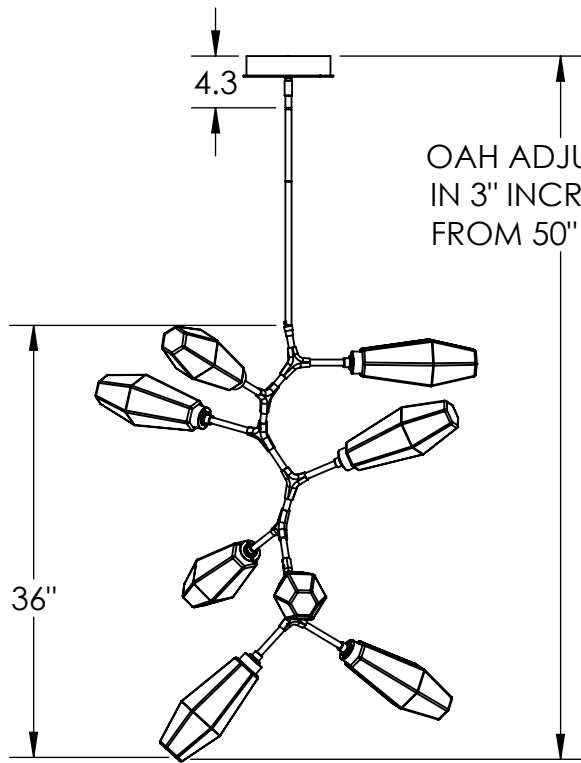

Collection: AALTO

Product #: CHB0049-VB

OAH ADJUSTABLE
IN 3" INCREMENTS
FROM 50" TO 104"

**DIMENSIONS OF THE FIXTURE MAY VARY
BASED ON POSITION OF KNOTS**

This design employs both steel and aluminum. If a translucent finish is selected, both the artisan nature of our finish process and our use of mixed metals can result in differences in paint tones within an acceptable range.

All dimensions are shown in inches unless otherwise stated. Visit hammertonstudio.com for product options.

11/8/2021 (A)

Mounting Packet: T	Weight(lbs.): 35	Electrical Type: LED	CCT: 2700/3000 K
UL Location: DRY	Elec. Qty: 8	Wattage: 21	Voltage: 120
Finish: SEE WEB SITE FOR OPTIONS	Source Lumens: Ambient: 1440	Down: -----	
Top Diffuser: CLOSED GLASS	Dimmable: Forward/Reverse Phase To 1%		
Bottom Diffuser: CLOSED GLASS	CRI: 93+	Power Factor: >0.9	

All fixtures created by Hammerton are handcrafted by artisans. Dimensions may vary up to 7/8".

© Copyright 2021. All rights in design, detail or invention of this drawing are reserved as the property of Hammerton. Any imitation or adaptation without written consent is strictly prohibited.