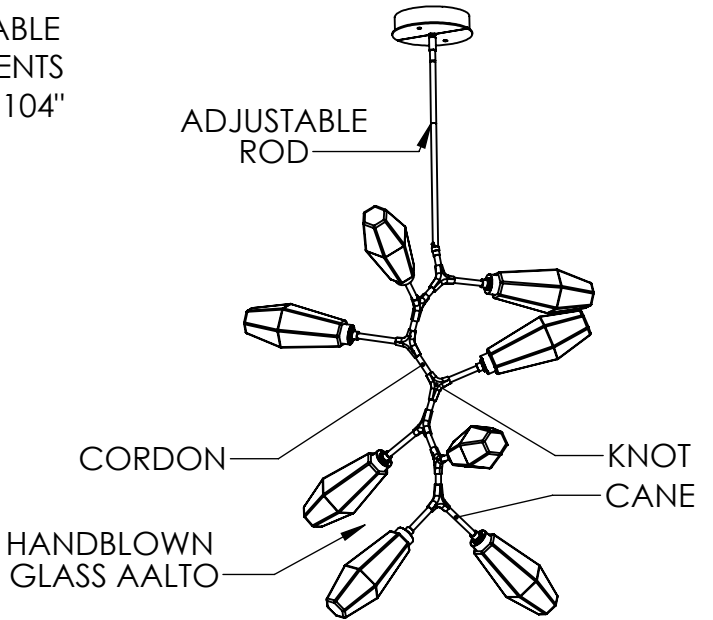

Collection: AALTO

Product #: CHB0049-VB

OAH ADJUSTABLE
IN 3" INCREMENTS
FROM 50" TO 104"

**DIMENSIONS OF THE FIXTURE MAY VARY
BASED ON POSITION OF KNOTS**

This design employs both steel and aluminum. If a translucent finish is selected, both the artisan nature of our finish process and our use of mixed metals can result in differences in paint tones within an acceptable range.

All dimensions are shown in inches unless otherwise stated. Visit hammertonstudio.com for product options.

11/8/2021 (A)

Mounting Packet: T	Weight(lbs.): 35	Electrical Type: LED	CCT: 2700/3000 K
UL Location: DRY	Elec. Qty: 8	Wattage: 21	Voltage: 120
Finish: SEE WEB SITE FOR OPTIONS	Source Lumens: Ambient: 1440	Down: -----	
Top Diffuser: CLOSED GLASS	Dimmable: Forward/Reverse Phase To 1%		
Bottom Diffuser: CLOSED GLASS	CRI: 93+	Power Factor: >0.9	

All fixtures created by Hammerton are handcrafted by artisans. Dimensions may vary up to 7/8".

© Copyright 2021. All rights in design, detail or invention of this drawing are reserved as the property of Hammerton. Any imitation or adaptation without written consent is strictly prohibited.