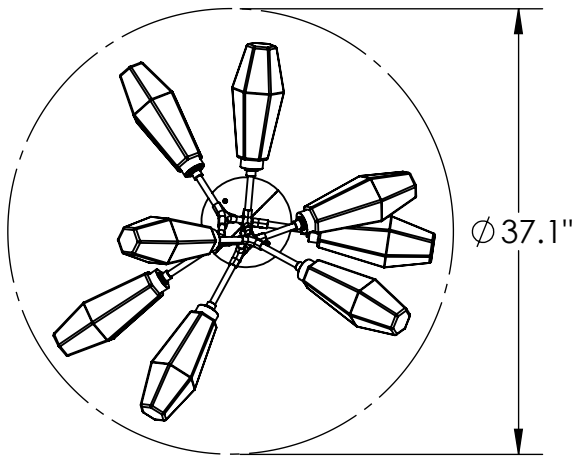

Collection: AALTO

Product #: CHB0049-VB

OAH ADJUSTABLE
IN 3" INCREMENTS
FROM 50" TO 104"

**DIMENSIONS OF THE FIXTURE MAY VARY
BASED ON POSITION OF KNOTS**

This design employs both steel and aluminum. If a translucent finish is selected, both the artisan nature of our finish process and our use of mixed metals can result in differences in paint tones within an acceptable range.

All dimensions are shown in inches unless otherwise stated. Visit hammertonstudio.com for product options.

11/8/2021 (A)

Mounting Packet: T	Weight(lbs.): 35	Electrical Type: LED	CCT: 2700/3000 K
UL Location: DRY	Elec. Qty: 8	Wattage: 21	Voltage: 120
Finish: SEE WEB SITE FOR OPTIONS	Source Lumens: Ambient: 1440	Down: -----	
Top Diffuser: CLOSED GLASS	Dimmable: Forward/Reverse Phase To 1%		
Bottom Diffuser: CLOSED GLASS	CRI: 93+	Power Factor: >0.9	

All fixtures created by Hammerton are handcrafted by artisans. Dimensions may vary up to 7/8".

© Copyright 2021. All rights in design, detail or invention of this drawing are reserved as the property of Hammerton. Any imitation or adaptation without written consent is strictly prohibited.