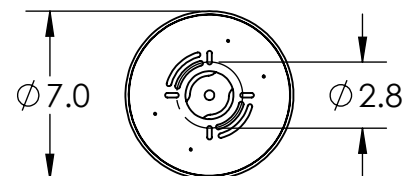

Canopy Mounting Detail

MOUNTS DIRECTLY TO J-BOX