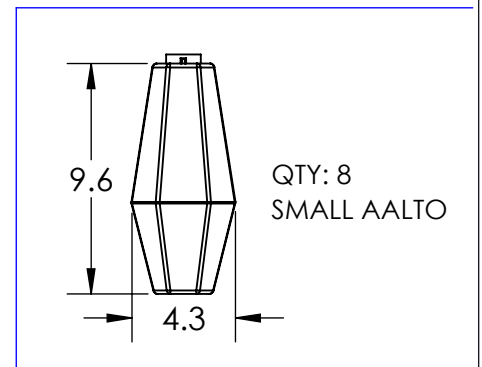

Collection: AALTO

Product #: CHB0049-VB

OAH ADJUSTABLE
IN 3" INCREMENTS
FROM 50" TO 104"

**DIMENSIONS OF THE FIXTURE MAY VARY
BASED ON POSITION OF KNOTS**

This design employs both steel and aluminum. If a translucent finish is selected, both the artisan nature of our finish process and our use of mixed metals can result in differences in paint tones within an acceptable range.

All dimensions are shown in inches unless otherwise stated. Visit hammertonstudio.com for product options.

11/8/2021 (A)

Mounting Packet: T	Weight(lbs.): 35	Electrical Type: LED	CCT: 2700/3000 K
UL Location: DRY	Elec. Qty: 8	Wattage: 21	Voltage: 120
Finish: SEE WEB SITE FOR OPTIONS	Source Lumens: Ambient: 1440	Down: -----	
Top Diffuser: CLOSED GLASS	Dimmable: Forward/Reverse Phase To 1%		
Bottom Diffuser: CLOSED GLASS	CRI: 93+	Power Factor: >0.9	

All fixtures created by Hammerton are handcrafted by artisans. Dimensions may vary up to 7/8".

© Copyright 2021. All rights in design, detail or invention of this drawing are reserved as the property of Hammerton. Any imitation or adaptation without written consent is strictly prohibited.