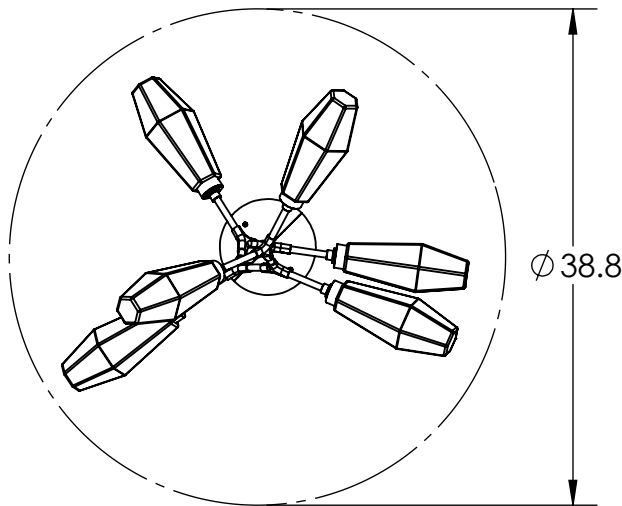

Collection: AALTO

Product #: CHB0049-VA

DIMENSIONS OF THE FIXTURE MAY VARY BASED ON POSITION OF KNOTS

This design employs both steel and aluminum. If a translucent finish is selected, both the artisan nature of our finish process and our use of mixed metals can result in differences in paint tones within an acceptable range.

All dimensions are shown in inches unless otherwise stated. Visit hammertonstudio.com for product options.

11/8/2021 (A)

Mounting Packet: T	Weight(lbs.): 28	Electrical Type: LED	CCT: 2700/3000 K
UL Location: DRY	Elec. Qty: 6	Wattage: 16	Voltage: 120
Finish: SEE WEB SITE FOR OPTIONS	Source Lumens: Ambient:1080	Down:-----	
Top Diffuser: CLOSED GLASS	Dimmable: Forward/Reverse Phase To 1%		
Bottom Diffuser: CLOSED GLASS	CRI: 93+	Power Factor: >0.9	
All fixtures created by Hammerton are handcrafted by artisans. Dimensions may vary up to 7/8".			
© Copyright 2021. All rights in design, detail or invention of this drawing are reserved as the property of Hammerton. Any imitation or adaptation without written consent is strictly prohibited.			
Hammerton Inc. 217 Wright Brothers Dr. Salt Lake City, UT 84116 (801)973-8095			

Canopy Mounting Detail

MOUNTS DIRECTLY TO J-BOX