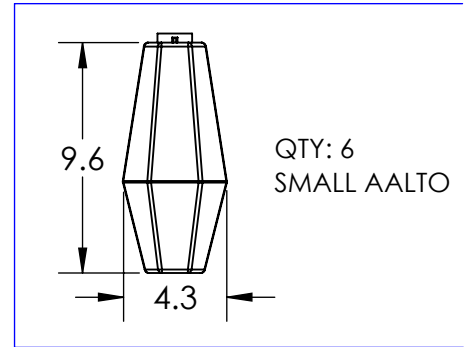

Collection: AALTO

Product #: CHB0049-VA

DIMENSIONS OF THE FIXTURE MAY VARY BASED ON POSITION OF KNOTS

This design employs both steel and aluminum. If a translucent finish is selected, both the artisan nature of our finish process and our use of mixed metals can result in differences in paint tones within an acceptable range.

All dimensions are shown in inches unless otherwise stated. Visit hammertonstudio.com for product options.

11/8/2021 (A)

Mounting Packet: T	Weight(lbs.): 28	Electrical Type: LED	CCT: 2700/3000 K
UL Location: DRY	Elec. Qty: 6	Wattage: 16	Voltage: 120
Finish: SEE WEB SITE FOR OPTIONS	Source Lumens: Ambient:1080	Down:-----	
Top Diffuser: CLOSED GLASS	Dimmable: Forward/Reverse Phase To 1%		
Bottom Diffuser: CLOSED GLASS	CRI: 93+	Power Factor: >0.9	
All fixtures created by Hammerton are handcrafted by artisans. Dimensions may vary up to 7/8".			
© Copyright 2021. All rights in design, detail or invention of this drawing are reserved as the property of Hammerton. Any imitation or adaptation without written consent is strictly prohibited.			
Hammerton Inc. 217 Wright Brothers Dr. Salt Lake City, UT 84116 (801)973-8095			