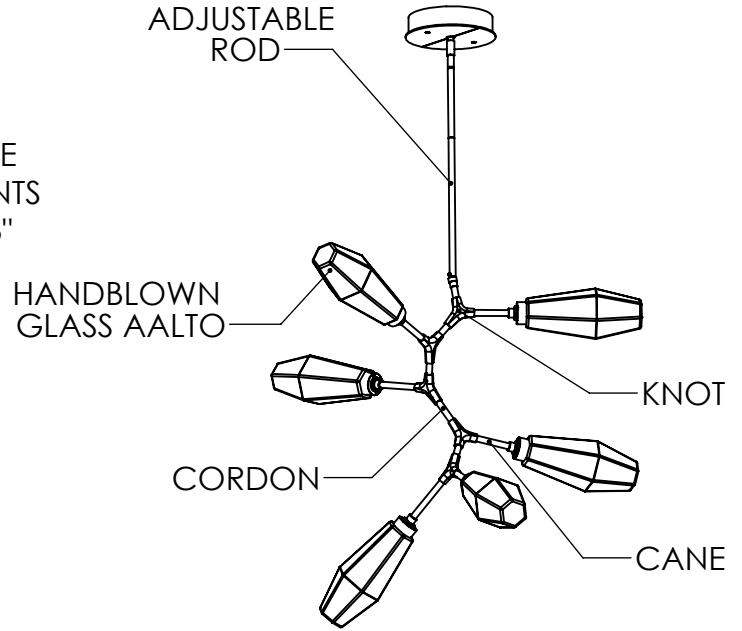

Collection: AALTO

Product #: CHB0049-VA

DIMENSIONS OF THE FIXTURE MAY VARY BASED ON POSITION OF KNOTS

This design employs both steel and aluminum. If a translucent finish is selected, both the artisan nature of our finish process and our use of mixed metals can result in differences in paint tones within an acceptable range.

All dimensions are shown in inches unless otherwise stated. Visit hammertonstudio.com for product options.

11/8/2021 (A)

Mounting Packet: T	Weight(lbs.): 28	Electrical Type: LED	CCT: 2700/3000 K
UL Location: DRY	Elec. Qty: 6	Wattage: 16	Voltage: 120
Finish: SEE WEB SITE FOR OPTIONS	Source Lumens: Ambient:1080	Down:-----	
Top Diffuser: CLOSED GLASS	Dimmable: Forward/Reverse Phase To 1%		
Bottom Diffuser: CLOSED GLASS	CRI: 93+	Power Factor: >0.9	
All fixtures created by Hammerton are handcrafted by artisans. Dimensions may vary up to 7/8".			
© Copyright 2021. All rights in design, detail or invention of this drawing are reserved as the property of Hammerton. Any imitation or adaptation without written consent is strictly prohibited.			
Hammerton Inc. 217 Wright Brothers Dr. Salt Lake City, UT 84116 (801)973-8095			

Canopy Mounting Detail

MOUNTS DIRECTLY TO J-BOX