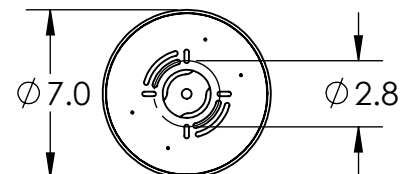

Canopy Mounting Detail

MOUNTS DIRECTLY TO J-BOX