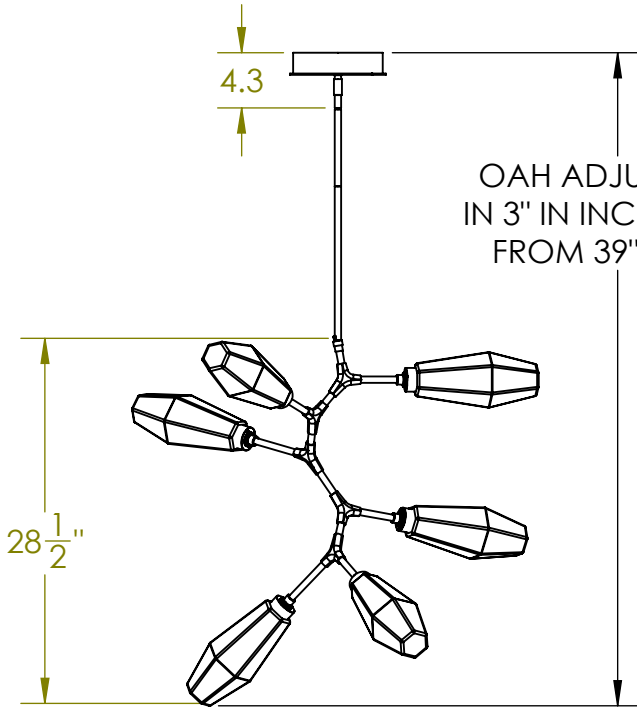

Collection: AALTO

Product #: CHB0049-VA

DIMENSIONS OF THE FIXTURE MAY VARY BASED ON POSITION OF KNOTS

This design employs both steel and aluminum. If a translucent finish is selected, both the artisan nature of our finish process and our use of mixed metals can result in differences in paint tones within an acceptable range.

All dimensions are shown in inches unless otherwise stated. Visit hammertonstudio.com for product options.

11/8/2021 (A)

Mounting Packet: T	Weight(lbs.): 28	Electrical Type: LED	CCT: 2700/3000 K
UL Location: DRY	Elec. Qty: 6	Wattage: 16	Voltage: 120
Finish: SEE WEB SITE FOR OPTIONS	Source Lumens: Ambient:1080	Down:-----	
Top Diffuser: CLOSED GLASS	Dimmable: Forward/Reverse Phase To 1%		
Bottom Diffuser: CLOSED GLASS	CRI: 93+	Power Factor: >0.9	
All fixtures created by Hammerton are handcrafted by artisans. Dimensions may vary up to 7/8".			
© Copyright 2021. All rights in design, detail or invention of this drawing are reserved as the property of Hammerton. Any imitation or adaptation without written consent is strictly prohibited.			
Hammerton Inc. 217 Wright Brothers Dr. Salt Lake City, UT 84116 (801)973-8095			

Canopy Mounting Detail

MOUNTS DIRECTLY TO J-BOX