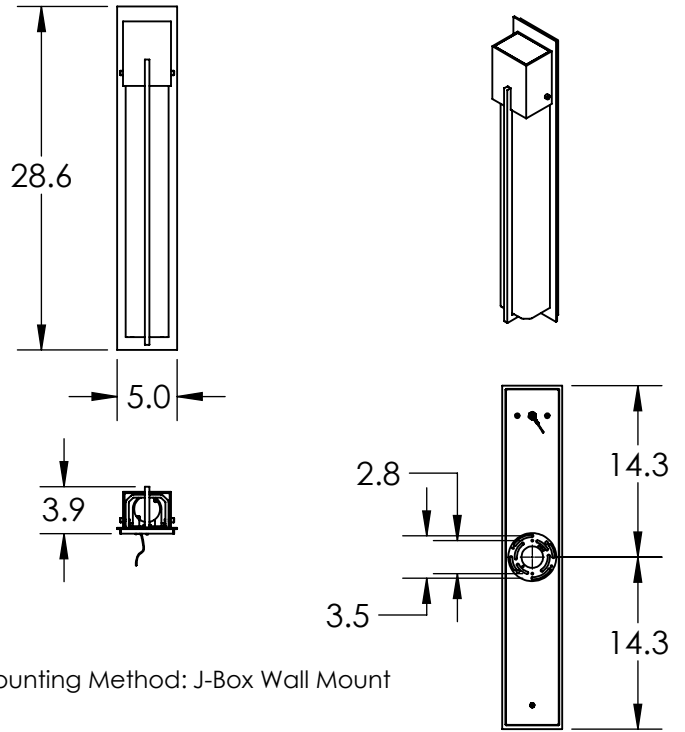

All dimensions are shown in inches unless otherwise stated.

Mounting Method: J-Box Wall Mount

PRODUCT DESCRIPTION

Slim design and a breadth of options make this versatile ADA compliant sconce a go-to solution for most outdoor applications. The Square Cover sconce features a textured kiln-fused glass lens and an optional metalwork accent. AC LED lamping minimizes energy consumption and fixture maintenance.

Construction: Aluminum Body With Formed Glass

Finish Options: **AG** **SB** **TB**

Glass Types: **BG** **FG** **SG**

Suspension Method: Wall Mount

Weight(lbs.): 9

UL Rating: Wet

Top Diffuser: Closed Metal

Bottom Diffuser: Open

CRI: 93+

Power Factor: >0.9

Notes:

GENERAL NOTES:

Visit studio.hammerton.com to read about our Lifetime Limited Warranty.

All Hammerton fixtures are handcrafted by artisans. Subtle imperfections reflect the mark of the artisan and should be expected in any handcrafted product. Dimensions may vary up to 7/8".