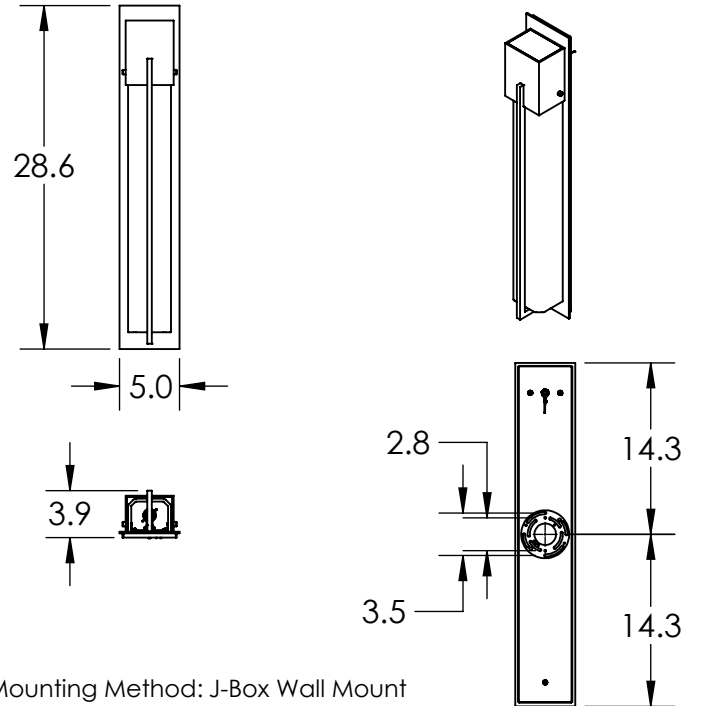

All dimensions are shown in inches unless otherwise stated.

Mounting Method: J-Box Wall Mount

PRODUCT DESCRIPTION

Slim design and a breadth of options make this versatile ADA compliant sconce a go-to solution for most outdoor applications. The Square Cover sconce features a textured kiln-fused glass lens and an optional metalwork accent.

Glass Types: **BG** **FG** **SG**

Suspension Method: Wall Mount

Weight(lbs.): 9

UL Rating: Wet

Top Diffuser: Closed Metal

Bottom Diffuser: Open

Light Source: Halogen/LED Retro

Bulb Qty: 1

Wattage (Watts):35

Voltage (Volts): 120

Bulb Type: MR16

Socket Type: GU10

Driver Quantity & Location: 1, in J-Box

SCAN FOR MORE INFORMATION

Notes:

GENERAL NOTES:

Visit studio.hammerton.com to read about our Lifetime Limited Warranty.

All Hammerton fixtures are handcrafted by artisans. Subtle imperfections reflect the mark of the artisan and should be expected in any handcrafted product. Dimensions may vary up to 7/8".