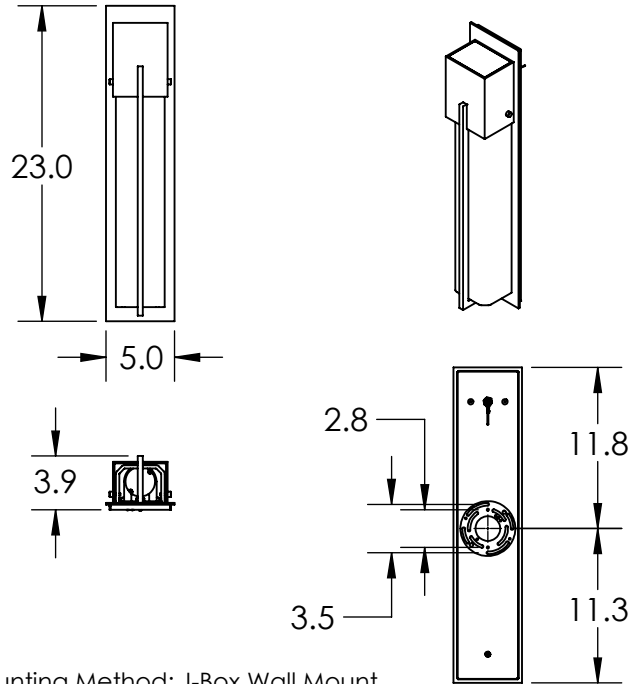

All dimensions are shown in inches unless otherwise stated.

Mounting Method: J-Box Wall Mount

PRODUCT DESCRIPTION

Slim design and a breadth of options make this versatile ADA compliant sconce a go-to solution for most outdoor applications. The Square Cover sconce features a textured kiln-fused glass lens and an optional metalwork accent. AC LED lamping minimizes energy consumption and fixture maintenance.

Construction: Aluminum Body With Formed Glass

Finish Options: **AG** **SB** **TB**

Glass Types: **BG** **FG** **SG**

Suspension Method: Wall Mount

Weight(lbs.): 8

UL Rating: Wet

Top Diffuser: Closed Metal

Bottom Diffuser: Open

CRI: 93+

Power Factor: >0.9

Notes:

GENERAL NOTES:

Visit studio.hammerton.com to read about our Lifetime Limited Warranty.

All Hammerton fixtures are handcrafted by artisans. Subtle imperfections reflect the mark of the artisan and should be expected in any handcrafted product. Dimensions may vary up to 7/8".