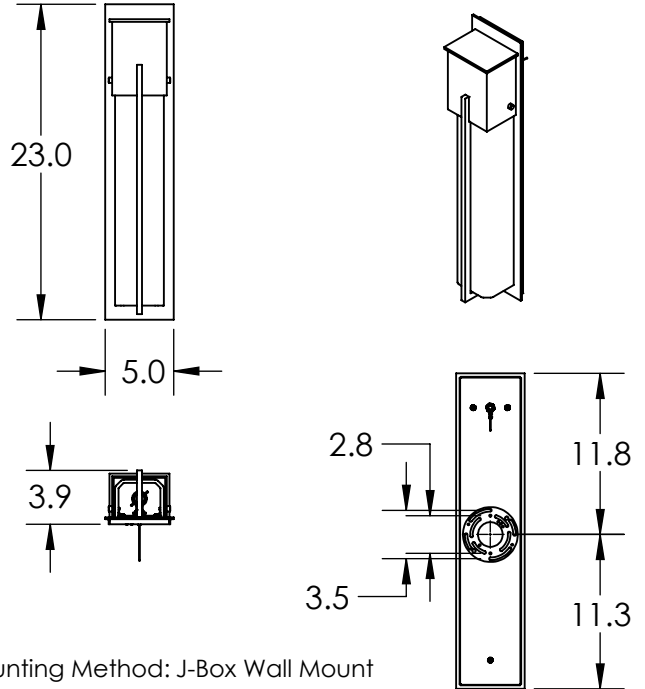

All dimensions are shown in inches unless otherwise stated.

Mounting Method: J-Box Wall Mount

PRODUCT DESCRIPTION

Slim design and a breadth of options make this versatile ADA compliant sconce a go-to solution for most outdoor applications. The Square Cover sconce features a textured kiln-fused glass lens and an optional metalwork accent.

Glass Types: **BG** **FG** **SG**

Suspension Method: Wall Mount

Weight(lbs.): 8

UL Rating: Wet

Top Diffuser: Closed Metal

Bottom Diffuser: Open

Light Source: Halogen/LED Retro

Bulb Qty: 1

Wattage (Watts):35

Voltage (Volts):120

Bulb Type: MR16

Socket Type: GU10

Driver Quantity & Location: 1, in J-Box

SCAN FOR MORE INFORMATION

Notes:

GENERAL NOTES:

Visit studio.hammerton.com to read about our Lifetime Limited Warranty.

All Hammerton fixtures are handcrafted by artisans. Subtle imperfections reflect the mark of the artisan and should be expected in any handcrafted product. Dimensions may vary up to 7/8".