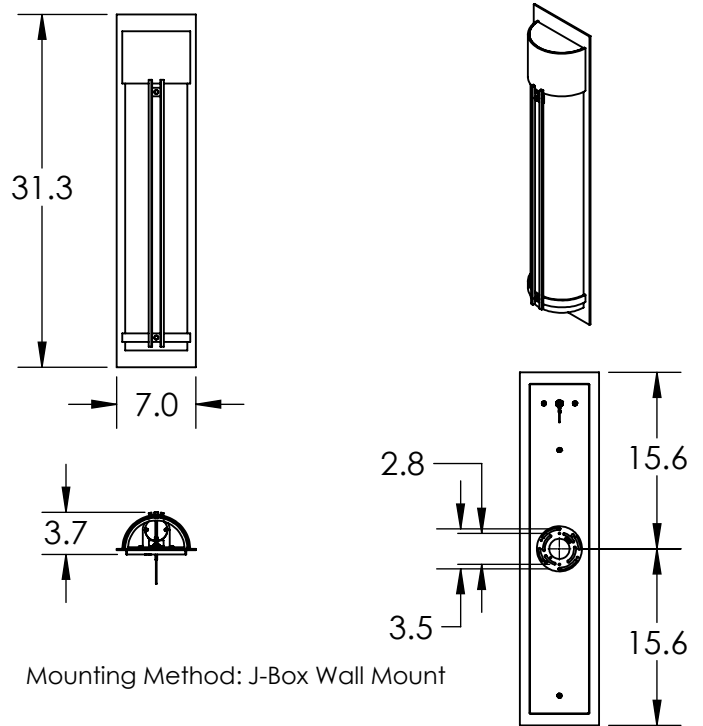

All dimensions are shown in inches unless otherwise stated.

Mounting Method: J-Box Wall Mount

PRODUCT DESCRIPTION

Bold scale and a breadth of options make this versatile ADA compliant sconce a go-to solution for most outdoor applications. The Half Round Cover sconce features a textured kiln-fused glass lens and an optional metalwork accent. AC LED lamping minimizes energy consumption and fixture maintenance.

Construction: Aluminum Body With Formed Glass

Finish Options: **AG** **SB** **TB**

Glass Types: **BG** **FG** **SG**

Suspension Method: Wall Mount

Weight(lbs.): 10

UL Rating: Wet

Top Diffuser: Closed Metal

Bottom Diffuser: Open

CRI: 93+

Power Factor: >0.9

Notes:

GENERAL NOTES:

Visit studio.hammerton.com to read about our Lifetime Limited Warranty.

All Hammerton fixtures are handcrafted by artisans. Subtle imperfections reflect the mark of the artisan and should be expected in any handcrafted product. Dimensions may vary up to 7/8".