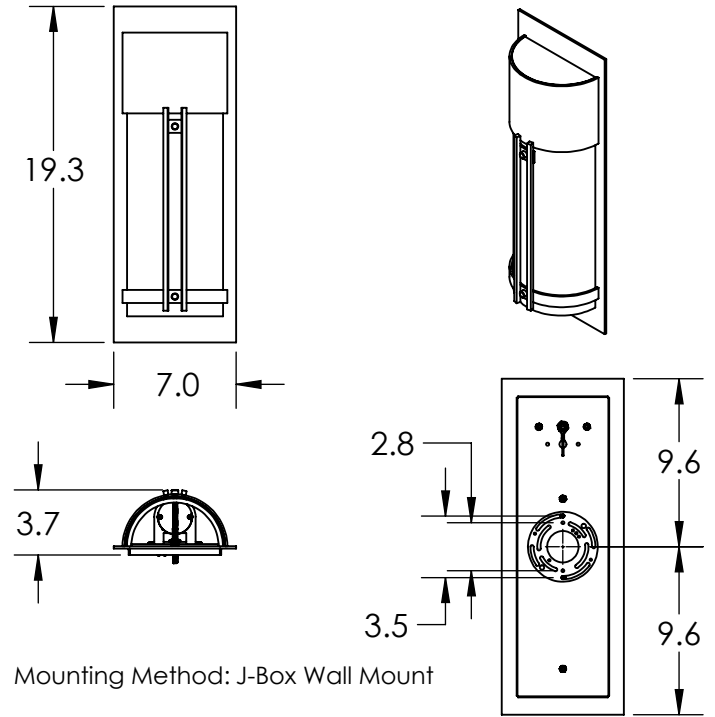

All dimensions are shown in inches unless otherwise stated.

**PRODUCT DESCRIPTION**

Bold scale and a breadth of options make this versatile ADA compliant sconce a go-to solution for most outdoor applications. The Half Round Cover sconce features a textured kiln-fused glass lens and an optional metalwork accent. AC LED lamping minimizes energy consumption and fixture maintenance.

Construction: Aluminum Body With Formed Glass

Finish Options: AG SB TB

Glass Types: BG FG SG

Suspension Method: Wall Mount

Weight(lbs.): 6

UL Rating: Wet

Top Diffuser: Closed Metal

Bottom Diffuser: Open

CRI: 93+

Power Factor: >0.9

Notes:

**GENERAL NOTES:**

Visit [studio.hammerton.com](http://studio.hammerton.com) to read about our Lifetime Limited Warranty.

All Hammerton fixtures are handcrafted by artisans. Subtle imperfections reflect the mark of the artisan and should be expected in any handcrafted product. Dimensions may vary up to 7/8".