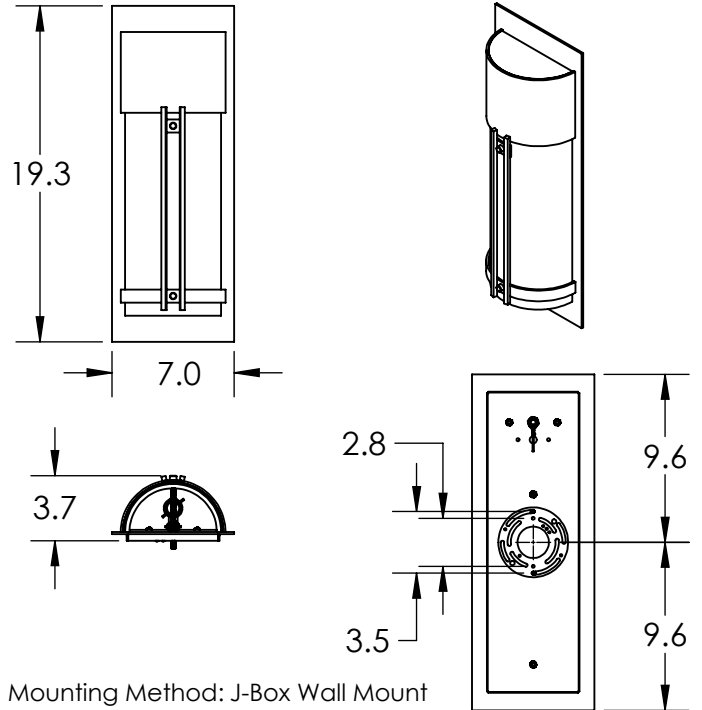

All dimensions are shown in inches unless otherwise stated.

Mounting Method: J-Box Wall Mount

**PRODUCT DESCRIPTION**

Bold scale and a breadth of options make this versatile ADA compliant sconce a go-to solution for most outdoor applications. The Half Round Cover sconce features a textured kiln-fused glass lens and an optional metalwork accent.

Glass Types: **BG** **FG** **SG**

Suspension Method: Wall Mount

Weight(lbs.): 6

UL Rating: Wet

Top Diffuser: Closed Metal

Bottom Diffuser: Open

Light Source: Halogen/LED Retro

Bulb Qty: 1

Wattage (Watts):35

Voltage (Volts): 120

Bulb Type: MR16

Socket Type: GU10

Driver Quantity & Location: 1, in J-Box

SCAN FOR MORE INFORMATION

Notes:

**GENERAL NOTES:**

Visit [studio.hammerton.com](http://studio.hammerton.com) to read about our Lifetime Limited Warranty.

All Hammerton fixtures are handcrafted by artisans. Subtle imperfections reflect the mark of the artisan and should be expected in any handcrafted product. Dimensions may vary up to 7/8".