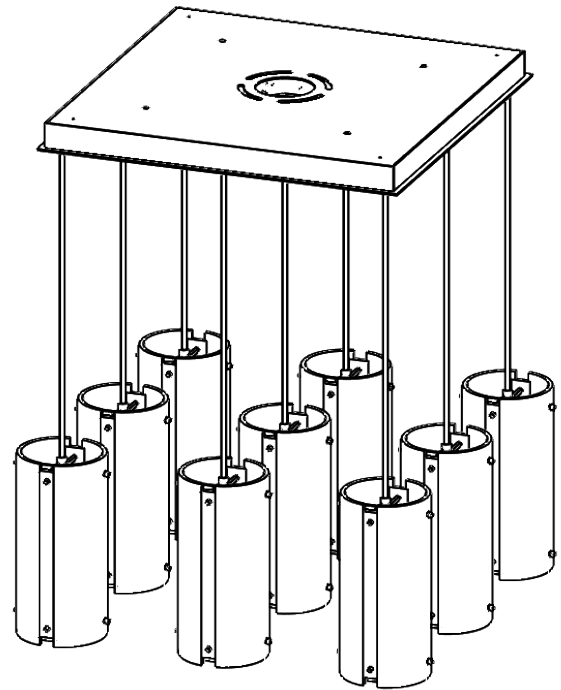

Collection: TEXTURED GLASS

Product #: CHB0044-09

ELECTRICAL OPTIONS

Product #	Electrical Type	Bulb Type	Wattage	Socket Type
CHB0044-09-XXX-E2	Incandescent	A19	60	Medium E26
CHB0044-09-XXX-G2	Flourescent	CFL/LED RETRO	13	GU-24

Bulbs Not Included Visit hammertonstudio.com for product options and specifications.

3/5/2019 (A)

Mounting Packet: R	Weight(lbs.): 88	Electrical Type: SEE TABLE
UL Location: DRY	Bulb Qty: 9	Bulb Type: SEE TABLE
Finish: SEE WEB SITE FOR OPTIONS	Wattage: SEE TALBE	
Top Diffuser: OPEN	Socket Type: SEE TABLE	
Bottom Diffuser: FROSTED ACRYLIC		

All fixtures created by Hammerton are handcrafted by artisans. Dimensions may vary up to 7/8".

© Copyright 2019. All rights in design, detail or invention of this drawing are reserved as the property of Hammerton. Any imitation or adaptation without written consent is strictly prohibited.