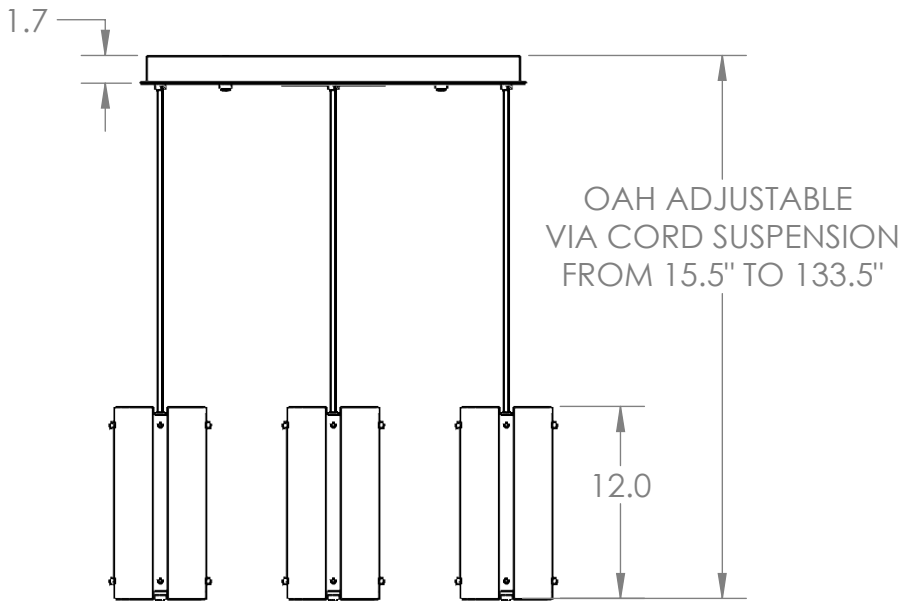

Collection: TEXTURED GLASS

Product #: CHB0044-09

ELECTRICAL OPTIONS

Product #	Electrical Type	Bulb Type	Wattage	Socket Type
CHB0044-09-XXX-E2	Incandescent	A19	60	Medium E26
CHB0044-09-XXX-G2	Flourescent	CFL/LED RETRO	13	GU-24

Bulbs Not Included Visit hammertonstudio.com for product options and specifications.

3/5/2019 (A)

Mounting Packet: R	Weight(lbs.): 88	Electrical Type: SEE TABLE
UL Location: DRY	Bulb Qty: 9	Bulb Type: SEE TABLE
Finish: SEE WEB SITE FOR OPTIONS	Wattage: SEE TALBE	
Top Diffuser: OPEN	Socket Type: SEE TABLE	
Bottom Diffuser: FROSTED ACRYLIC		

All fixtures created by Hammerton are handcrafted by artisans. Dimensions may vary up to 7/8".

© Copyright 2019. All rights in design, detail or invention of this drawing are reserved as the property of Hammerton. Any imitation or adaptation without written consent is strictly prohibited.

Hammerton Inc. 217 Wright Brothers Dr. Salt Lake City, UT 84116 (801)973-8095