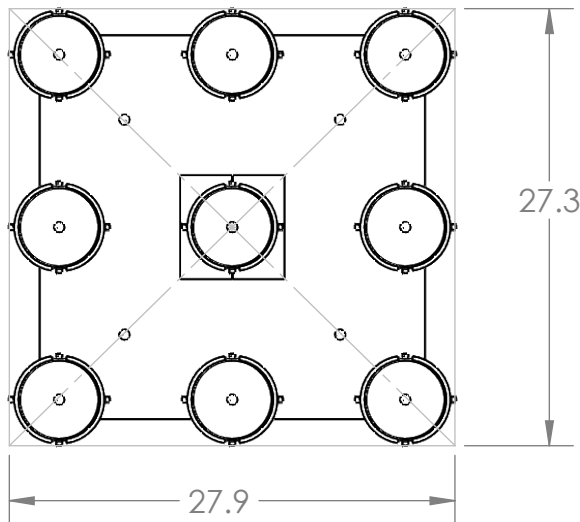

Collection: TEXTURED GLASS

Product #: CHB0044-09

ELECTRICAL OPTIONS

Product #	Electrical Type	Bulb Type	Wattage	Socket Type
CHB0044-09-XXX-E2	Incandescent	A19	60	Medium E26
CHB0044-09-XXX-G2	Flourescent	CFL/LED RETRO	13	GU-24

Bulbs Not Included Visit hammertonstudio.com for product options and specifications.

3/5/2019 (A)

Mounting Packet: R	Weight(lbs.): 88	Electrical Type: SEE TABLE
UL Location: DRY	Bulb Qty: 9	Bulb Type: SEE TABLE
Finish: SEE WEB SITE FOR OPTIONS	Wattage: SEE TALBE	
Top Diffuser: OPEN	Socket Type: SEE TABLE	
Bottom Diffuser: FROSTED ACRYLIC		

All fixtures created by Hammerton are handcrafted by artisans. Dimensions may vary up to 7/8".

© Copyright 2019. All rights in design, detail or invention of this drawing are reserved as the property of Hammerton. Any imitation or adaptation without written consent is strictly prohibited.

Hammerton Inc. 217 Wright Brothers Dr. Salt Lake City, UT 84116 (801)973-8095