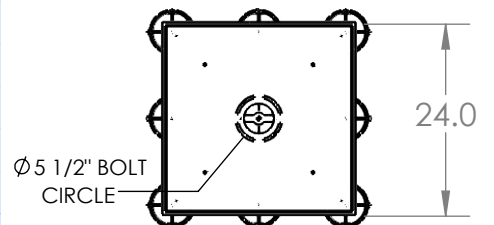

Mounting Detail

MOUNTS TO BUILDING STRUCTURE