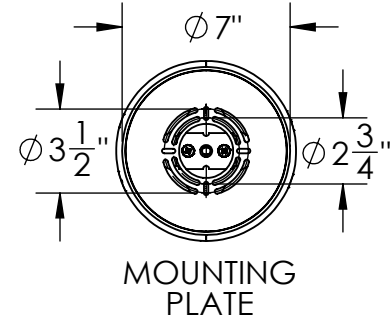

All dimensions are shown in inches unless otherwise stated.

Mounting Method: J-Box CEILING MOUNT

**PRODUCT DESCRIPTION**

An eye-catching ceiling solution, this versatile branch-style flush mount features six 'Blossom' artisan blown glass shades with a metal canopy. Integrated LED light illuminates each glass shade without the distraction of a filament bulb. Offered in a choice of eight finishes. Choose 2700K or 3000K CCT integrated LED.

**PRODUCT SPECIFICATION**

Construction: Aluminum Body, Blown Glass

Finish Options:  FB  GB  GM  HB  MB  BS  RB  SN

Glass Options: Clear Blown Glass

Suspension Method: Ceiling Mount

Weight(lbs.): 26LBS

UL Rating: Dry

Top Diffuser: Closed Glass

Bottom Diffuser: Closed Glass

Light Source: DC LED

Electrical Qty: 6

Wattage (Watts):16

Voltage (Volts): 120 V

Source Lumens: 1080

Dimming: N/A

All Hammerton fixtures are handcrafted by artisans. Subtle imperfections reflect the mark of the artisan and should be expected in any handcrafted product. Dimensions may vary up to 7/8".

Rev (A) 8/19/2021