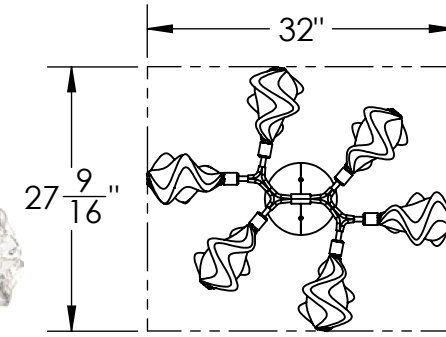

All dimensions are shown in inches unless otherwise stated.

Mounting Method: J-Box CEILING MOUNT

**PRODUCT DESCRIPTION**

An eye-catching ceiling solution, this versatile branch-style flush mount features six 'Blossom' artisan blown glass shades with a metal canopy. Integrated LED light illuminates each glass shade without the distraction of a filament bulb. Offered in a choice of eight finishes. Choose 2700K or 3000K CCT integrated LED.

**PRODUCT SPECIFICATION**

Construction: Aluminum Body, Blown Glass

Finish Options:  FB  GB  GM  HB  MB  BS  RB  SN

Glass Options: Clear Blown Glass

Suspension Method: Ceiling Mount

Weight(lbs.): 26LBS

UL Rating: Dry

Top Diffuser: Closed Glass

Bottom Diffuser: Closed Glass

Light Source: DC LED

Electrical Qty: 6

Wattage (Watts):16

Voltage (Volts): 120 V

Source Lumens: 1080

Dimming: N/A

All Hammerton fixtures are handcrafted by artisans. Subtle imperfections reflect the mark of the artisan and should be expected in any handcrafted product. Dimensions may vary up to 7/8".

Rev (A) 8/19/2021