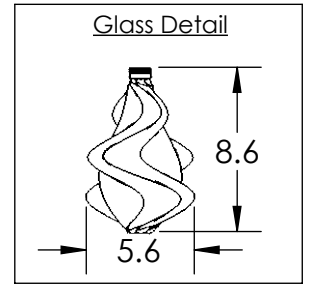

All dimensions are shown in inches unless otherwise stated.

Mounting Method: J-Box CEILING MOUNT

**PRODUCT DESCRIPTION**

An eye-catching ceiling solution, this versatile branch-style flush mount features six 'Blossom' artisan blown glass shades with a metal canopy. Integrated LED light illuminates each glass shade without the distraction of a filament bulb. Offered in a choice of eight finishes. Choose 2700K or 3000K CCT integrated LED.

**PRODUCT SPECIFICATION**

Construction: Aluminum Body, Blown Glass

Finish Options:  FB  GB  GM  HB  MB  BS  RB  SN

Glass Options: Clear Blown Glass

Suspension Method: Ceiling Mount

Weight(lbs.): 26LBS

UL Rating: Dry

Top Diffuser: Closed Glass

Bottom Diffuser: Closed Glass

Light Source: DC LED

Electrical Qty: 6

Wattage (Watts):16

Voltage (Volts): 120 V

Source Lumens: 1080

Dimming: N/A

All Hammerton fixtures are handcrafted by artisans. Subtle imperfections reflect the mark of the artisan and should be expected in any handcrafted product. Dimensions may vary up to 7/8".

Rev (A) 8/19/2021