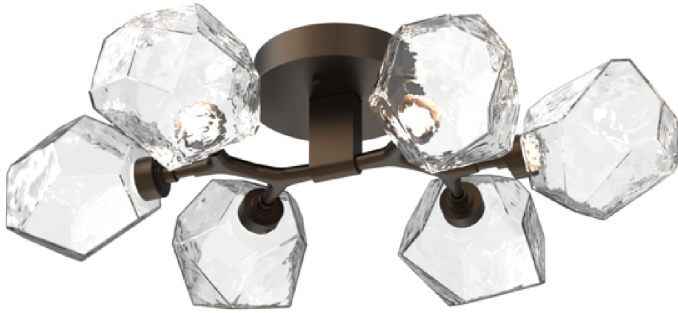

All dimensions are shown in inches unless otherwise stated.

Mounting Method: J-Box Ceiling Mount

**PRODUCT DESCRIPTION**

An eye-catching ceiling solution, this versatile branch-style flush mount features six 'Gem' artisan blown glass shades with a metal canopy. Integrated LED light illuminates each glass shade without the distraction of a filament bulb. Offered in four glass colors and eight finishes. Choose 2700K or 3000K CCT integrated LED.

**PRODUCT SPECIFICATION**

Construction: Aluminum Body, Blown Glass

Finish Options: 

FB	GB	GM*	HB*	MB	BS	RB*	SN*
----	----	-----	-----	----	----	-----	-----

 Glass Options: 

SG	CS	BG	AG
----	----	----	----

Suspension Method: Ceiling Mount

Weight(lbs.): 27LBS

UL Rating: DRY

Top Diffuser: Closed Glass

Bottom Diffuser: Closed Glass

Light Source: DC LED

Electrical Qty: 6

Wattage (Watts):16

Voltage (Volts): 120 V