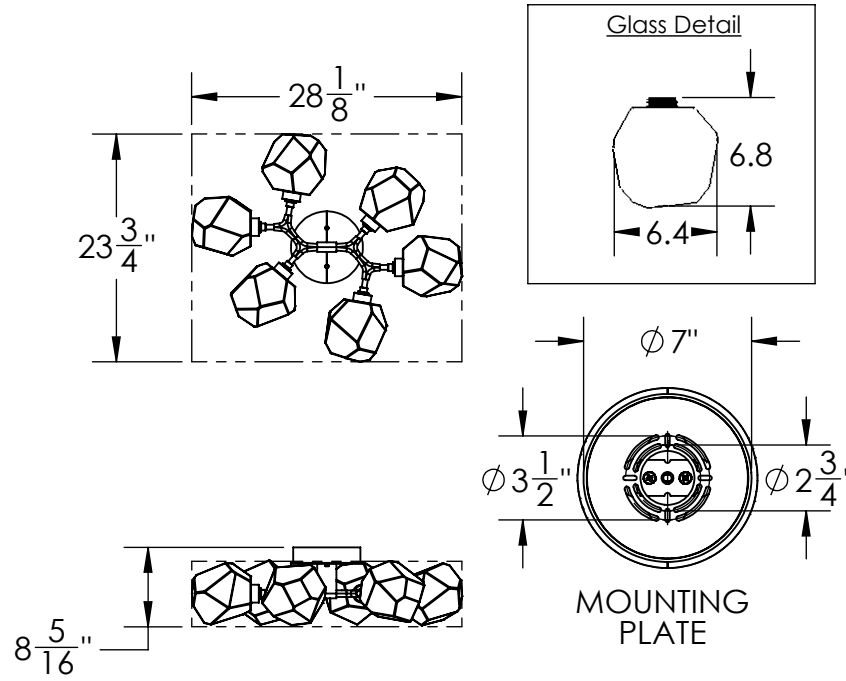

All dimensions are shown in inches unless otherwise stated.

Mounting Method: J-Box Ceiling Mount

**PRODUCT DESCRIPTION**

An eye-catching ceiling solution, this versatile branch-style flush mount features six 'Gem' artisan blown glass shades with a metal canopy. Integrated LED light illuminates each glass shade without the distraction of a filament bulb. Offered in four glass colors and eight finishes. Choose 2700K or 3000K CCT integrated LED.

**PRODUCT SPECIFICATION**

Construction: Aluminum Body, Blown Glass

Finish Options: 

FB	GB	GM*	HB*	MB	BS	RB*	SN*
----	----	-----	-----	----	----	-----	-----

 Glass Options: 

SG	CS	BG	AG
----	----	----	----

Suspension Method: Ceiling Mount

Weight(lbs.): 27LBS

UL Rating: DRY

Top Diffuser: Closed Glass

Bottom Diffuser: Closed Glass

Light Source: DC LED

Electrical Qty: 6

Wattage (Watts):16

Voltage (Volts): 120 V

All Hammerton fixtures are handcrafted by artisans. Subtle imperfections reflect the mark of the artisan and should be expected in any handcrafted product. Dimensions may vary up to 7/8".

Rev (A) 8/19/2021