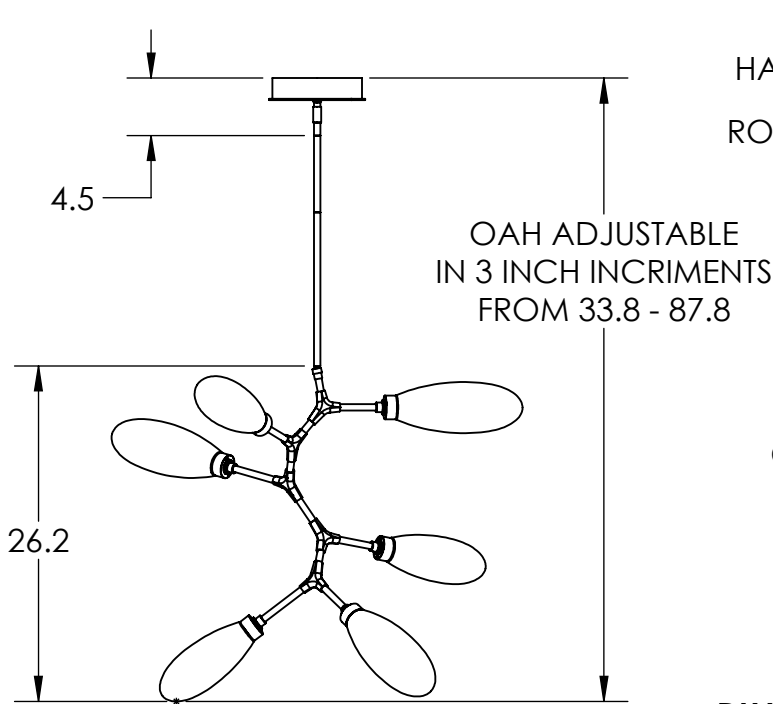

Collection: FIORI

Product #: CHB0071-VA

**DIMENSIONS OF THE FIXTURE MAY VARY
BASED ON POSITION OF KNOTS**

FIORI GLASS COUNT

QTY: 3 SMALL FIORI QTY: 3 MEDIUM FIORI

All dimensions are shown in inches unless otherwise stated.
Visit hammertonstudio.com for product options.

12/21/2020 (A)

Mounting Packet: T	Weight(lbs.): 25	Electrical Type: LED	CCT: SEE WEBSITE
UL Location: DRY	Elec. Qty: 6	Wattage: 16	Voltage: 120
Finish: SEE WEB SITE FOR OPTIONS	Source Lumens:	Ambient: 1080	Down: -----
Top Diffuser: CLOSED GLASS	Dimmable:	Forward/Reverse Phase To 1%	
Bottom Diffuser: CLOSED GLASS	CRI: 93+	Power Factor: >0.9	

All fixtures created by Hammerton are handcrafted by artisans. Dimensions may vary up to 7/8".

© Copyright 2019. All rights in design, detail or invention of this drawing are reserved as the property of Hammerton. Any imitation or adaptation without written consent is strictly prohibited.