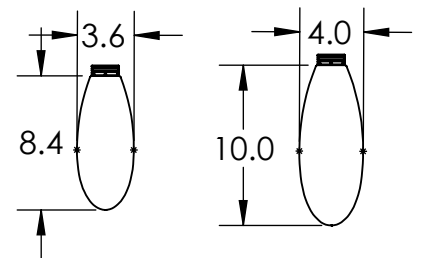

Collection: FIORI

Product #: CHB0071-VA

**DIMENSIONS OF THE FIXTURE MAY VARY
BASED ON POSITION OF KNOTS**

FIORI GLASS COUNT

QTY: 3 SMALL FIORI QTY: 3 MEDIUM FIORI

All dimensions are shown in inches unless otherwise stated.
Visit hammertonstudio.com for product options.

12/21/2020 (A)

Mounting Packet: T	Weight(lbs.): 25	Electrical Type: LED	CCT: SEE WEBSITE
UL Location: DRY	Elec. Qty: 6	Wattage: 16	Voltage: 120
Finish: SEE WEB SITE FOR OPTIONS	Source Lumens:	Ambient: 1080	Down: -----
Top Diffuser: CLOSED GLASS	Dimmable:	Forward/Reverse Phase To 1%	
Bottom Diffuser: CLOSED GLASS	CRI: 93+	Power Factor: >0.9	

All fixtures created by Hammerton are handcrafted by artisans. Dimensions may vary up to 7/8".

© Copyright 2019. All rights in design, detail or invention of this drawing are reserved as the property of Hammerton. Any imitation or adaptation without written consent is strictly prohibited.