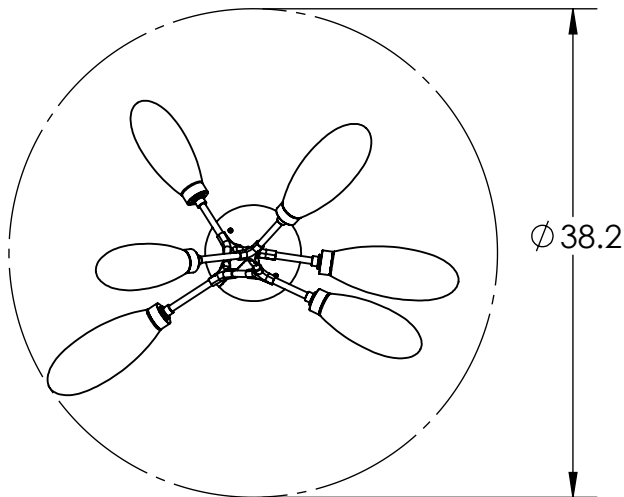

Collection: FIORI

Product #: CHB0071-VA

**DIMENSIONS OF THE FIXTURE MAY VARY
BASED ON POSITION OF KNOTS**

FIORI GLASS COUNT

QTY: 3 SMALL FIORI QTY: 3 MEDIUM FIORI

All dimensions are shown in inches unless otherwise stated.
Visit hammertonstudio.com for product options.

12/21/2020 (A)

Mounting Packet: T	Weight(lbs.): 25	Electrical Type: LED	CCT: SEE WEBSITE
UL Location: DRY	Elec. Qty: 6	Wattage: 16	Voltage: 120
Finish: SEE WEB SITE FOR OPTIONS	Source Lumens:	Ambient: 1080	Down: -----
Top Diffuser: CLOSED GLASS	Dimmable:	Forward/Reverse Phase To 1%	
Bottom Diffuser: CLOSED GLASS	CRI: 93+	Power Factor: >0.9	

All fixtures created by Hammerton are handcrafted by artisans. Dimensions may vary up to 7/8".

© Copyright 2019. All rights in design, detail or invention of this drawing are reserved as the property of Hammerton. Any imitation or adaptation without written consent is strictly prohibited.