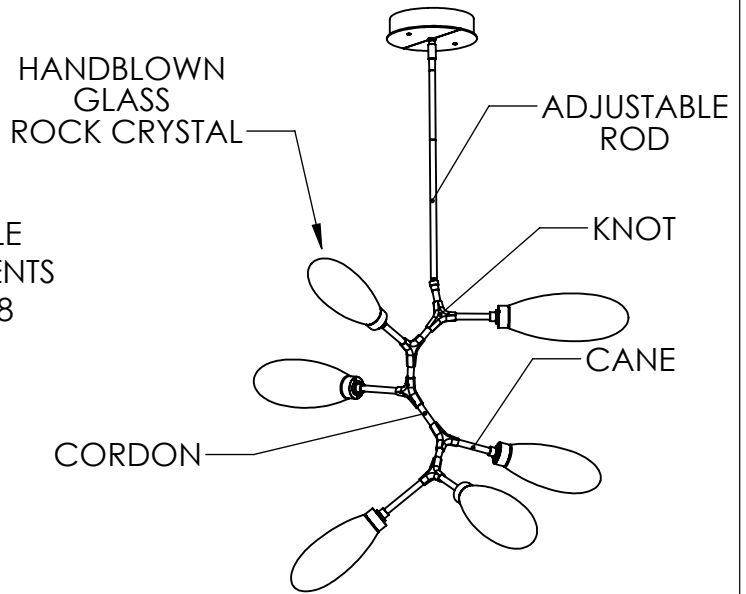

Collection: FIORI

Product #: CHB0071-VA

**DIMENSIONS OF THE FIXTURE MAY VARY
BASED ON POSITION OF KNOTS**

FIORI GLASS COUNT

QTY: 3 SMALL FIORI QTY: 3 MEDIUM FIORI

All dimensions are shown in inches unless otherwise stated.
Visit hammertonstudio.com for product options.

12/21/2020 (A)

Mounting Packet: T	Weight(lbs.): 25	Electrical Type: LED	CCT: SEE WEBSITE
UL Location: DRY	Elec. Qty: 6	Wattage: 16	Voltage: 120
Finish: SEE WEB SITE FOR OPTIONS	Source Lumens:	Ambient: 1080	Down: -----
Top Diffuser: CLOSED GLASS	Dimmable:	Forward/Reverse Phase To 1%	
Bottom Diffuser: CLOSED GLASS	CRI: 93+	Power Factor: >0.9	

All fixtures created by Hammerton are handcrafted by artisans. Dimensions may vary up to 7/8".

© Copyright 2019. All rights in design, detail or invention of this drawing are reserved as the property of Hammerton. Any imitation or adaptation without written consent is strictly prohibited.