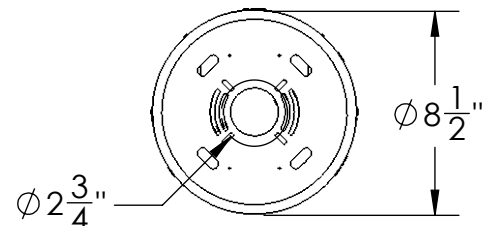

Collection: STELLA

Product #: CHB0070-40

All dimensions are shown in inches unless otherwise stated. Visit [hammertonstudio.com](http://hammertonstudio.com) for product options.

9/18/2023 ©

|                                 |                  |                      |                             |
|---------------------------------|------------------|----------------------|-----------------------------|
| Mounting Packet: T              | Weight(lbs.): 29 | Electrical Type: LED | CCT: 3000K                  |
| UL Location: DRY                |                  | Elec. Qty: 12        | Wattage: 21 Voltage: 120    |
| Finish: SEE WEBSITE FOR OPTIONS |                  | Source Lumens:       | Ambient: 1860               |
| Top Diffuser: N/A               |                  | Dimmable:            | Forward/Reverse Phase To 1% |
| Bottom Diffuser: N/A            |                  | CRI: 93+             | Power Factor: >0.9          |

### Canopy Mounting Detail

MOUNTS DIRECTLY TO J-BOX

All Hammerton fixtures are handcrafted by artisans. Subtle imperfections reflect the mark of the artisan and should be expected in any handcrafted product. Dimensions may vary up to 7/8".