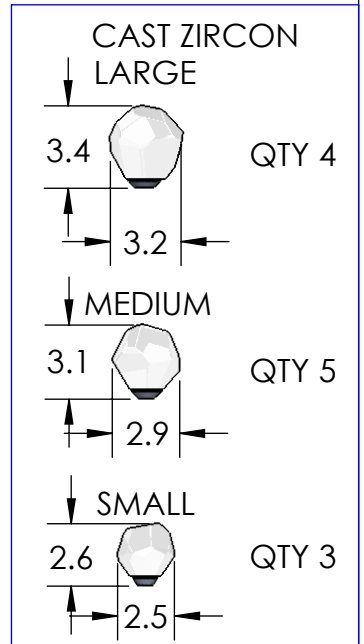

Collection: STELLA

Product #: CHB0070-40

All dimensions are shown in inches unless otherwise stated. Visit [hammertonstudio.com](http://hammertonstudio.com) for product options.

9/18/2023 ©

|                                 |                  |                      |                             |
|---------------------------------|------------------|----------------------|-----------------------------|
| Mounting Packet: T              | Weight(lbs.): 29 | Electrical Type: LED | CCT: 3000K                  |
| UL Location: DRY                |                  | Elec. Qty: 12        | Wattage: 21 Voltage: 120    |
| Finish: SEE WEBSITE FOR OPTIONS |                  | Source Lumens:       | Ambient: 1860               |
| Top Diffuser: N/A               |                  | Dimmable:            | Forward/Reverse Phase To 1% |
| Bottom Diffuser: N/A            |                  | CRI: 93+             | Power Factor: >0.9          |

### Canopy Mounting Detail

MOUNTS DIRECTLY TO J-BOX

All Hammerton fixtures are handcrafted by artisans. Subtle imperfections reflect the mark of the artisan and should be expected in any handcrafted product. Dimensions may vary up to 7/8".