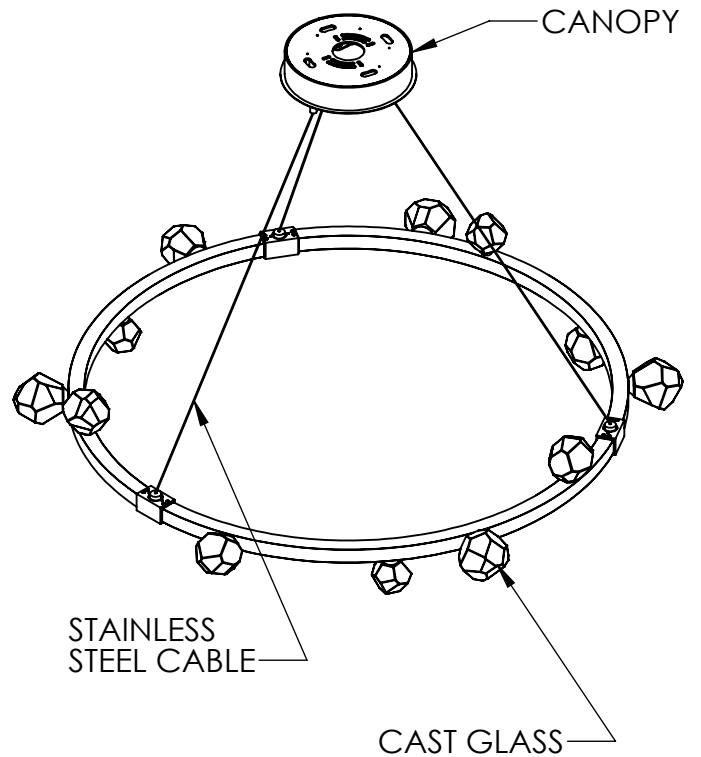

Collection: STELLA

Product #: CHB0070-40

All dimensions are shown in inches unless otherwise stated. Visit [hammertonstudio.com](http://hammertonstudio.com) for product options.

9/18/2023 ©

|                                 |                  |                      |                             |
|---------------------------------|------------------|----------------------|-----------------------------|
| Mounting Packet: T              | Weight(lbs.): 29 | Electrical Type: LED | CCT: 3000K                  |
| UL Location: DRY                |                  | Elec. Qty: 12        | Wattage: 21 Voltage: 120    |
| Finish: SEE WEBSITE FOR OPTIONS |                  | Source Lumens:       | Ambient: 1860               |
| Top Diffuser: N/A               |                  | Dimmable:            | Forward/Reverse Phase To 1% |
| Bottom Diffuser: N/A            |                  | CRI: 93+             | Power Factor: >0.9          |

### Canopy Mounting Detail

MOUNTS DIRECTLY TO J-BOX

All Hammerton fixtures are handcrafted by artisans. Subtle imperfections reflect the mark of the artisan and should be expected in any handcrafted product. Dimensions may vary up to 7/8".