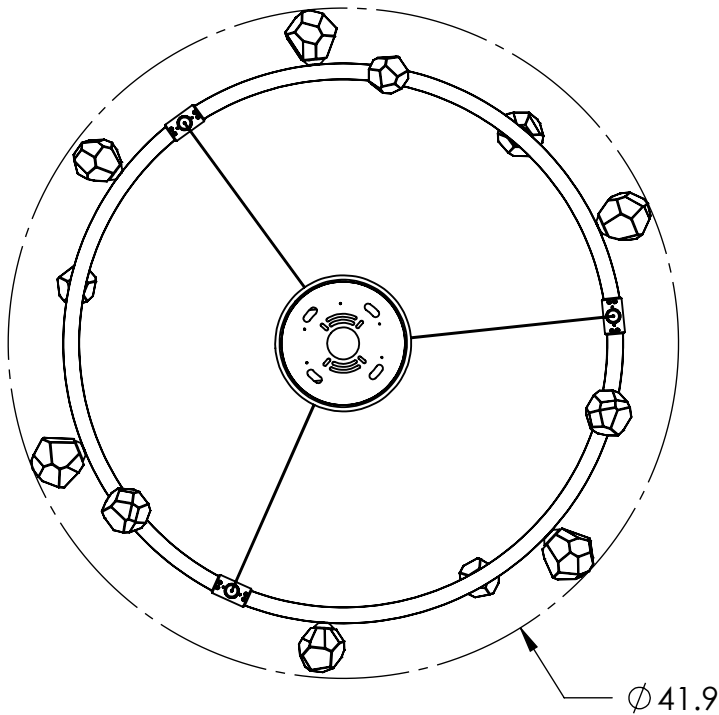

Collection: STELLA

Product #: CHB0070-40

All dimensions are shown in inches unless otherwise stated. Visit [hammertonstudio.com](http://hammertonstudio.com) for product options.

9/18/2023 ©

|                                 |                  |                      |                             |
|---------------------------------|------------------|----------------------|-----------------------------|
| Mounting Packet: T              | Weight(lbs.): 29 | Electrical Type: LED | CCT: 3000K                  |
| UL Location: DRY                |                  | Elec. Qty: 12        | Wattage: 21 Voltage: 120    |
| Finish: SEE WEBSITE FOR OPTIONS |                  | Source Lumens:       | Ambient: 1860               |
| Top Diffuser: N/A               |                  | Dimmable:            | Forward/Reverse Phase To 1% |
| Bottom Diffuser: N/A            |                  | CRI: 93+             | Power Factor: >0.9          |

### Canopy Mounting Detail

MOUNTS DIRECTLY TO J-BOX

All Hammerton fixtures are handcrafted by artisans. Subtle imperfections reflect the mark of the artisan and should be expected in any handcrafted product. Dimensions may vary up to 7/8".