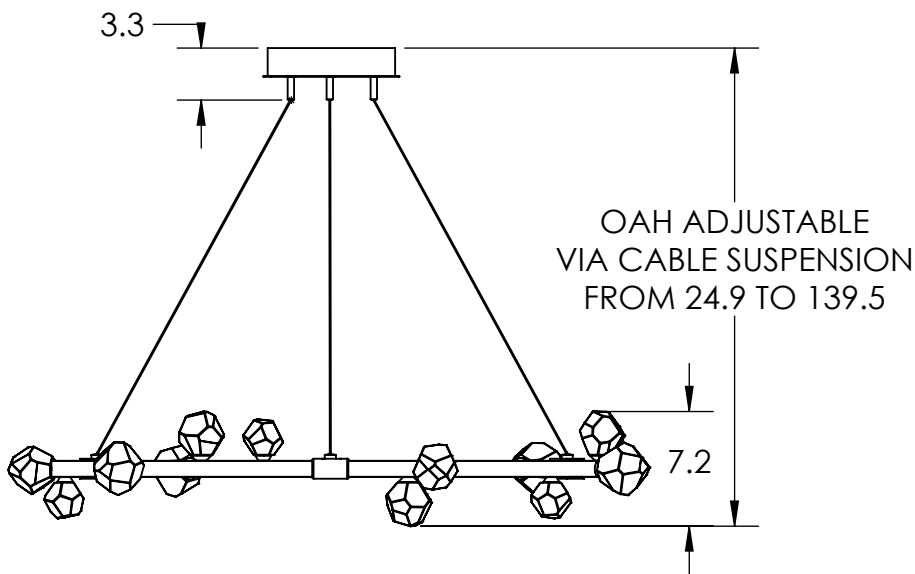

Collection: STELLA

Product #: CHB0070-40

All dimensions are shown in inches unless otherwise stated. Visit [hammertonstudio.com](http://hammertonstudio.com) for product options.

9/18/2023 ©

|                                 |                  |                      |                             |
|---------------------------------|------------------|----------------------|-----------------------------|
| Mounting Packet: T              | Weight(lbs.): 29 | Electrical Type: LED | CCT: 3000K                  |
| UL Location: DRY                |                  | Elec. Qty: 12        | Wattage: 21 Voltage: 120    |
| Finish: SEE WEBSITE FOR OPTIONS |                  | Source Lumens:       | Ambient: 1860               |
| Top Diffuser: N/A               |                  | Dimmable:            | Forward/Reverse Phase To 1% |
| Bottom Diffuser: N/A            |                  | CRI: 93+             | Power Factor: >0.9          |

### Canopy Mounting Detail

MOUNTS DIRECTLY TO J-BOX

All Hammerton fixtures are handcrafted by artisans. Subtle imperfections reflect the mark of the artisan and should be expected in any handcrafted product. Dimensions may vary up to 7/8".