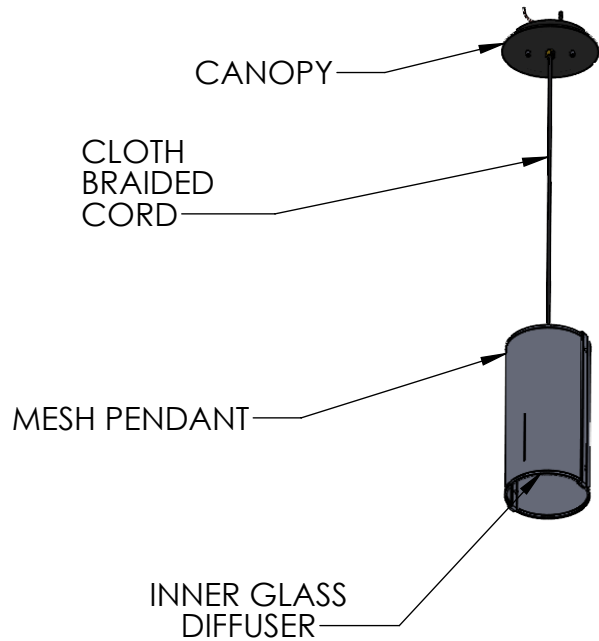

Collection: UPTOWN MESH

Product #: LAB0019-01-CAST

INNER GLASS DIFFUSER OPTIONS QTY: 3

Floret
HAND-FORMED GLASS

Geo
CAST GLASS

Zircon
CAST GLASS

All dimensions are shown in inches unless otherwise stated. Visit hammertonstudio.com for product options.

8/19/2020 (A)

Mounting Packet: Y	Weight (lbs.): 4	Electrical Type: LED	CCT: 2700K OR 3000K
UL Location: DRY	Elec. Qty: 1	Wattage: 5.2	Voltage: 120
Finish: SEE WEBSITE FOR OPTIONS	Source Lumens:	Ambient: 340	Down: 0
Top Diffuser: N/A	Dimmable: Forward/Reverse Phase To 1%		
Bottom Diffuser: CLOSED GLASS	CRI: 93+	Power Factor: >0.9	

All Hammerton fixtures are handcrafted by artisans. Subtle imperfections reflect the mark of the artisan and should be expected in any handcrafted product. Dimensions may vary up to 7/8".

© Copyright 2020. All rights in design, detail or invention of this drawing are reserved as the property of Hammerton. Any imitation or adaptation without written consent is strictly prohibited.

Canopy Mounting Detail

MOUNTS DIRECTLY TO J-BOX