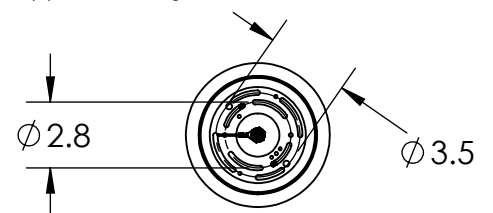

Canopy Mounting Detail

MOUNTS DIRECTLY TO J-BOX