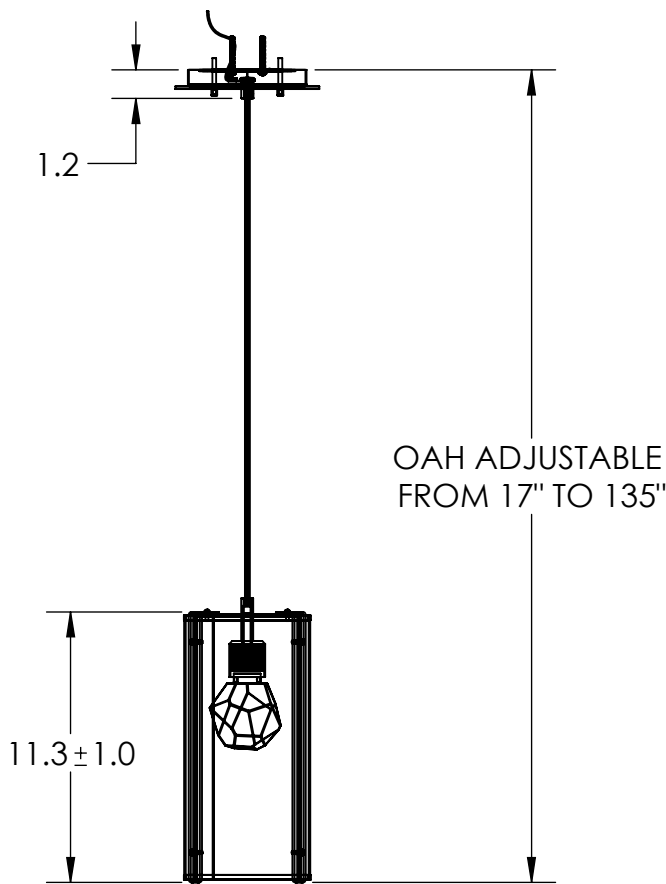

Collection: UPTOWN MESH

Product #: LAB0019-01-CAST

INNER GLASS DIFFUSER OPTIONS QTY: 3

Floret
HAND-FORMED GLASS

Geo
CAST GLASS

Zircon
CAST GLASS

All dimensions are shown in inches unless otherwise stated. Visit hammertonstudio.com for product options.

8/19/2020 (A)

Mounting Packet: Y	Weight (lbs.): 4	Electrical Type: LED	CCT: 2700K OR 3000K
UL Location: DRY	Elec. Qty: 1	Wattage: 5.2	Voltage: 120
Finish: SEE WEBSITE FOR OPTIONS	Source Lumens:	Ambient: 340	Down: 0
Top Diffuser: N/A	Dimmable: Forward/Reverse Phase To 1%		
Bottom Diffuser: CLOSED GLASS	CRI: 93+	Power Factor: >0.9	

All Hammerton fixtures are handcrafted by artisans. Subtle imperfections reflect the mark of the artisan and should be expected in any handcrafted product. Dimensions may vary up to 7/8".

© Copyright 2020. All rights in design, detail or invention of this drawing are reserved as the property of Hammerton. Any imitation or adaptation without written consent is strictly prohibited.

Canopy Mounting Detail

MOUNTS DIRECTLY TO J-BOX